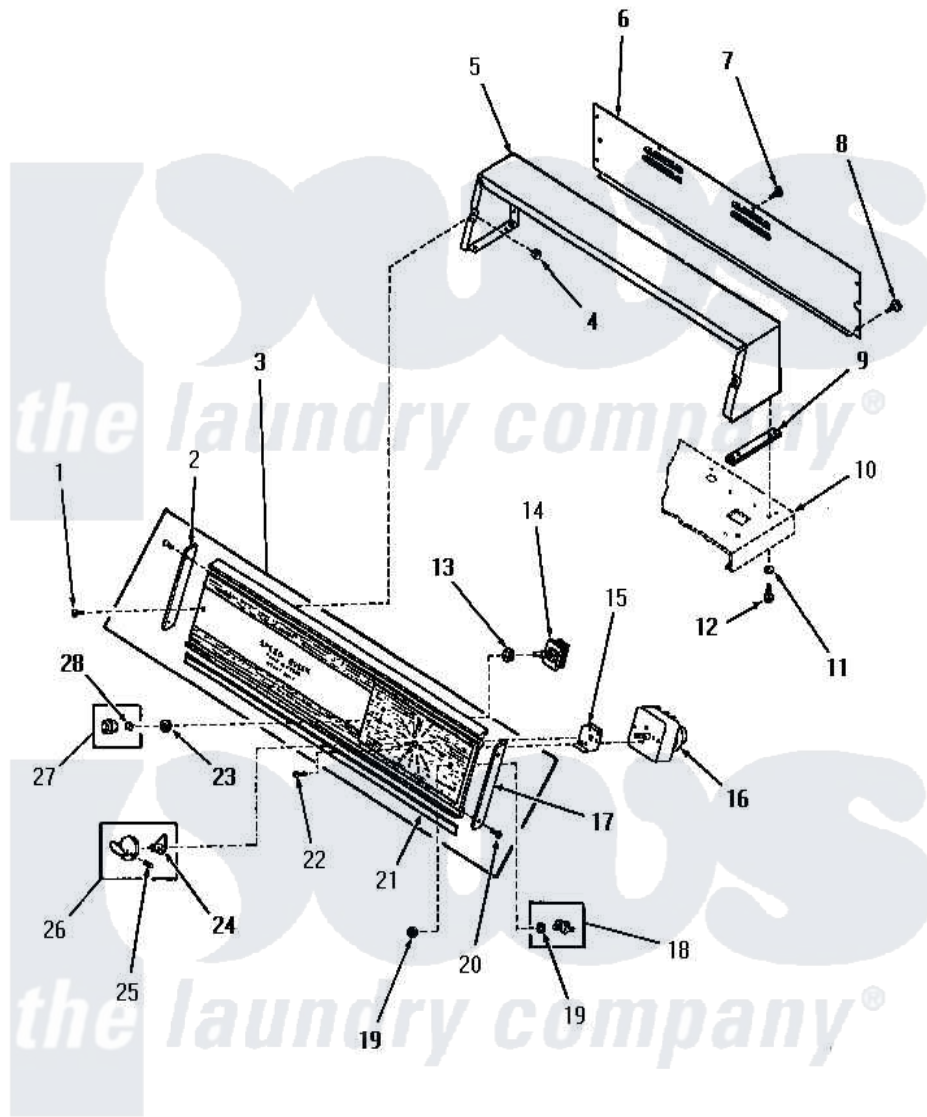

# Amana DE3011 07 - CONTROL PANEL, CONTROL HOOD & CONTROLS

## CONTROL PANEL, CONTROL HOOD AND CONTROLS

Amana Residential Amana DE3011 Washer Parts Parts Diagram 07 - CONTROL PANEL, CONTROL HOOD & CONTROLS

[Click on the part number to view part](#)

Item	Original Part Number	Replaced By	Status	Part Description
1	25232		Not Available	SCREW,8AB-18X7/8 OVAL
2	25072		Not Available	END CAP, LEFT
3	0054512		Not Available	USE D7602303
4	<a href="#">54038</a>			NUt, Speed U-Type
5	52530W		Not Available	CONTROL HOOD, WHITE
"	52530H		Not Available	CONTROL HOOD, HARVEST GOLD
"	52530A		Not Available	CONTROL HOOD, AVOCADO
6	52539GR		Not Available	CONTROL HOOD REAR COVER, GRAY
7	23222	<a href="#">3177991</a>		Screw
8	25724		Not Available	HEX HEAD SCREW
9	23028		Not Available	GASKET,CONTROL BOX END
10	Y00000000		Not Available	SEE NOTE CABINET TOP
11	<a href="#">20493</a>			Washer, 11/64 ID x 3/8 OD
12	23962	<a href="#">W10116760</a>		Screw

13	<a href="#">91176</a>		Lockwasher, 3/8 Intshkp
14	52624	<a href="#">58813P</a>	Switch W/Instructions
15	25966		Not Available SPACER,TIMER
16	52610		Not Available TIMER
17	25073		Not Available END CAP, RIGHT
18	53768	<a href="#">55882P</a>	Assembly- Switch
19	<a href="#">52947</a>		Nut, Hex 15/32-32
20	52864	<a href="#">500226</a>	Screw, 8b-16 x 5/8 Tap
21	Y0053880		Not Available ACTUATOR, WATER
22	Y0054441		Not Available NAMEPLATE, HANDLE
23	<a href="#">24205</a>		Nut, Knurled 3/8-24
24	24857		Not Available INDICATOR
25	25285		Not Available SETSCREW
26	24858		Not Available ASSY,KNOB-TIMER
27	22245		Not Available xREPLACE
28	22244		Not Available CLIP,C xREPLACE