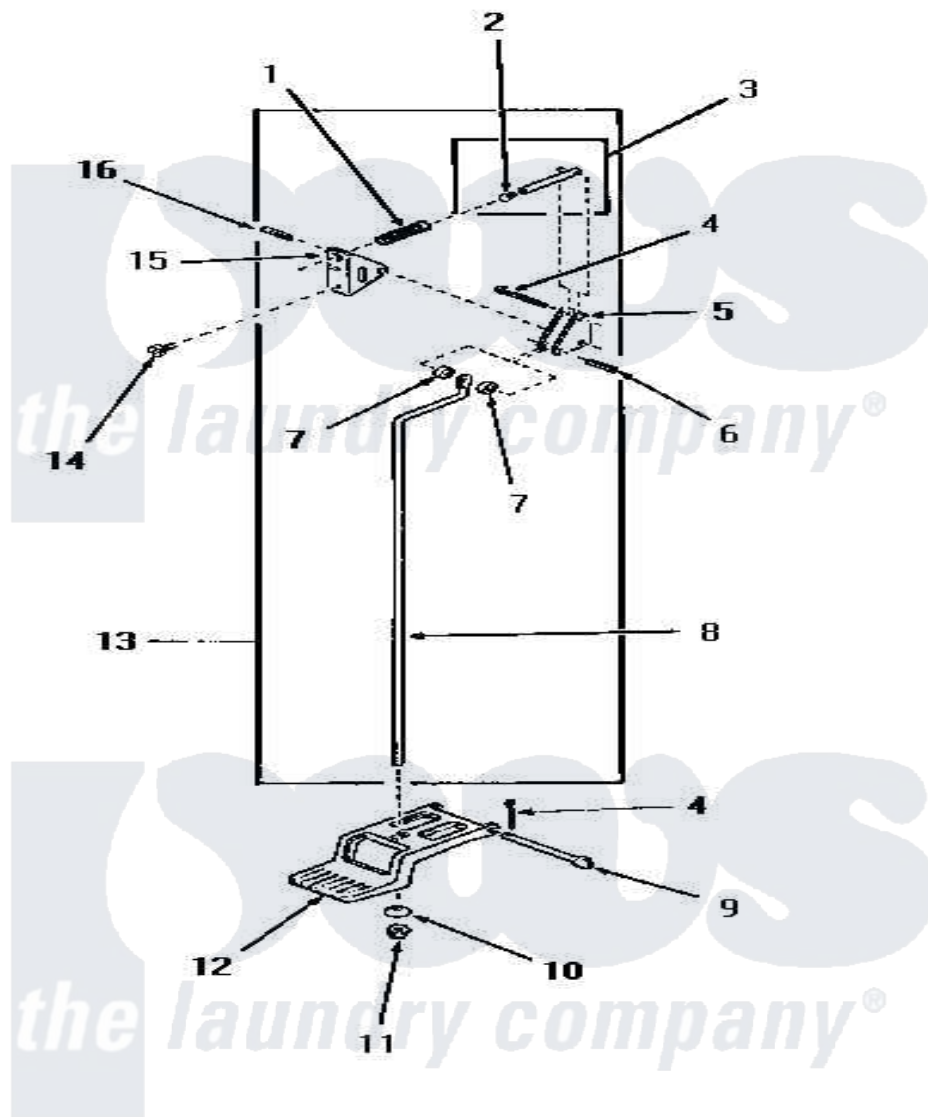

Amana DE3011 08 - DOOR RELEASE

DOOR RELEASE

Amana [Residential Amana DE3011 Washer Parts](#) Parts Diagram 08 - DOOR RELEASE

[Click on the part number to view part](#)

Item	Original Part Number	Replaced By	Status	Part Description
1	51065		Not Available	DOOR RELEASE SPRING
2	51786		Not Available	PLUG
3	51841		Not Available	DOOR RELEASE PIN ASSEMBLY
4	02578			Pin, Cotter
5	51041		Not Available	DOOR RELEASE LEVER
6	51161		Not Available	PIN,ROLL 1/8 X 3/4
7	51121			Door Release Spacer
8	51837		Not Available	DOOR RELEASE ROD
9	51045		Not Available	PEDAL HINGE PIN
10	51046		Not Available	NYLON WASHER
11	51271		Not Available	NUT
12	51802			Pedal, Foot
13	51844		Not Available	DOOR RELEASE ASSEMBLY
14	51246		Not Available	SCREW
15	51052		Not Available	DOOR RELEASE BRACKET
16	51161		Not Available	PIN,ROLL 1/8 X 3/4