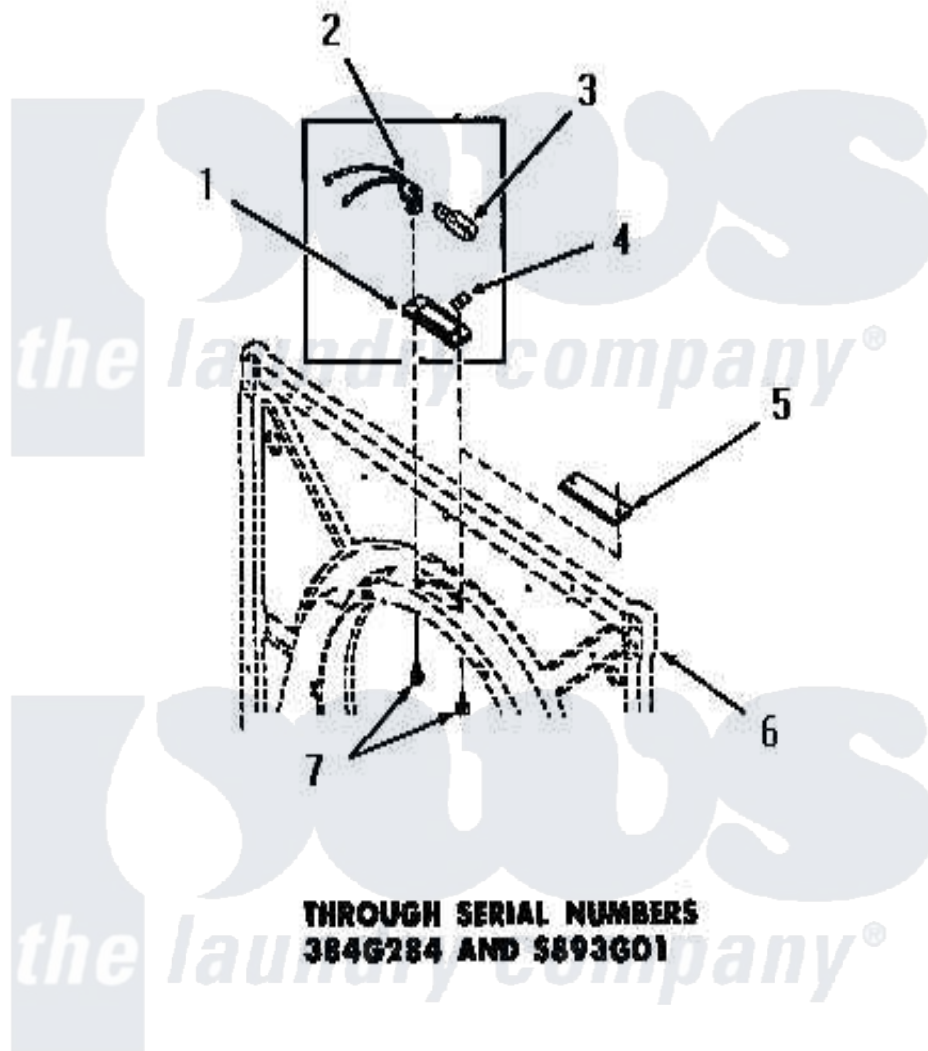

Amana DE3011 09 - DRUM LIGHT & COVER PLATE

Amana [Residential Amana DE3011 Washer Parts](#) Parts Diagram 09 - DRUM LIGHT & COVER PLATE
 Click on the part number to view part

Item	Original Part Number	Replaced By	Status	Part Description
1	51070			Lens, Drum Light
2	Y51887		Not Available	BULB RECEPTACLE
3	21608	A3167501		Lamp Oven, Int.
4	Y51788		Not Available	SPEED NUT
5	53911		Not Available	COVER PLATE
6	Y00000000		Not Available	SEE NOTE FRONT FRAME AND AIR SHROUD
7	51784		Not Available	SCREW, 10B-16 X 1/2 HEX