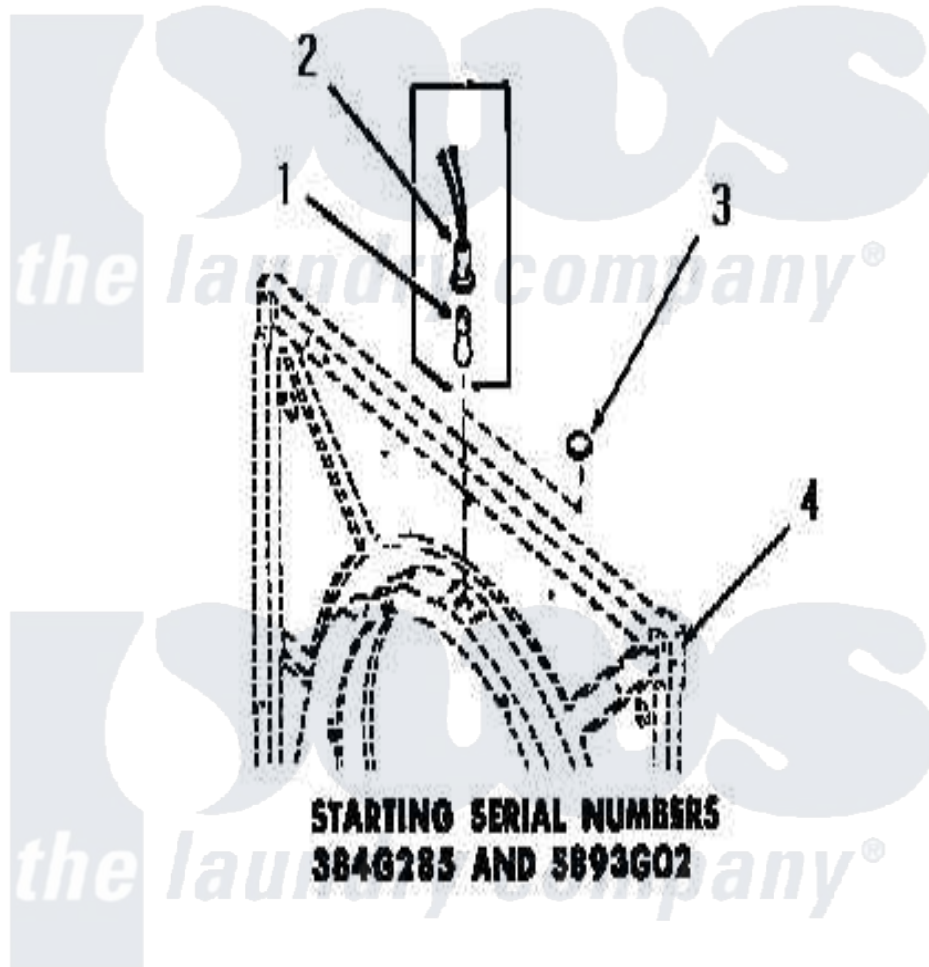

# Amana DE3011 10 - DRUM LIGHT & COVER PLATE

[Amana Residential Amana DE3011 Washer Parts](#) Parts Diagram 10 - DRUM LIGHT & COVER PLATE  
Click on the part number to view part

Item	Original Part Number	Replaced By	Status	Part Description
1	Y54608	<a href="#">31001575</a>		Bulb, Cylinder Light
2	Y0054609	<a href="#">M0270519</a>		Washer
3	54610		Not Available	PLUG BUTTON
4	Y00000000		Not Available	SEE NOTE FRONT FRAME AND AIR SHROUD