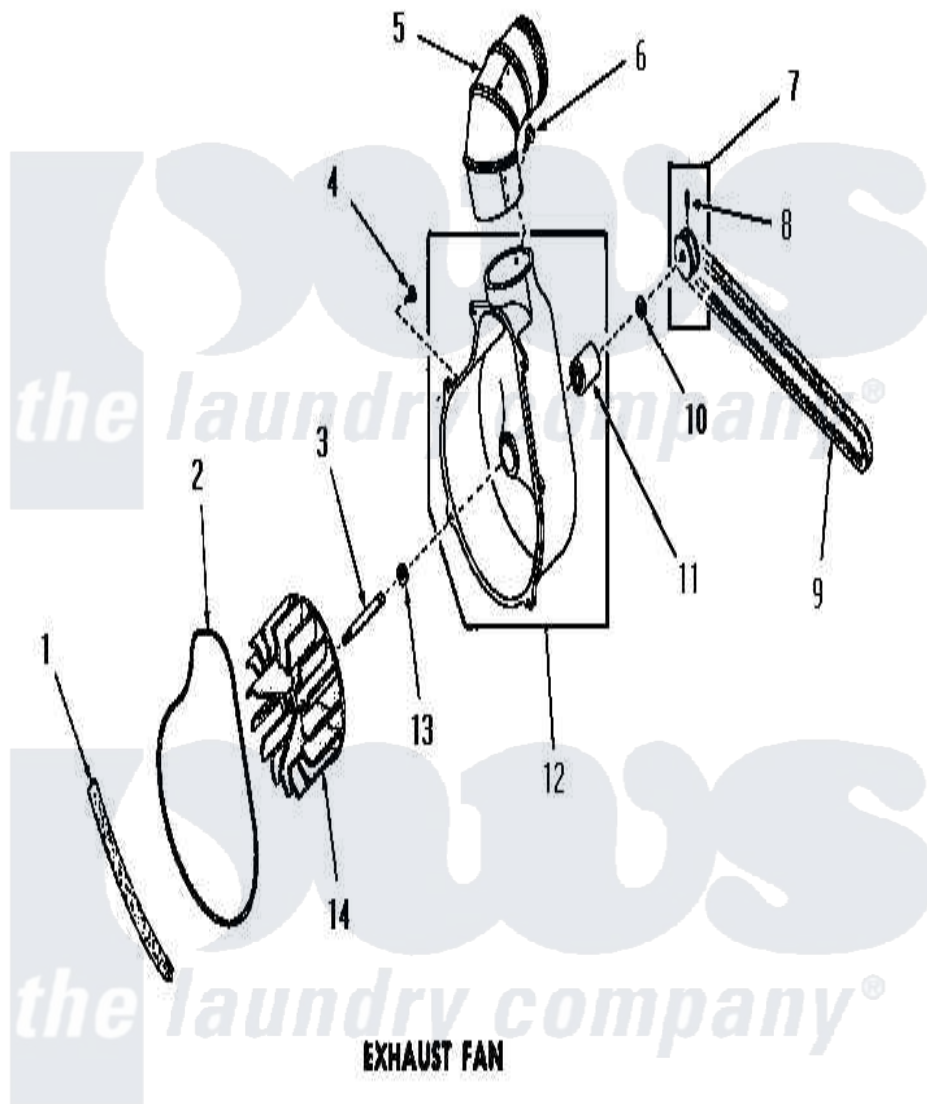

# Amana DE3011 11 - EXHAUST FAN

Amana [Residential Amana DE3011 Washer Parts](#) Parts Diagram 11 - EXHAUST FAN

[Click on the part number to view part](#)

Item	Original Part Number	Replaced By	Status	Part Description
1	<a href="#">51790</a>			Seal
2	<a href="#">51791</a>			Gasket, Housing
3	53519		Not Available	EXHAUST FAN SHAFT
4	51784		Not Available	SCREW, 10B-16 X 1/2 HEX
5	Y0052707	<a href="#">31986601B</a>		Switch, Rocker
6	23222	<a href="#">3177991</a>		Screw
7	53521		Not Available	ASSY, PULLEY
8	<a href="#">02771</a>			Screw, 1/4-20 x 3/8 Hex S
9	<a href="#">51994</a>			Belt
10	<a href="#">52549</a>			Washer, 501 ID X3/4 Odx
11	51991		Not Available	BEARING
12	51946		Not Available	HOUSING, BLOWER
13	<a href="#">52549</a>			Washer, 501 ID X3/4 Odx
14	90585		Not Available	IMPELLER