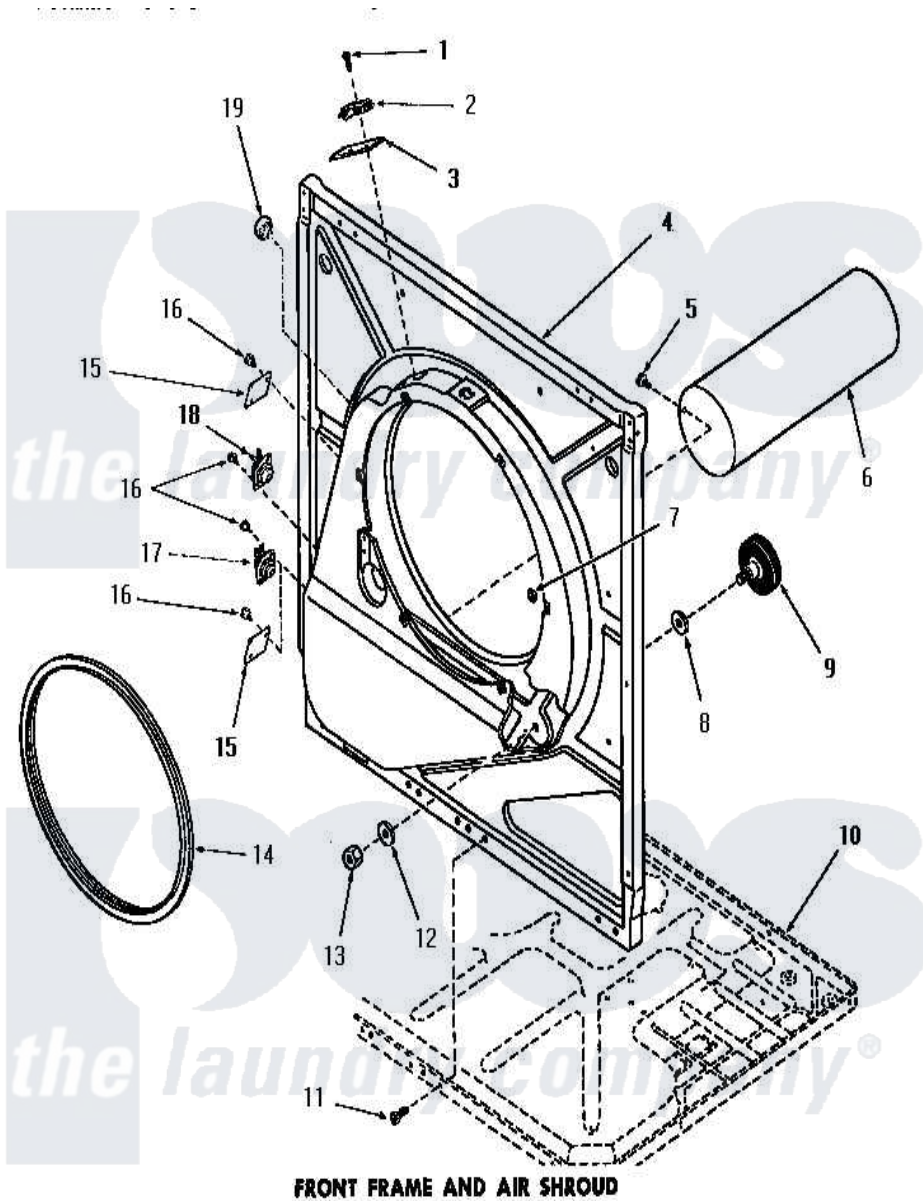

# Amana DE3011 12 - FRONT FRAME & AIR SHROUD

**FRONT FRAME AND AIR SHROUD**

Amana [Residential Amana DE3011 Washer Parts](#) Parts Diagram 12 - FRONT FRAME & AIR SHROUD  
 Click on the part number to view part

Item	Original Part Number	Replaced By	Status	Part Description
1	<a href="#">51783</a>			Screw, 6b-20 X 7/8 HeX
2	Y51143		Not Available	SWITCH
3	<a href="#">52112</a>			Insulation
4	51850		Not Available	FRONT FRAME AND AIR SHROUD
5	52150	<a href="#">489464</a>		Screw
6	51821		Not Available	EXHAUST DUCT
7	52865		Not Available	SPEED NUT
8	<a href="#">52123</a>			Washer
9	53555	<a href="#">56285</a>		Roller Cylinder
10	Y00000000		Not Available	SEE NOTE FRAME BASE
11	51784		Not Available	SCREW, 10B-16 X 1/2 HEX
12	<a href="#">52122</a>			Washer
13	52124		Not Available	NUT
14	51798		Not Available	GASKET
15	52550		Not Available	COVER PLATE
16	23222	<a href="#">3177991</a>		Screw

17	51987	Not Available	THERMOSTAT
18	<a href="#">Y52394</a>		Thermostat
19	Y0053719	Not Available	CAPILLARY & SUCTION LINE ASSY