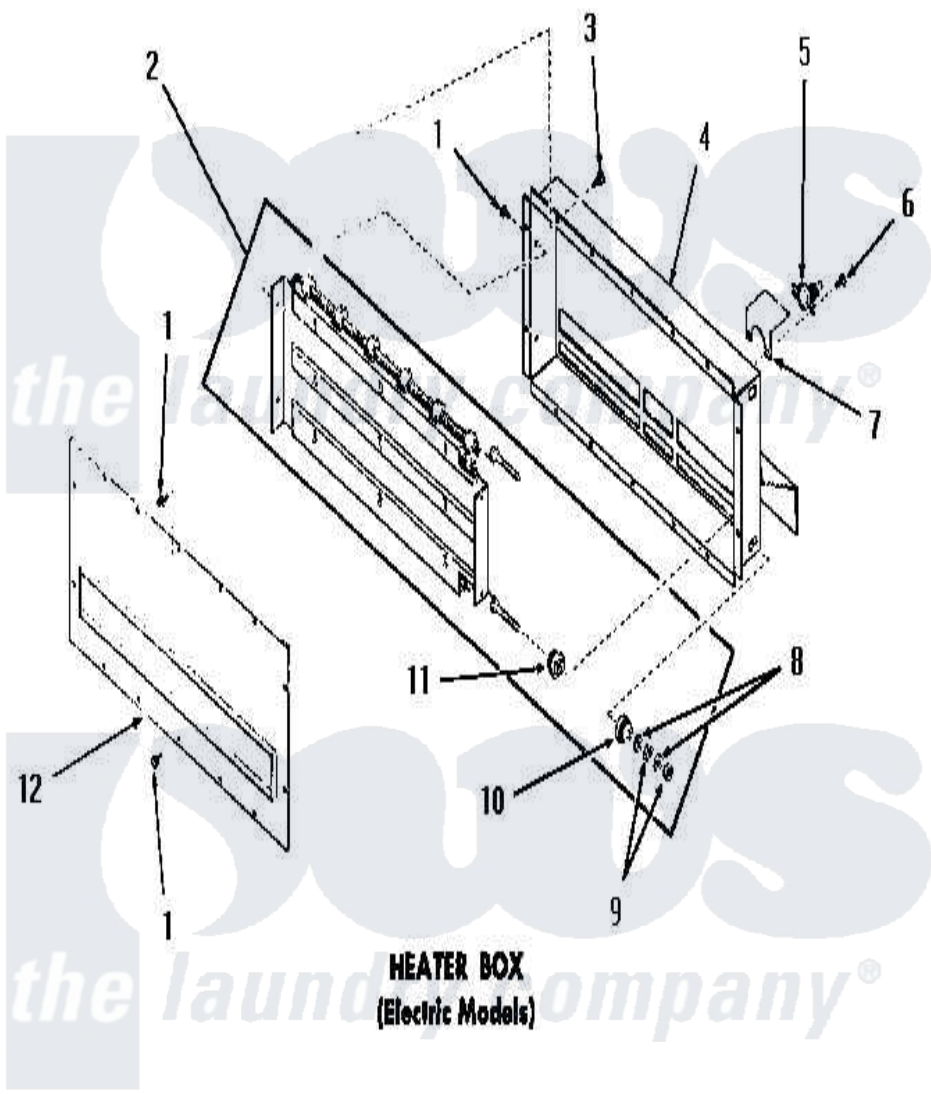

Amana DE3011 13 - HEATER BOX

HEATER BOX
(Electric Models)

Amana [Residential Amana DE3011 Washer Parts](#) Parts Diagram 13 - HEATER BOX
Click on the part number to view part

Item	Original Part Number	Replaced By	Status	Part Description
1	51780	3390631		Screw, 10-16 X 3/8
2	Y52626		Not Available	ELEMENT,HEATER-240V
"	52608		Not Available	ELEMENT,HEATER-230V
"	52306		Not Available	ELEMENT,HEATER-208V
3	51784		Not Available	SCREW,10B-16 X 1/2 HEX
4	Y51876		Not Available	HEATER BOX AND SHIELD
5	55523			Thermostat
6	23222	3177991		Screw
7	52117		Not Available	THERMOSTAT SHIELD
8	54532		Not Available	WASHER
9	54531		Not Available	NUT
10	51145		Not Available	INSULATOR
11	51146			Insulator
12	51867		Not Available	HEATER BOX COVER PLATE