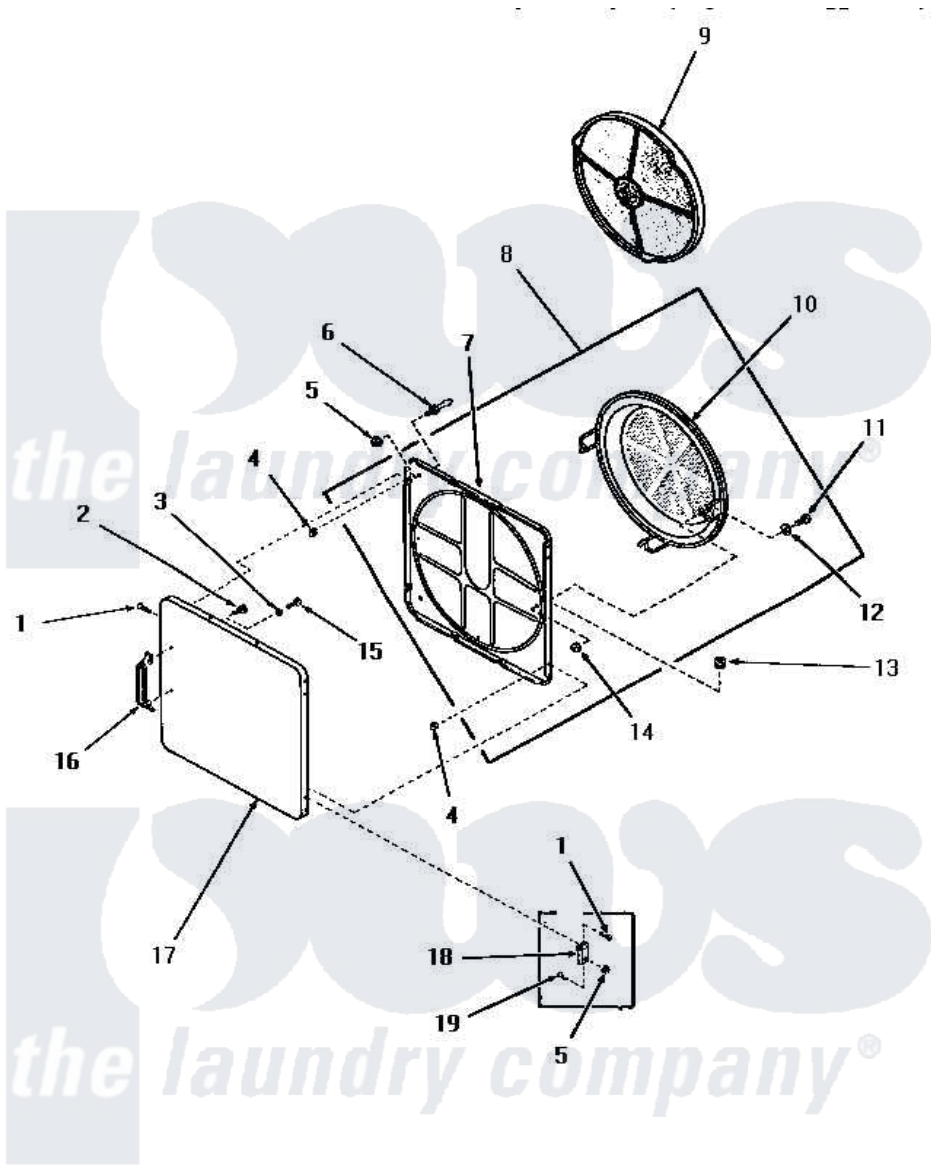

Amana DE3011 14 - LOADING DOOR

LOADING DOOR (Through Serial Nos. 31V9368 and S66Y580)

Amana [Residential Amana DE3011 Washer Parts](#) Parts Diagram 14 - LOADING DOOR
Click on the part number to view part

Item	Original Part Number	Replaced By	Status	Part Description
1	52864	500226		Screw, 8b-16 x 5/8 Tap
2	52150	489464		Screw
3	Y20278		Not Available	LOCKWASHER
4	52865		Not Available	SPEED NUT
5	51236	488130		Nut
6	51992			Strike, Door
7	54730		Not Available	INNER DOOR PANEL
8	54738		Not Available	ASSY,HOUSING & PANEL
9	53002		Not Available	NO LONGER AVAILABLE
10	54731	54-731		Bake Element
11	24688		Not Available	CAP SCREW
12	Q6275		Not Available	WASHER
13	51858			Grommet
14	52566	27001225		Nut, Jam Mid Lock 1/4-20
15	22024	20001169		22024 24
16	54068	61925		Pull Door Commercial Black

17	52489A	Not Available	OUTER DOOR PANEL, AVOCADO
"	52489C	Not Available	OUTER DOOR PANEL, COPPERTONE
"	52489H	Not Available	OUTER DOOR PANEL, HARVEST GOLD
"	52489W	Not Available	OUTER DOOR PANEL, WHITE
18	70014		Hinge
19	22649		Screw, 8-32 X 13/32 FI