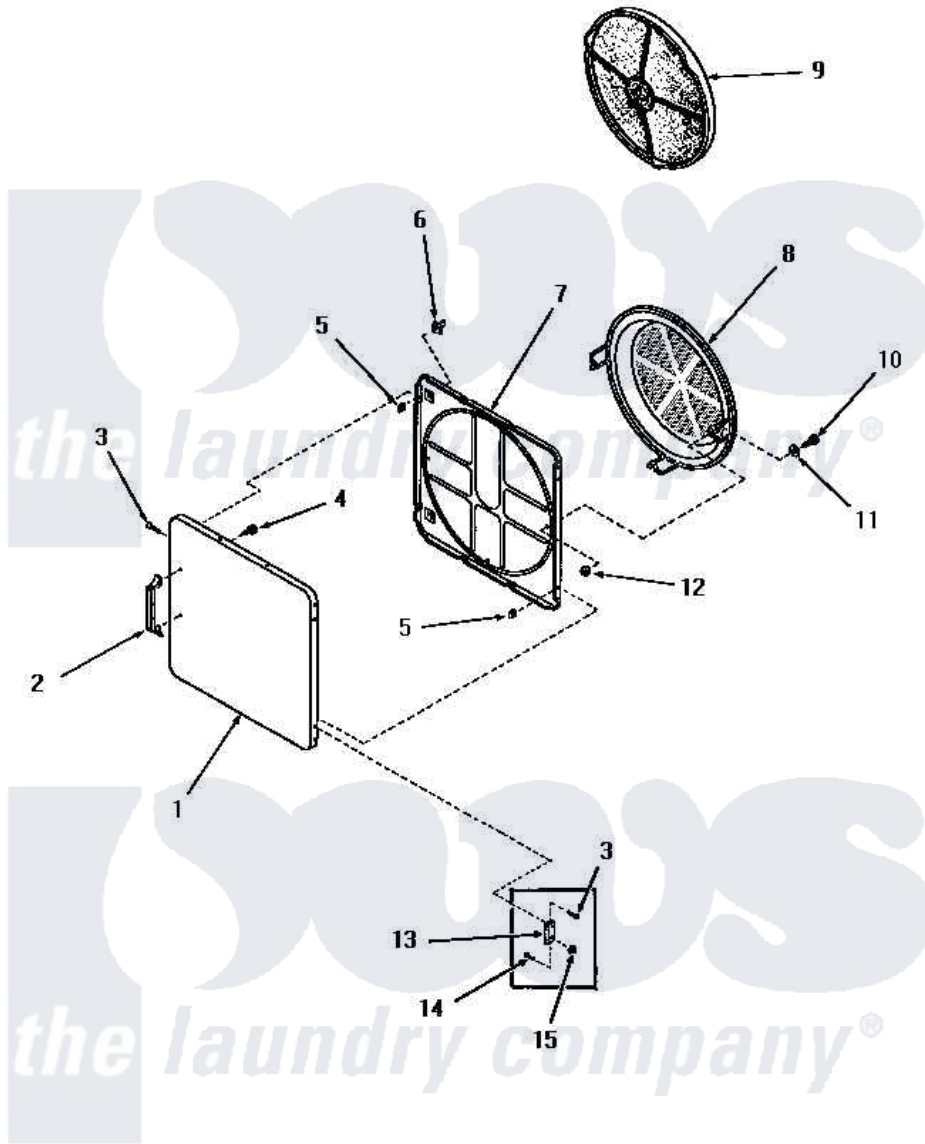

Amana DE3011 15 - LOADING DOOR

LOADING DOOR (Starting Serial Nos. 31V9369 and S66Y581)

Amana [Residential Amana DE3011 Washer Parts](#) Parts Diagram 15 - LOADING DOOR
Click on the part number to view part

Item	Original Part Number	Replaced By	Status	Part Description
1	52489W		Not Available	OUTER DOOR PANEL, WHITE
"	52489H		Not Available	OUTER DOOR PANEL, HARVEST GOLD
"	52489C		Not Available	OUTER DOOR PANEL, COPPERTONE
"	52489A		Not Available	OUTER DOOR PANEL, AVOCADO
2	54068	61925		Pull Door Commercial Black
3	52864	500226		Screw, 8b-16 x 5/8 Tap
4	52150	489464		Screw
5	52865		Not Available	SPEED NUT
6	54661	LA-1003		Door Catch Kit
7	54665	54-665		Bake Element
8	54731	54-731		Bake Element
9	53002		Not Available	NO LONGER AVAILABLE
10	24688		Not Available	CAP SCREW
11	Q6275		Not Available	WASHER

12	52566	27001225	Nut, Jam Mid Lock 1/4-20
13	70014		Hinge
14	22649		Screw, 8-32 X 13/32 FI
15	51236	488130	Nut