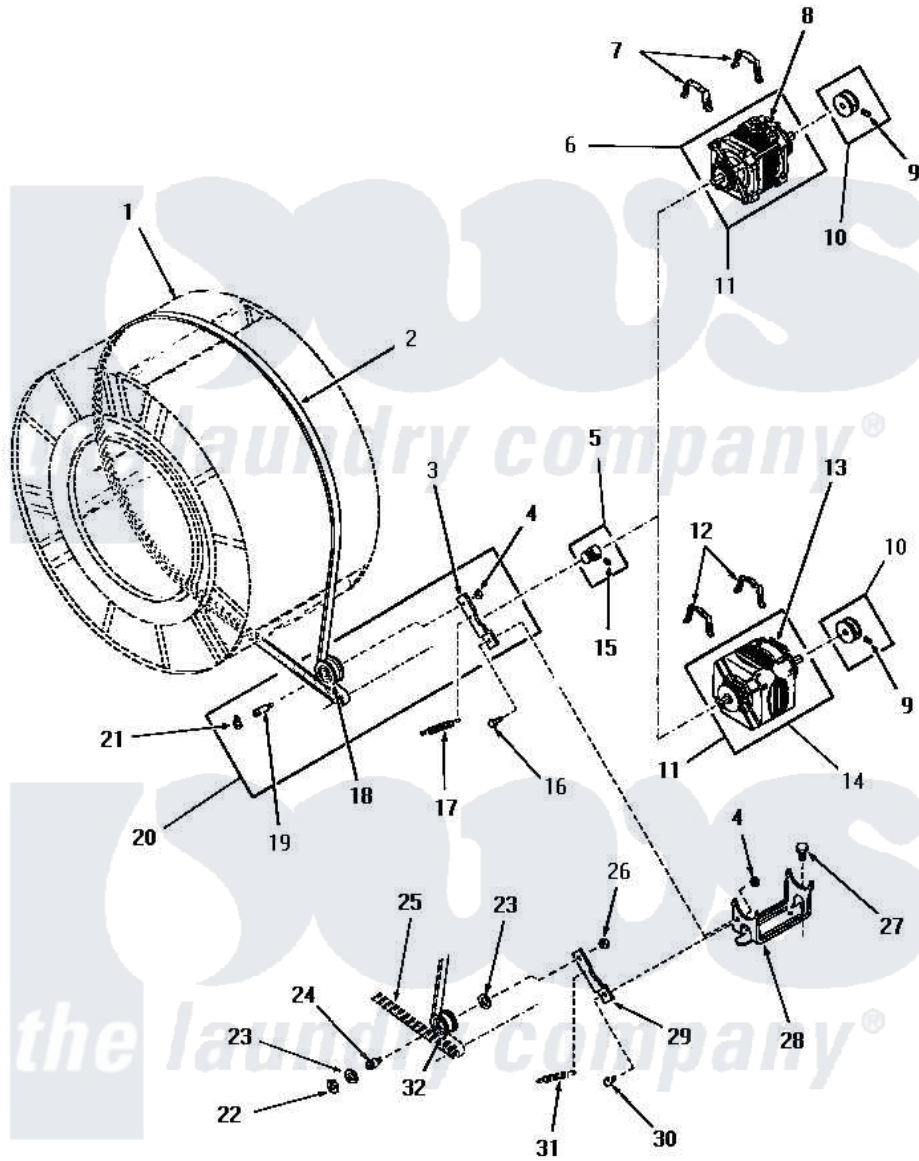

Amana DE3011 16 - MOTOR, IDLER & BELT

MOTOR, IDLER AND BELT

Amana [Residential Amana DE3011 Washer Parts](#) Parts Diagram 16 - MOTOR, IDLER & BELT
 Click on the part number to view part

Item	Original Part Number	Replaced By	Status	Part Description
1	Y00000000		Not Available	SEE NOTE CLOTHES DRUM
2	52556			Belt
3	54410		Not Available	LEVER, IDLER
4	52566	27001225		Nut, Jam Mid Lock 1/4-20
5	52593		Not Available	ASSY, MOTOR PULLEY
6	Y00000000		Not Available	SEE NOTE GENERAL ELECTRIC FORM "V" MOTOR
7	51789	660658		Clamp, Motor Mounting 343481 685441
8	53249		Not Available	SWITCH
9	02771			Screw, 1/4-20 x 3/8 Hex S
10	53522			Pulley, Motor
11	52697		Not Available	MOTOR
12	51789	660658		Clamp, Motor Mounting 343481 685441
13	Y00000000		Not Available	SEE NOTE WESTINGHOUSE -- (NOT REPLACEABLE)

"	53226	Not Available	SWITCH,MOTOR
"	53214	Not Available	MOTOR SWITCH, DELCO
"	53213		Switch
14	Y00000000	Not Available	SEE NOTE GENERAL ELECTRIC FORM ``T`` MOTOR
15	52906	Not Available	SETSCREW
16	52567		Bolt, Shoulder
17	52323		Spring
18	Y54414		Assembly, Wheel And Bearing
19	54411	Not Available	SHAFT,IDLER LEVER
20	54415	Not Available	LEVER,IDLER
21	23748		Ring, Retaining
22	70061		Ring, Retaining
23	Y52564		Washer
24	52611	Not Available	SHAFT,IDLER xREPLACE
25	Y00000000	Not Available	SEE NOTE BELT
26	52124	Not Available	NUT
27	23928	Not Available	CAP SCREW AND LOCKWASHER
28	51824	Not Available	MOUNT,MOTOR
29	52562	Not Available	IDLER LEVER
30	Y00000000	Not Available	SEE NOTE SHOULDER BOLT
31	Y00000000	Not Available	SEE NOTE SPRING
32	52561	Not Available	IDLER PULLEY