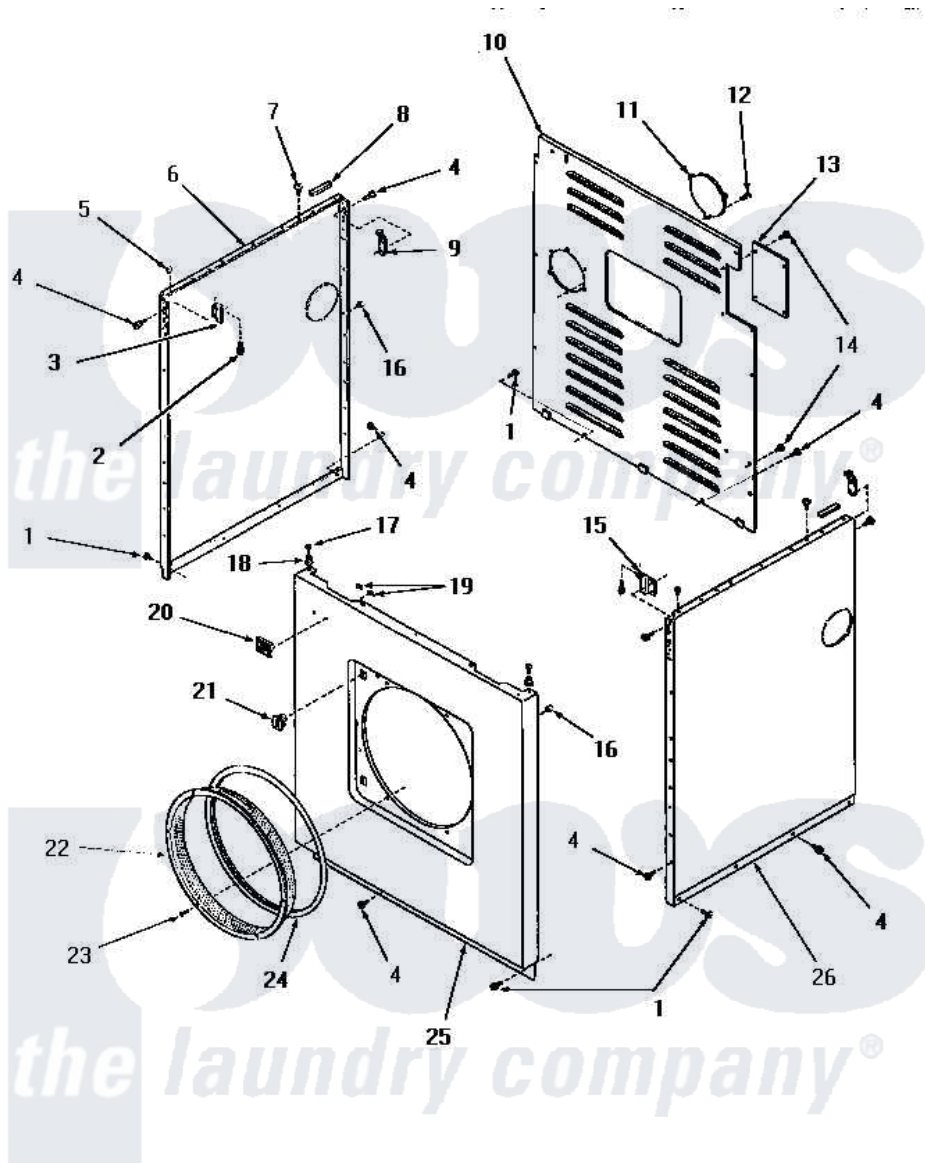

Amana DE3011 17 - PANELS

PANELS

Amana [Residential Amana DE3011 Washer Parts](#) Parts Diagram 17 - PANELS
 Click on the part number to view part

Item	Original Part Number	Replaced By	Status	Part Description
1	25723	27001200		Screw
2	23008			Screw, 10-24 X 3/4 Sems
3	22847		Not Available	BRACKET
4	51784		Not Available	SCREW,10B-16 X 1/2 HEX
5	21176			Bumper
6	52669W		Not Available	SIDE PANEL, LEFT, WHITE
"	52669C		Not Available	SIDE PANEL, LEFT, COPPERTONE
"	52669H		Not Available	SIDE PANEL, LEFT, HARVEST GOLD
"	52669A		Not Available	SIDE PANEL, LEFT, AVOCADO
7	52442		Not Available	SCREW, No.10-16 X 3/8"
8	80312			Bumper Pad
9	52487			Lug, Hold-Down
10	52677W		Not Available	REAR PANEL, WHITE
"	52677GR		Not Available	PANEL,REAR xREPLACE