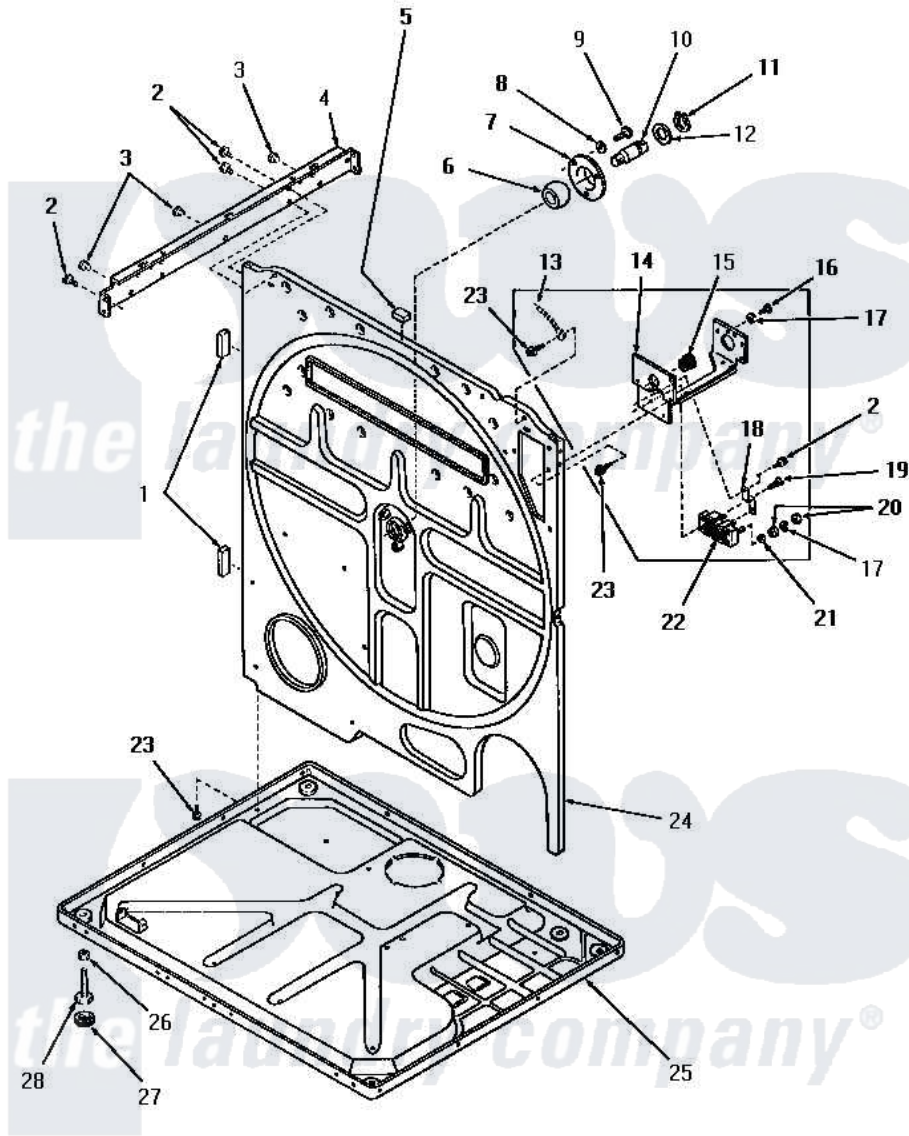

Amana DE3011 18 - REAR FRAME & FRAME BASE

REAR FRAME AND FRAME BASE

Amana [Residential Amana DE3011 Washer Parts](#) Parts Diagram 18 - REAR FRAME & FRAME BASE
 Click on the part number to view part

Item	Original Part Number	Replaced By	Status	Part Description
1	20354		Not Available	BUMPER PAD
2	51780	3390631		Screw, 10-16 X 3/8
3	21685	40038001		Bumper
4	51818		Not Available	SUPPORT CHANNEL, RIGHT OR LEFT
5	54024		Not Available	BUMPER
6	Y52079			Bearing, Drum Shaft
7	51826		Not Available	COVER,BEARING
8	03189			LoCkwasher, 1/4 Std-C P
9	53589	8204624		Bolt
10	53132		Not Available	SHAFT,DRUM
11	70061			Ring, Retaining
12	Y52564			Washer
13	Y00000000		Not Available	SEE NOTE GROUND WIRE, GREEN
14	Y52110		Not Available	TERMINAL BLOCK BRACKET
15	52113			Relief, Strain

16	52909		Screw, 10B-16 X 1/2 HeX
17	51474	Not Available	WASHER, 13/64IDX1/2ODX.
18	53950	Not Available	STRAP,GROUND
19	Q6535	Not Available	SCREW, 10B-16 X 3/4 ROU
20	Q6163	Not Available	NUT
21	Q6623	Not Available	WASHER
22	50854	33001244	Block, Terminal
23	51784	Not Available	SCREW, 10B-16 X 1/2 HEX
24	52574	Not Available	FRAME,REAR
25	Y52572	Not Available	FRAME BASE
26	52794	62739	Nut, Lock
27	70282	Y314137	Foot, Rubber
28	Y52696	Y305086	Adjustable Leg And Nut