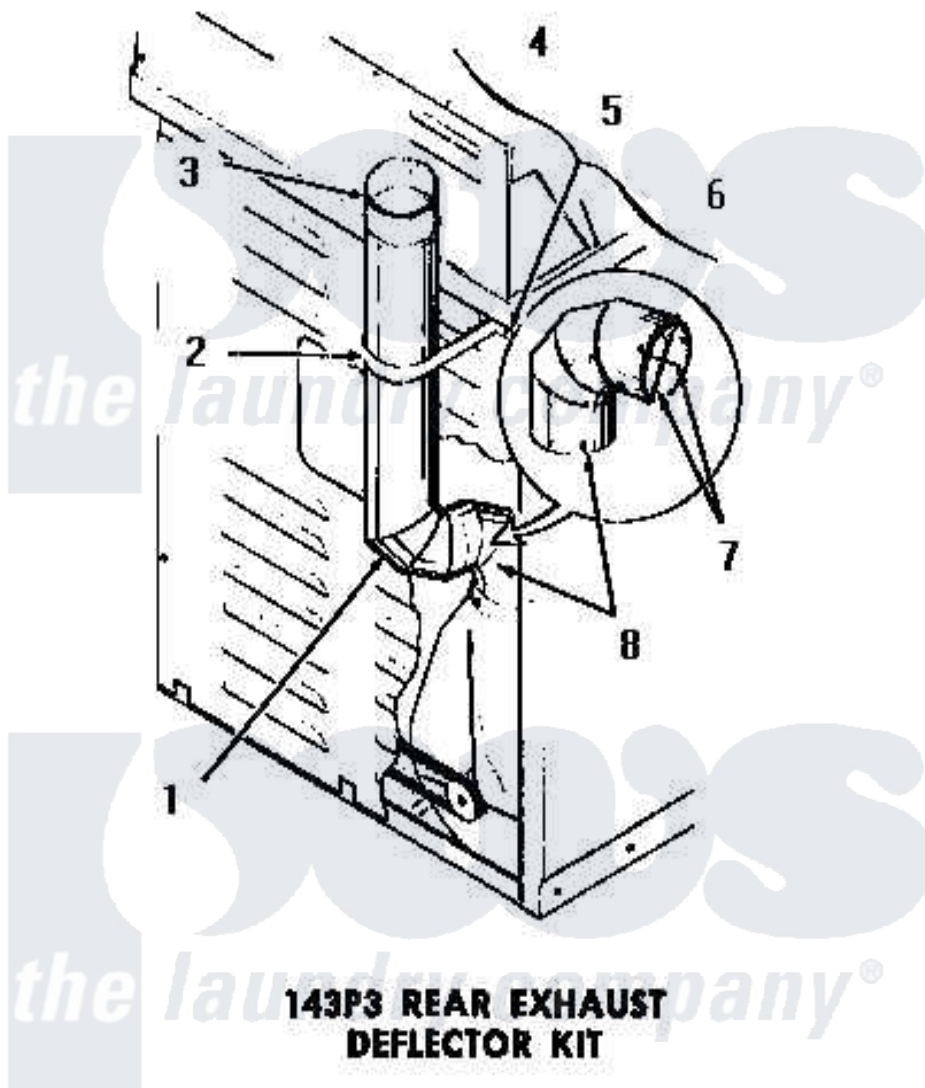

# Amana DE3231 01 - 143P3 REAR EXHAUST DEFLECTOR KIT

Amana [Residential Amana DE3231 Washer Parts](#) Parts Diagram 01 - 143P3 REAR EXHAUST DEFLECTOR KIT  
 Click on the part number to view part

Item	Original Part Number	Replaced By	Status	Part Description
1	51917		Not Available	ELBOW
2	52127		Not Available	SUPPORT BRACKET
3	Y52129		Not Available	EXHAUST PIPE, 4" X 18"
4	<a href="#">20267</a>			Screw, 10-24 X 3/8 Round
5	<a href="#">03815</a>			Lockwasher, No.10 Ext Shk
6	03673		Not Available	NUT
7	Y00000000		Not Available	SEE NOTE CUT AND REMOVE WIRE GUARDS
8	Y00000000		Not Available	SEE NOTE DRYER EXHAUST ELBOW -- (SUPPLIED WITH DRYER)
NI	143P3		Not Available	REAR EXHAUST DEFLECTOR KIT