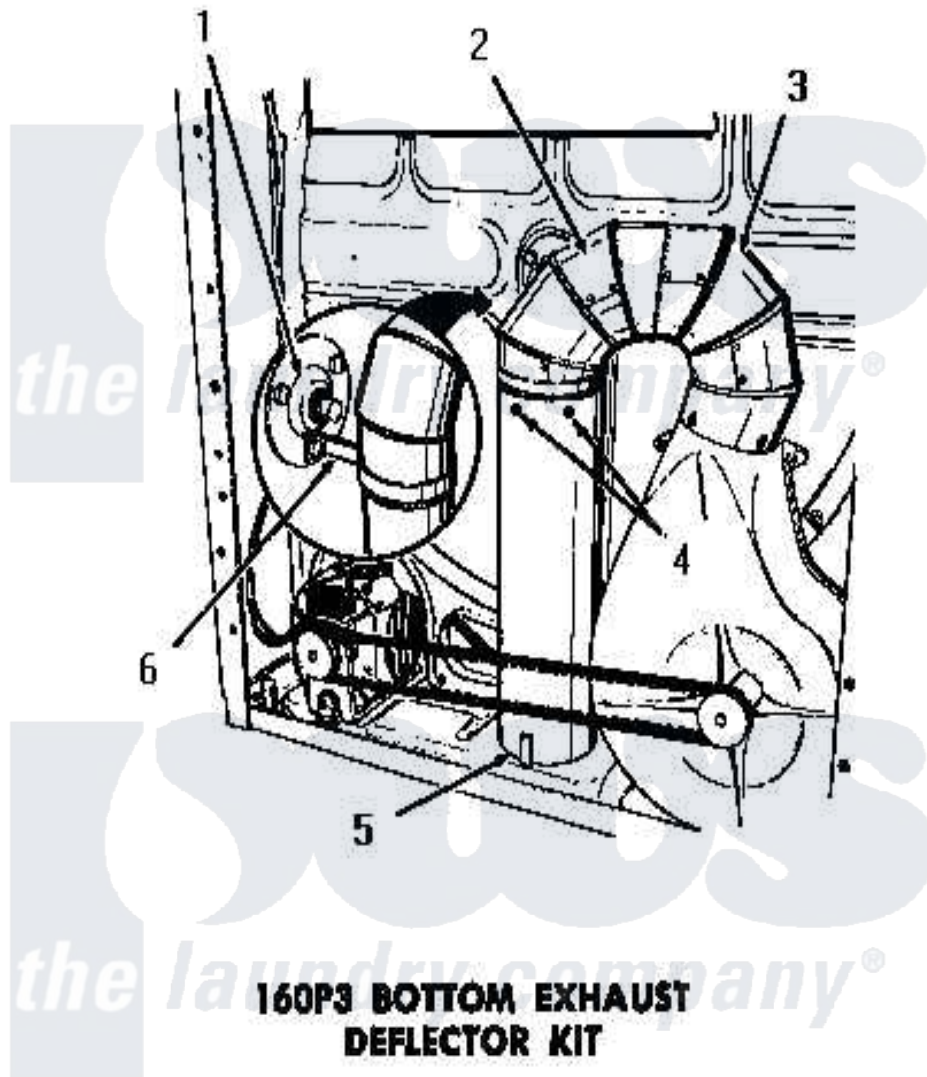

Amana DE3231 03 - 160P3 BOTTOM EXHAUST DEFLECTOR KIT

160P3 BOTTOM EXHAUST DEFLECTOR KIT

[Amana Residential Amana DE3231 Washer Parts](#) Parts Diagram 03 - 160P3 BOTTOM EXHAUST DEFLECTOR KIT
 Click on the part number to view part

Item	Original Part Number	Replaced By	Status	Part Description
1	Y00000000		Not Available	SEE NOTE BEARING RETAINER
2	52699		Not Available	SHORT 90 DEGREES ELBOW
3	Y00000000		Not Available	SEE NOTE DRYER EXHAUST ELBOW -- (SUPPLIED WITH DRYER)
4	23222	3177991		Screw
5	52698		Not Available	EXHAUST TUBE
6	0052775	0057344		Suptop Burner
NI	160P3		Not Available	BOTTOM EXHAUST DEFLECTOR KIT