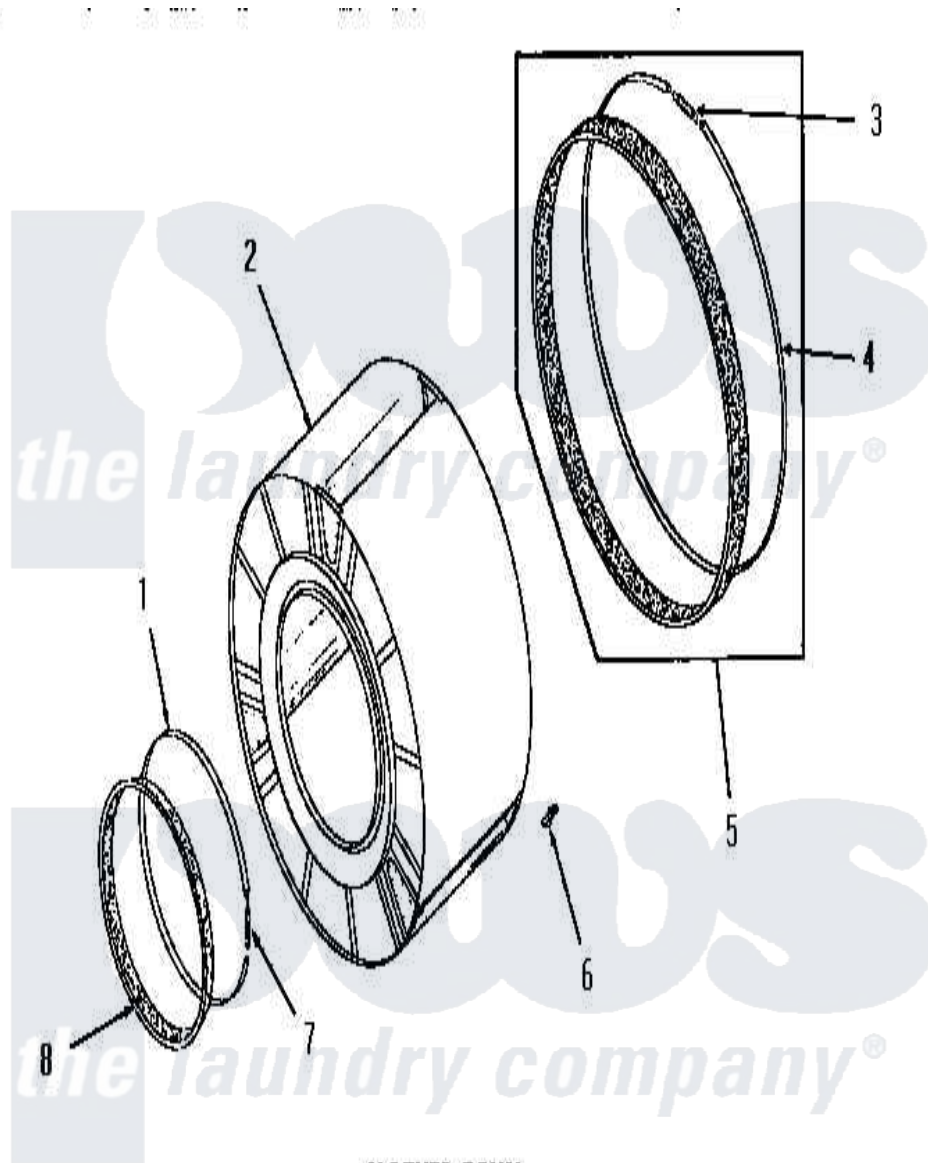

Amana DE3231 06 - CLOTHES DRUM

CLOTHES DRUM

Amana [Residential Amana DE3231 Washer Parts](#) Parts Diagram 06 - CLOTHES DRUM
 Click on the part number to view part

Item	Original Part Number	Replaced By	Status	Part Description
1	50169			Strap, Retainer
2	53137	53137ENG		50/50 Solder
3	52310			Spring
4	50781			Strap, Seal
5	51883A			Assembly, Seal
6	51201		Not Available	CLIP
7	50168			Spring
8	51881			Seal, Front