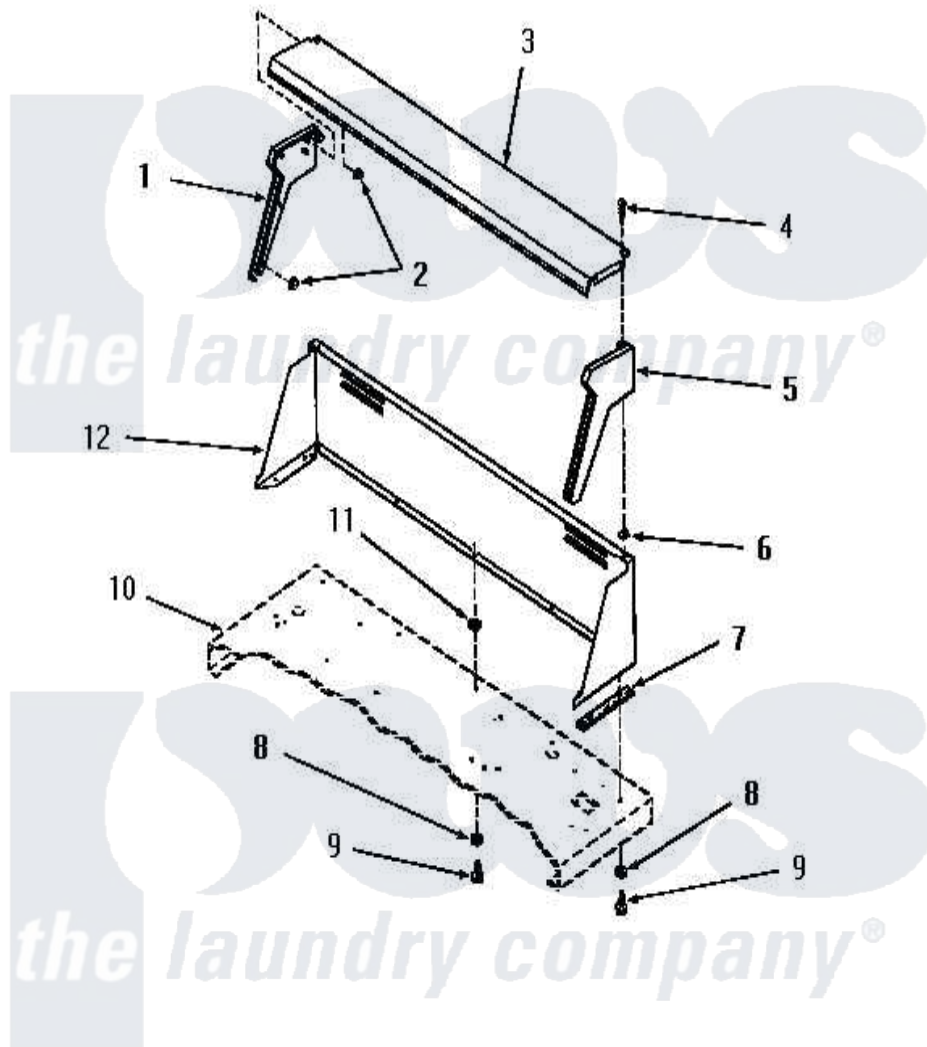

Amana DE3231 07 - CONTROL HOOD

Amana [Residential Amana DE3231 Washer Parts](#) Parts Diagram 07 - CONTROL HOOD
 Click on the part number to view part

Item	Original Part Number	Replaced By	Status	Part Description
1	23367		Not Available	WIRING DIAGRAM
2	23409		Not Available	NUT
3	52921		Not Available	CONTROL HOOD TOP
4	25232		Not Available	SCREW,8AB-18X7/8 OVAL
5	23368	25190SPQ		Hood End
6	24522			Nut, Speed-8ab-18 C1995
7	23028		Not Available	GASKET,CONTROL BOX END
8	20493			Washer, 11/64 ID x 3/8 OD
9	23962	W10116760		Screw
10	Y00000000		Not Available	SEE NOTE CABINET TOP
11	23425		Not Available	WASHER,7/32IDX7/16ODX.
12	53446C		Not Available	CONTROL HOOD, COPPERTONE
"	53446W		Not Available	CONTROL HOOD, WHITE
"	53446H		Not Available	CONTROL HOOD, HARVEST GOLD