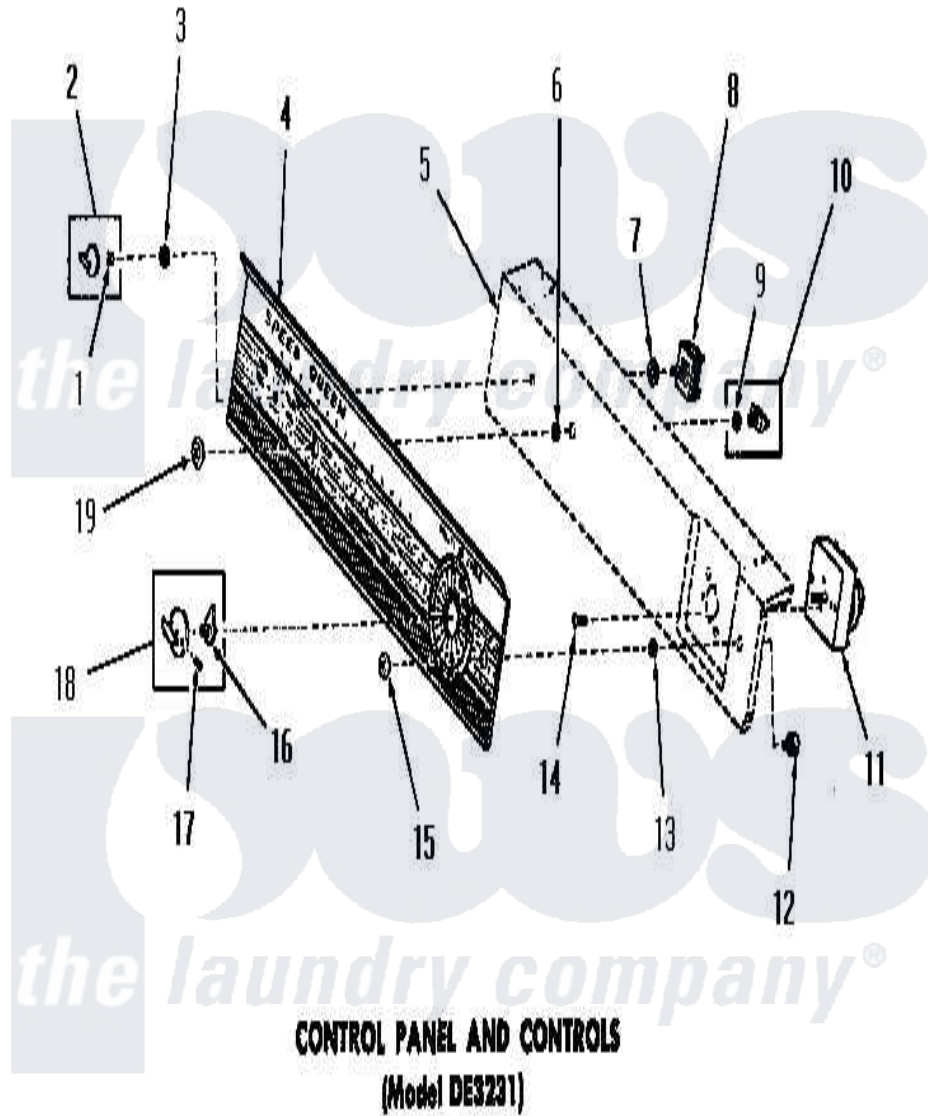

Amana DE3231 08 - CONTROL PANEL & CONTROLS

Amana [Residential Amana DE3231 Washer Parts](#) Parts Diagram 08 - CONTROL PANEL & CONTROLS
 Click on the part number to view part

Item	Original Part Number	Replaced By	Status	Part Description
1	23392		Not Available	CLIP FOR 26816 KNOB
2	23402		Not Available	KNOB,CONTROL
3	24391		Not Available	KNURLED NUT
4	52917		Not Available	CONTROL PANEL
5	Y00000000		Not Available	SEE NOTE PANEL SUPPORT PLATE
6	23406		Not Available	KNURLED NUT
7	91176			Lockwasher, 3/8 Intshkp
8	52623	58032		Switch
9	52947			Nut, Hex 15/32-32
10	52563		Not Available	PUSH-TO-START SWITCH ASSEMBLY
11	52610		Not Available	TIMER
12	23401			Switch
13	23400		Not Available	FERRULE
14	70212			Screw, 8-32 X 5/32 RD H
15	23399		Not Available	SWITCH COLLAR

16	24857	Not Available	INDICATOR
17	25285	Not Available	SETSCREW
18	24858	Not Available	ASSY,KNOB-TIMER
19	23130	Not Available	SWITCH COLLAR