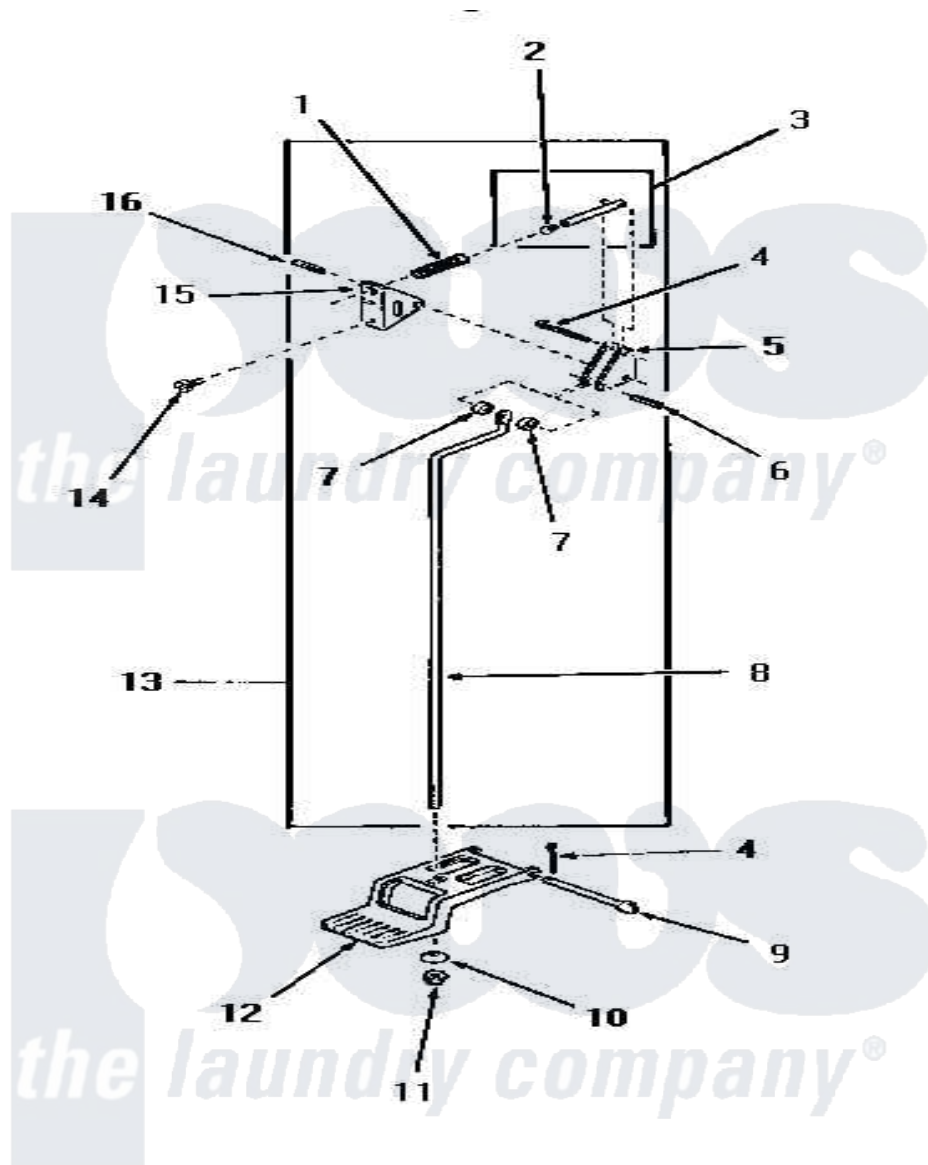

Amana DE3231 09 - DOOR RELEASE

DOOR RELEASE

Amana [Residential Amana DE3231 Washer Parts](#) Parts Diagram 09 - DOOR RELEASE

[Click on the part number to view part](#)

Item	Original Part Number	Replaced By	Status	Part Description
1	51065		Not Available	DOOR RELEASE SPRING
2	51786		Not Available	PLUG
3	51841		Not Available	DOOR RELEASE PIN ASSEMBLY
4	02578			Pin, Cotter
5	51041		Not Available	DOOR RELEASE LEVER
6	51161		Not Available	PIN,ROLL 1/8 X 3/4
7	51121			Door Release Spacer
8	51837		Not Available	DOOR RELEASE ROD
9	51045		Not Available	PEDAL HINGE PIN
10	51046		Not Available	NYLON WASHER
11	51271		Not Available	NUT
12	51802			Pedal, Foot
13	51844		Not Available	DOOR RELEASE ASSEMBLY
14	51246		Not Available	SCREW
15	51052		Not Available	DOOR RELEASE BRACKET
16	51161		Not Available	PIN,ROLL 1/8 X 3/4