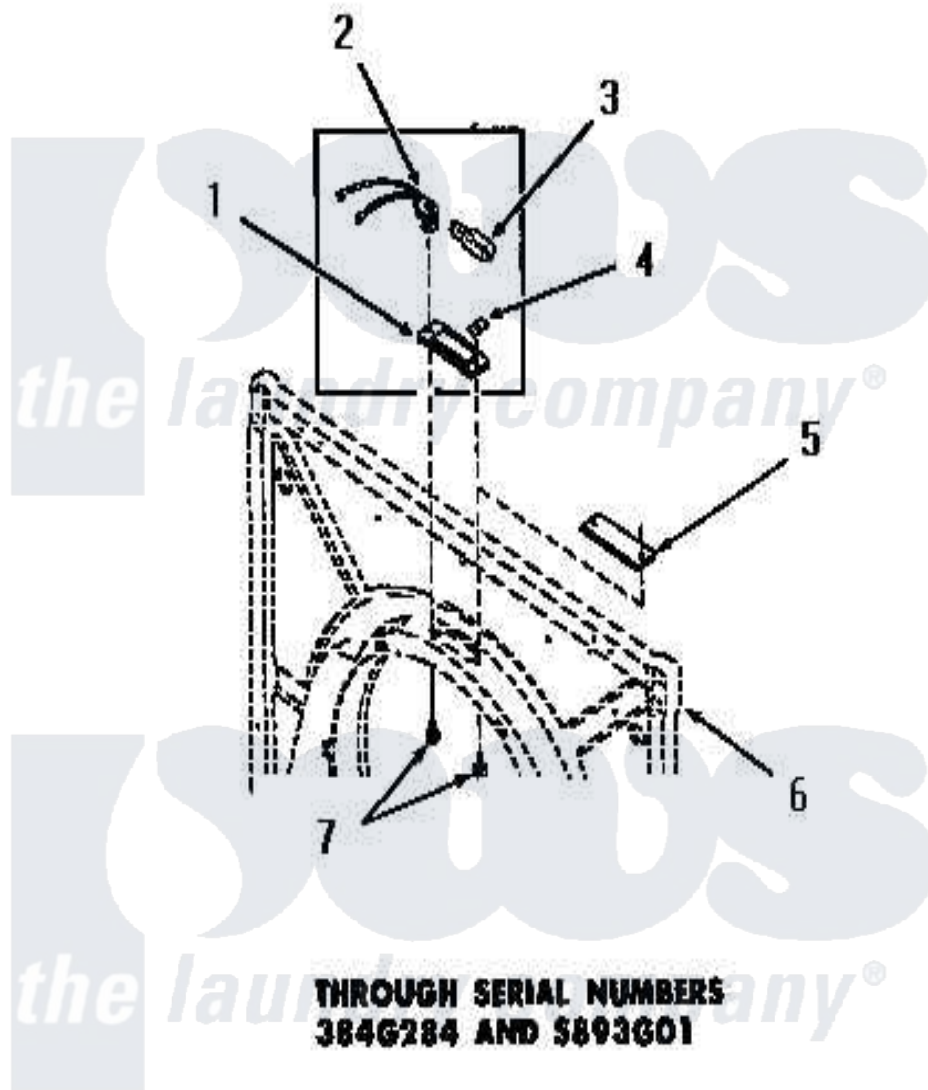

Amana DE3231 10 - DRUM LIGHT & COVER PLATE

Amana [Residential Amana DE3231 Washer Parts](#) Parts Diagram 10 - DRUM LIGHT & COVER PLATE
 Click on the part number to view part

Item	Original Part Number	Replaced By	Status	Part Description
1	51070			Lens, Drum Light
2	Y51887		Not Available	BULB RECEPTACLE
3	21608	A3167501		Lamp Oven, Int.
4	Y51788		Not Available	SPEED NUT
5	53911		Not Available	COVER PLATE
6	Y00000000		Not Available	SEE NOTE FRONT FRAME AND AIR SHROUD
7	51784		Not Available	SCREW, 10B-16 X 1/2 HEX