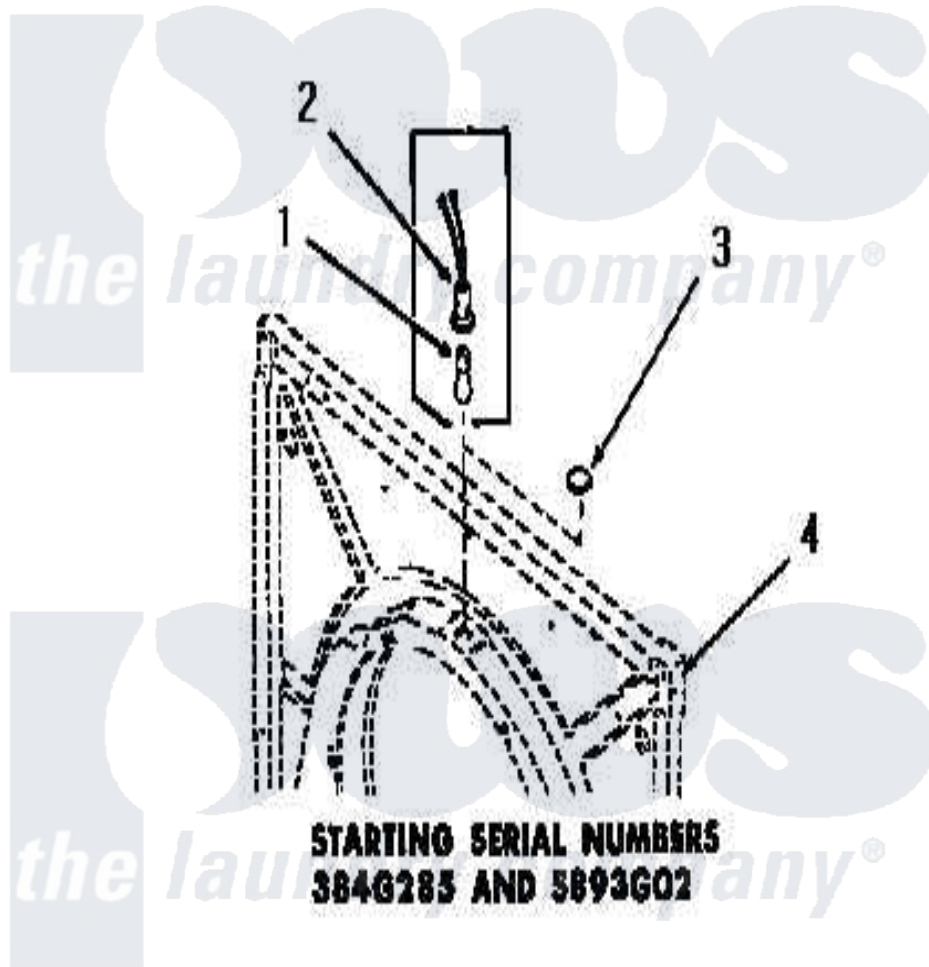

Amana DE3231 11 - DRUM LIGHT & COVER PLATE

[Amana Residential Amana DE3231 Washer Parts](#) Parts Diagram 11 - DRUM LIGHT & COVER PLATE
Click on the part number to view part

Item	Original Part Number	Replaced By	Status	Part Description
1	Y54608	31001575		Bulb, Cylinder Light
2	Y0054609	M0270519		Washer
3	54610		Not Available	PLUG BUTTON
4	Y00000000		Not Available	SEE NOTE FRONT FRAME AND AIR SHROUD