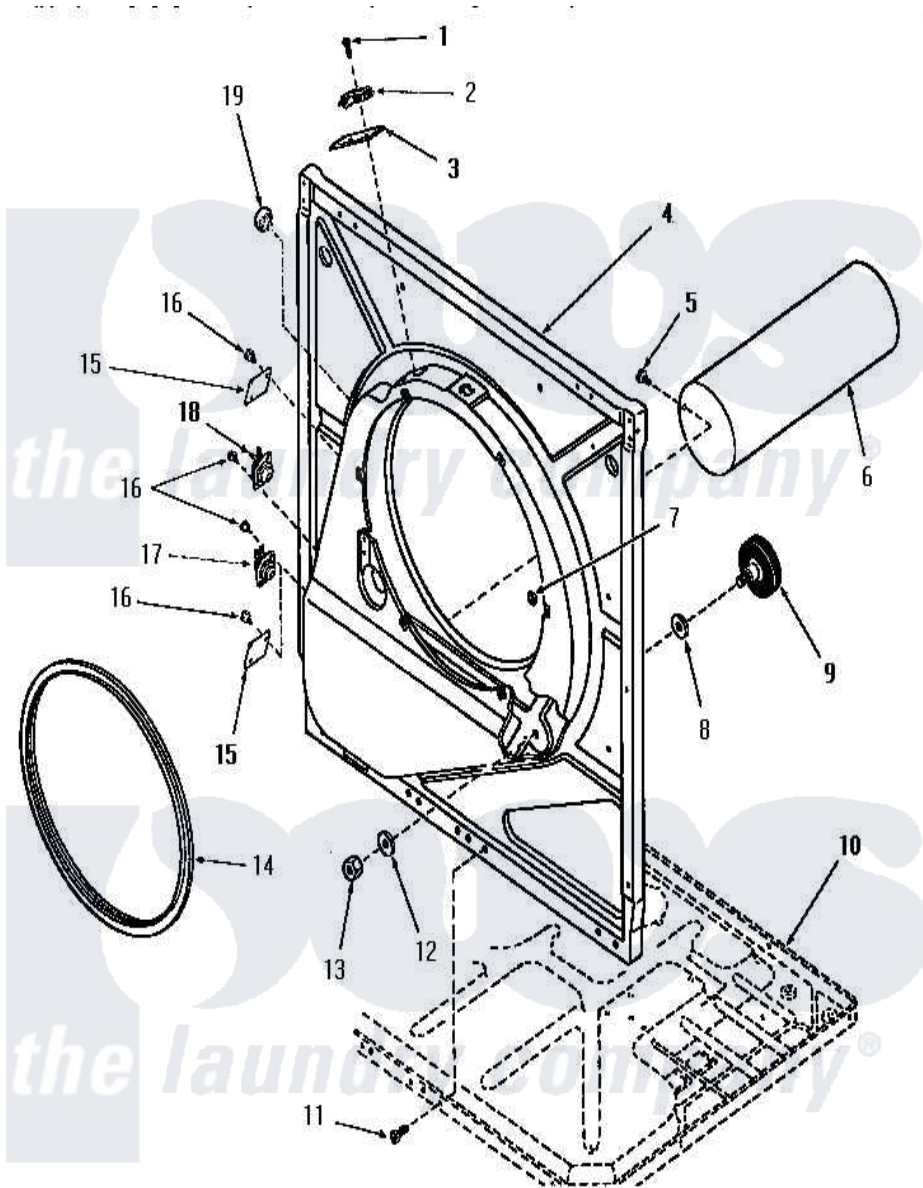

# Amana DE3231 13 - FRONT FRAME & AIR SHROUD

**FRONT FRAME AND AIR SHROUD**

Amana [Residential Amana DE3231 Washer Parts](#) Parts Diagram 13 - FRONT FRAME & AIR SHROUD  
 Click on the part number to view part

Item	Original Part Number	Replaced By	Status	Part Description
1	<a href="#">51783</a>			Screw, 6b-20 X 7/8 HeX
2	Y51143		Not Available	SWITCH
3	<a href="#">52112</a>			Insulation
4	51850		Not Available	FRONT FRAME AND AIR SHROUD
5	52150	<a href="#">489464</a>		Screw
6	51821		Not Available	EXHAUST DUCT
7	52865		Not Available	SPEED NUT
8	<a href="#">52123</a>			Washer
9	53555	<a href="#">56285</a>		Roller Cylinder
10	Y00000000		Not Available	SEE NOTE FRAME BASE
11	51784		Not Available	SCREW,10B-16 X 1/2 HEX
12	<a href="#">52122</a>			Washer
13	52124		Not Available	NUT
14	51798		Not Available	GASKET
15	52550		Not Available	COVER PLATE
16	23222	<a href="#">3177991</a>		Screw

17	<a href="#">51880</a>		Thermostat
18	<a href="#">52393</a>		Thermostat
19	Y0053719	Not Available	CAPILLARY & SUCTION LINE ASSY