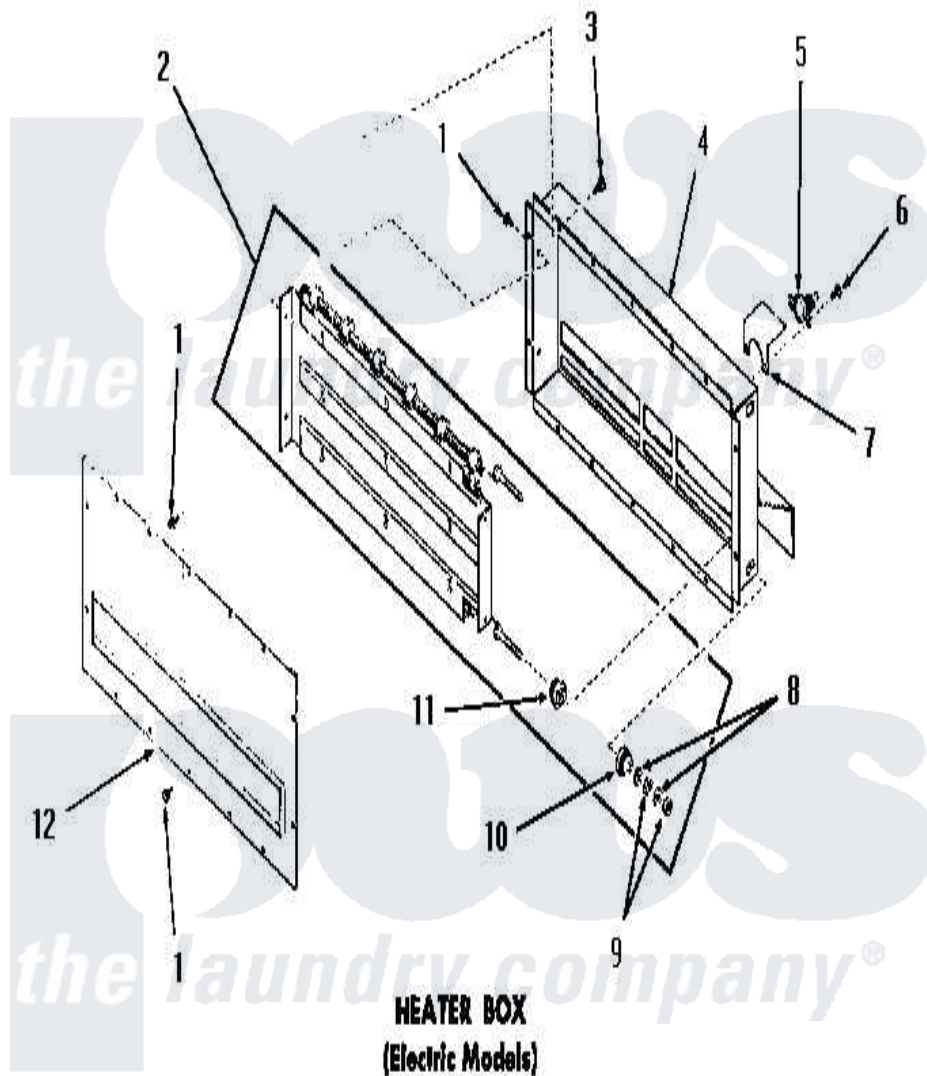

# Amana DE3231 14 - HEATER BOX

Amana [Residential Amana DE3231 Washer Parts](#) Parts Diagram 14 - HEATER BOX  
Click on the part number to view part

Item	Original Part Number	Replaced By	Status	Part Description
1	51780	<a href="#">3390631</a>		Screw, 10-16 X 3/8
2	Y52626		Not Available	ELEMENT,HEATER-240V
"	52608		Not Available	ELEMENT,HEATER-230V
"	52306		Not Available	ELEMENT,HEATER-208V
3	51784		Not Available	SCREW,10B-16 X 1/2 HEX
4	Y51876		Not Available	HEATER BOX AND SHIELD
5	<a href="#">55523</a>			Thermostat
6	23222	<a href="#">3177991</a>		Screw
7	52117		Not Available	THERMOSTAT SHIELD
8	54532		Not Available	WASHER
9	54531		Not Available	NUT
10	51145		Not Available	INSULATOR
11	<a href="#">51146</a>			Insulator
12	51867		Not Available	HEATER BOX COVER PLATE