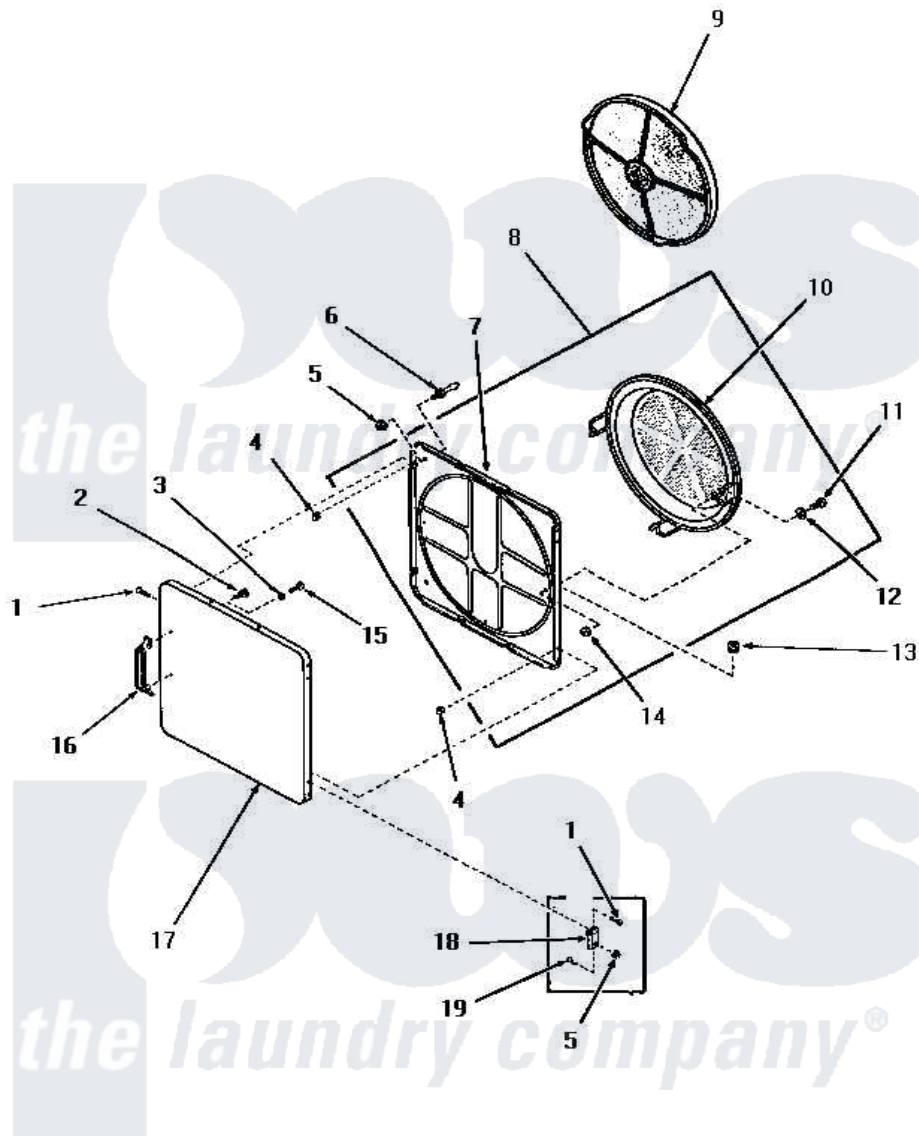

Amana DE3231 15 - LOADING DOOR

LOADING DOOR (Through Serial Nos. 31V9368 and S66Y580)

Amana [Residential Amana DE3231 Washer Parts](#) Parts Diagram 15 - LOADING DOOR

[Click on the part number to view part](#)

Item	Original Part Number	Replaced By	Status	Part Description
1	52864	500226		Screw, 8b-16 x 5/8 Tap
2	52150	489464		Screw
3	Y20278		Not Available	LOCKWASHER
4	52865		Not Available	SPEED NUT
5	51236	488130		Nut
6	51992			Strike, Door
7	54730		Not Available	INNER DOOR PANEL
8	54738		Not Available	ASSY, HOUSING & PANEL
9	53002		Not Available	NO LONGER AVAILABLE
10	54731	54-731		Bake Element
11	24688		Not Available	CAP SCREW
12	Q6275		Not Available	WASHER
13	51858			Grommet
14	52566	27001225		Nut, Jam Mid Lock 1/4-20
15	22024	20001169		22024 24
16	54068	61925		Pull Door Commercial Black

17	52489A	Not Available	OUTER DOOR PANEL, AVOCADO
"	52489C	Not Available	OUTER DOOR PANEL, COPPERTONE
"	52489H	Not Available	OUTER DOOR PANEL, HARVEST GOLD
"	52489W	Not Available	OUTER DOOR PANEL, WHITE
18	70014		Hinge
19	22649		Screw, 8-32 X 13/32 FI