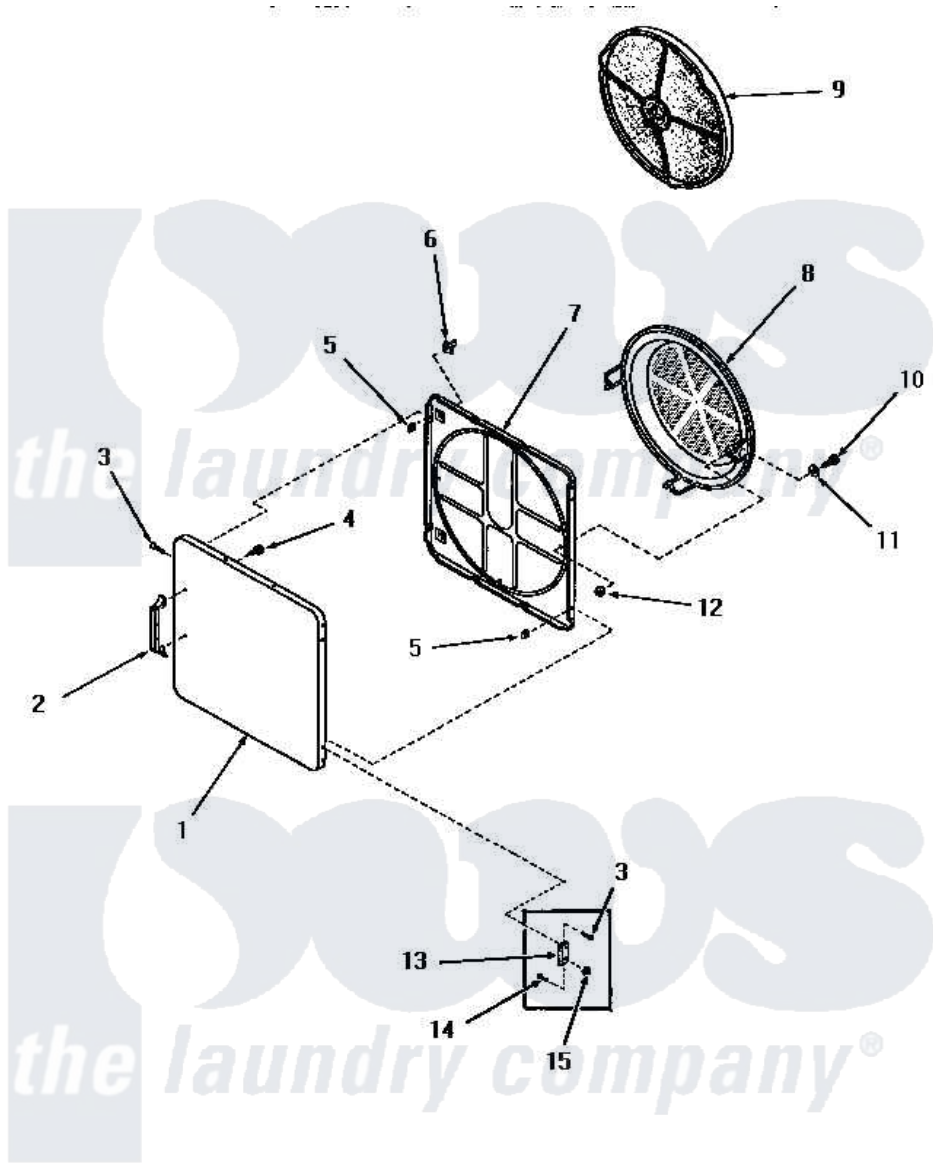

# Amana DE3231 16 - LOADING DOOR

## LOADING DOOR (Starting Serial Nos. 31V9369 and S66Y581)

Amana [Residential Amana DE3231 Washer Parts](#) Parts Diagram 16 - LOADING DOOR

[Click on the part number to view part](#)

Item	Original Part Number	Replaced By	Status	Part Description
1	52489W		Not Available	OUTER DOOR PANEL, WHITE
"	52489H		Not Available	OUTER DOOR PANEL, HARVEST GOLD
"	52489C		Not Available	OUTER DOOR PANEL, COPPERTONE
"	52489A		Not Available	OUTER DOOR PANEL, AVOCADO
2	54068	<a href="#">61925</a>		Pull Door Commercial Black
3	52864	<a href="#">500226</a>		Screw, 8b-16 x 5/8 Tap
4	52150	<a href="#">489464</a>		Screw
5	52865		Not Available	SPEED NUT
6	54661	<a href="#">LA-1003</a>		Door Catch Kit
7	54665	<a href="#">54-665</a>		Bake Element
8	54731	<a href="#">54-731</a>		Bake Element
9	53002		Not Available	NO LONGER AVAILABLE
10	24688		Not Available	CAP SCREW
11	Q6275		Not Available	WASHER

12	52566	<a href="#">27001225</a>	Nut, Jam Mid Lock 1/4-20
13	<a href="#">70014</a>		Hinge
14	<a href="#">22649</a>		Screw, 8-32 X 13/32 FI
15	51236	<a href="#">488130</a>	Nut