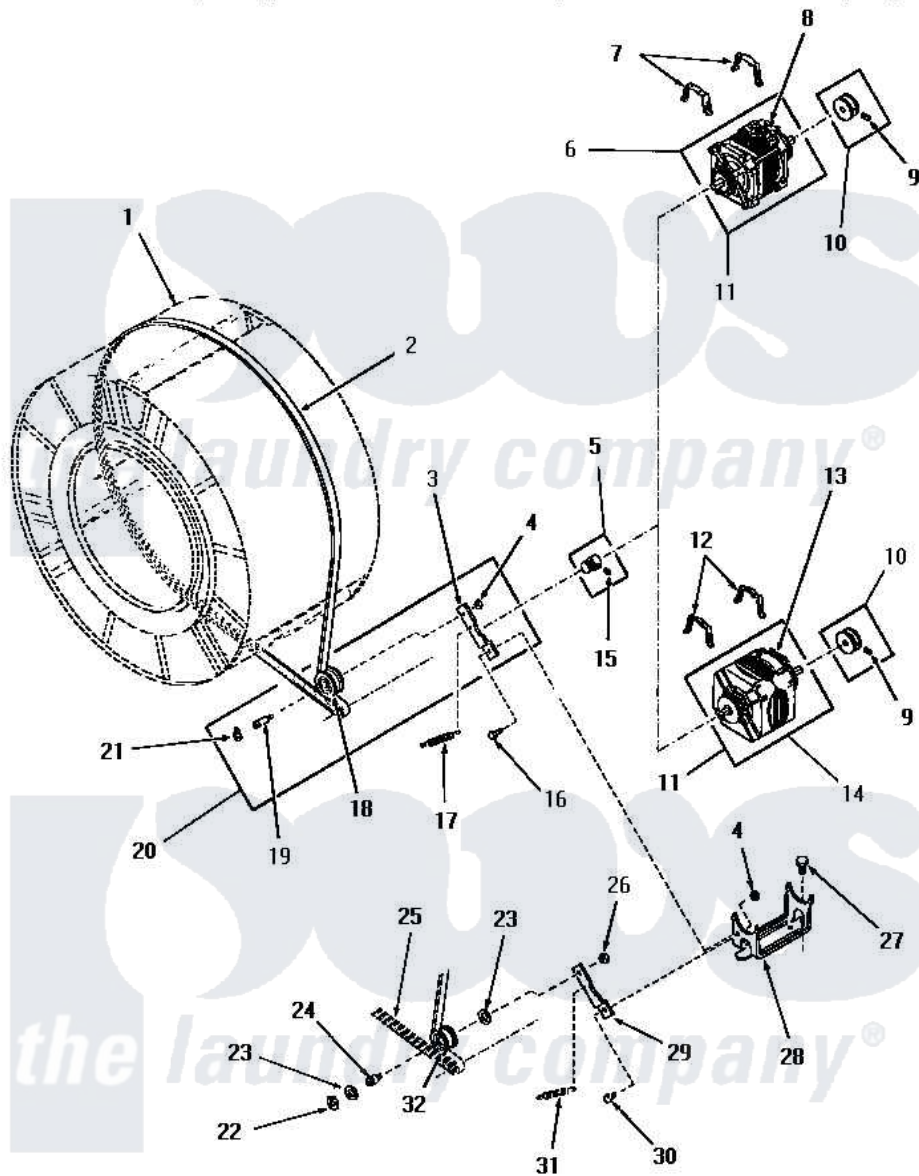

# Amana DE3231 17 - MOTOR, IDLER & BELT

**MOTOR, IDLER AND BELT**

Amana [Residential Amana DE3231 Washer Parts](#) Parts Diagram 17 - MOTOR, IDLER & BELT  
 Click on the part number to view part

Item	Original Part Number	Replaced By	Status	Part Description
1	Y00000000		Not Available	SEE NOTE CLOTHES DRUM
2	<a href="#">52556</a>			Belt
3	54410		Not Available	LEVER, IDLER
4	52566	<a href="#">27001225</a>		Nut, Jam Mid Lock 1/4-20
5	52593		Not Available	ASSY, MOTOR PULLEY
6	Y00000000		Not Available	SEE NOTE GENERAL ELECTRIC FORM "V" MOTOR
7	51789	<a href="#">660658</a>		Clamp, Motor Mounting 343481 685441
8	53249		Not Available	SWITCH
9	<a href="#">02771</a>			Screw, 1/4-20 x 3/8 Hex S
10	<a href="#">53522</a>			Pulley, Motor
11	52697		Not Available	MOTOR
12	51789	<a href="#">660658</a>		Clamp, Motor Mounting 343481 685441
13	Y00000000		Not Available	SEE NOTE WESTINGHOUSE -- (NOT REPLACEABLE)

"	53226	Not Available	SWITCH,MOTOR
"	53214	Not Available	MOTOR SWITCH, DELCO
"	<a href="#">53213</a>		Switch
14	Y00000000	Not Available	SEE NOTE GENERAL ELECTRIC FORM ``T`` MOTOR
15	52906	Not Available	SETSCREW
16	<a href="#">52567</a>		Bolt, Shoulder
17	<a href="#">52323</a>		Spring
18	<a href="#">Y54414</a>		Assembly, Wheel And Bearing
19	54411	Not Available	SHAFT,IDLER LEVER
20	54415	Not Available	LEVER,IDLER
21	<a href="#">23748</a>		Ring, Retaining
22	<a href="#">70061</a>		Ring, Retaining
23	<a href="#">Y52564</a>		Washer
24	52611	Not Available	SHAFT,IDLER xREPLACE
25	Y00000000	Not Available	SEE NOTE BELT
26	52124	Not Available	NUT
27	23928	Not Available	CAP SCREW AND LOCKWASHER
28	51824	Not Available	MOUNT,MOTOR
29	52562	Not Available	IDLER LEVER
30	Y00000000	Not Available	SEE NOTE SHOULDER BOLT
31	Y00000000	Not Available	SEE NOTE SPRING
32	52561	Not Available	IDLER PULLEY