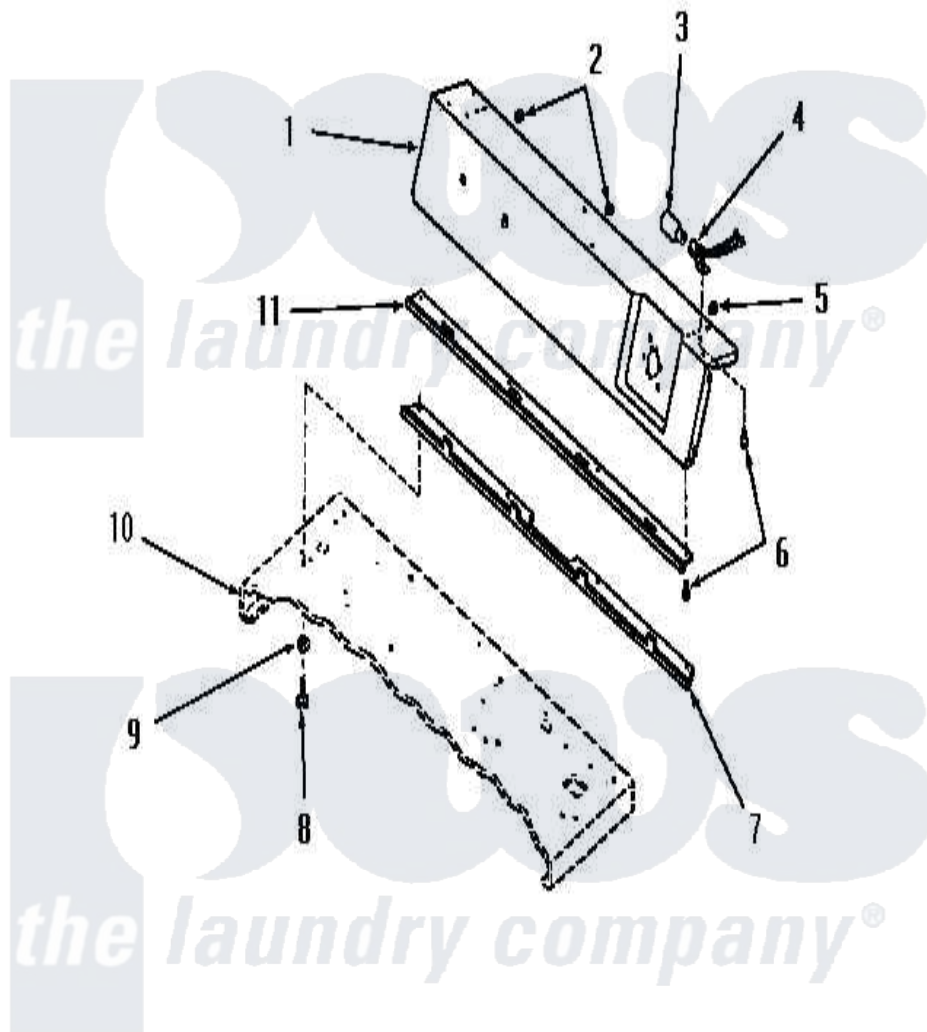

# Amana DE3231 18 - PANEL SUPPORT PLATE & BRACKET

Amana [Residential Amana DE3231 Washer Parts](#) Parts Diagram 18 - PANEL SUPPORT PLATE & BRACKET  
 Click on the part number to view part

Item	Original Part Number	Replaced By	Status	Part Description
1	Y0053485		Not Available	BAFFLE, UPPER
2	<a href="#">21176</a>			Bumper
3	21608	<a href="#">A3167501</a>		Lamp Oven, Int.
4	54550		Not Available	BULB RECEPTACLE
5	<a href="#">21176</a>			Bumper
6	23222	<a href="#">3177991</a>		Screw
7	52912		Not Available	PANEL SUPPORT BRACKET
8	23962	<a href="#">W10116760</a>		Screw
9	<a href="#">20493</a>			Washer, 11/64 ID x 3/8 OD
10	Y00000000		Not Available	SEE NOTE CABINET TOP
11	Y52929		Not Available	PANEL TRIM