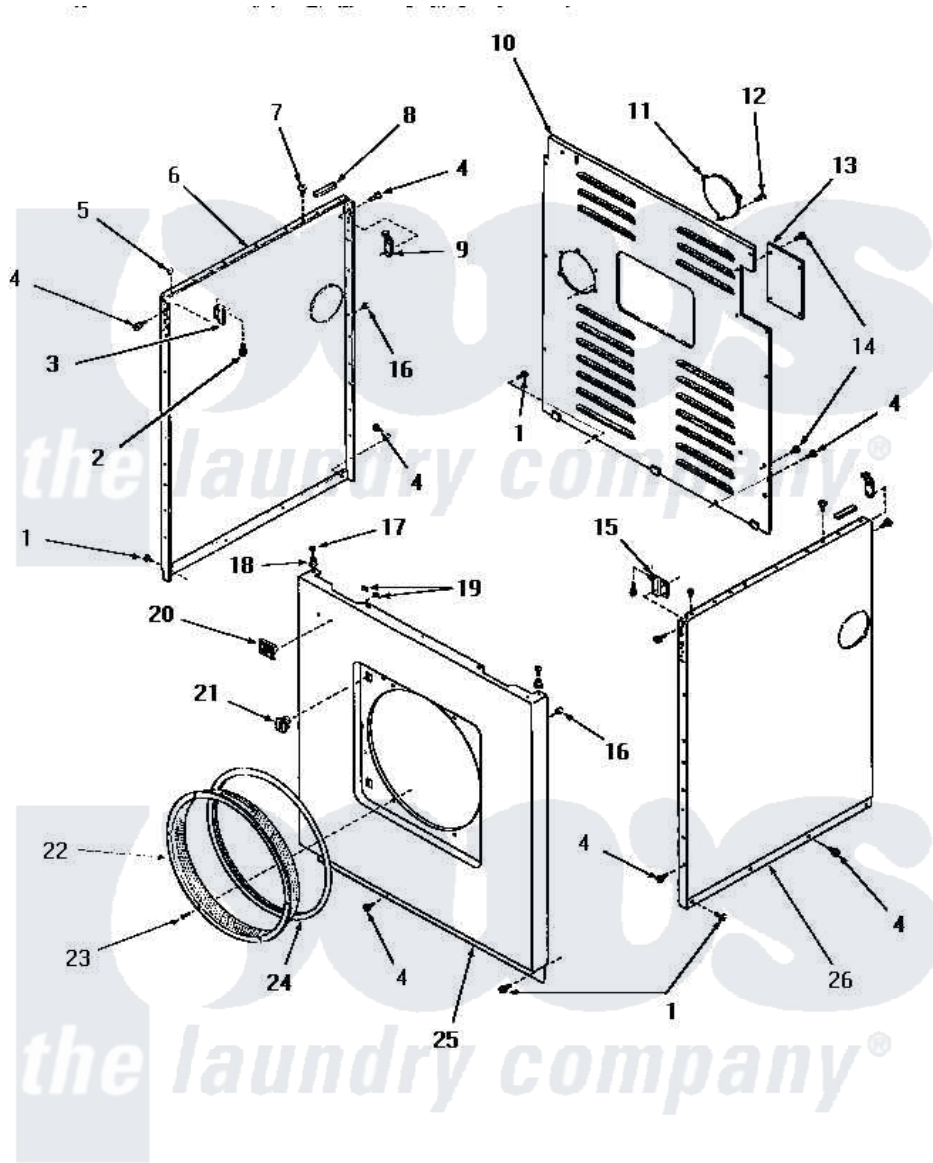

Amana DE3231 19 - PANELS

PANELS

Amana [Residential Amana DE3231 Washer Parts](#) Parts Diagram 19 - PANELS
 Click on the part number to view part

Item	Original Part Number	Replaced By	Status	Part Description
1	25723	27001200		Screw
2	23008			Screw, 10-24 X 3/4 Sems
3	22847		Not Available	BRACKET
4	51784		Not Available	SCREW,10B-16 X 1/2 HEX
5	21176			Bumper
6	52669W		Not Available	SIDE PANEL, LEFT, WHITE
"	52669C		Not Available	SIDE PANEL, LEFT, COPPERTONE
"	52669H		Not Available	SIDE PANEL, LEFT, HARVEST GOLD
"	52669A		Not Available	SIDE PANEL, LEFT, AVOCADO
7	52442		Not Available	SCREW, No.10-16 X 3/8"
8	80312			Bumper Pad
9	52487			Lug, Hold-Down
10	52677W		Not Available	REAR PANEL, WHITE
"	52677GR		Not Available	PANEL,REAR xREPLACE