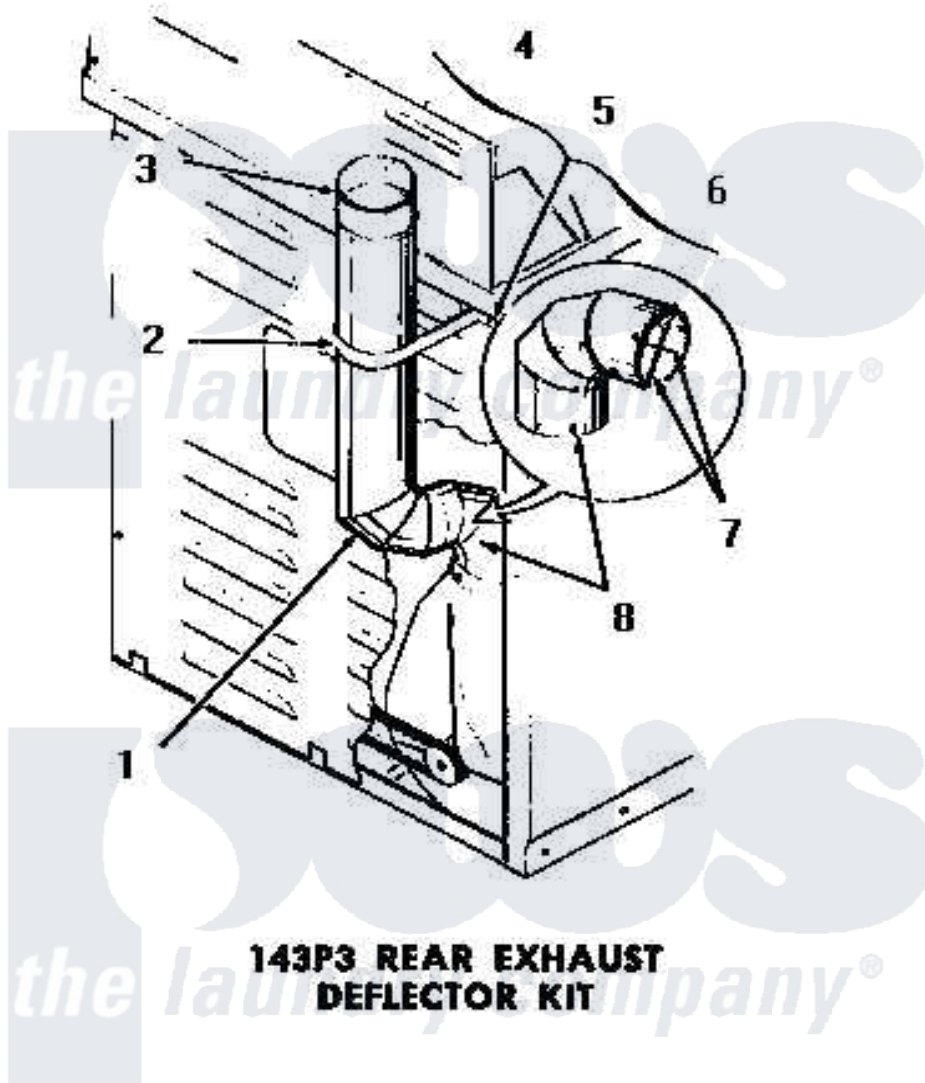

Amana DE3671 01 - 143P3 REAR EXHAUST DEFLECTOR KIT

Amana [Residential Amana DE3671 Washer Parts](#) Parts Diagram 01 - 143P3 REAR EXHAUST DEFLECTOR KIT
 Click on the part number to view part

Item	Original Part Number	Replaced By	Status	Part Description
1	51917		Not Available	ELBOW
2	52127		Not Available	SUPPORT BRACKET
3	Y52129		Not Available	EXHAUST PIPE, 4" X 18"
4	20267			Screw, 10-24 X 3/8 Round
5	03815			Lockwasher, No.10 Ext Shk
6	03673		Not Available	NUT
7	Y00000000		Not Available	SEE NOTE CUT AND REMOVE WIRE GUARDS
8	Y00000000		Not Available	SEE NOTE DRYER EXHAUST ELBOW -- (SUPPLIED WITH DRYER)
NI	143P3		Not Available	REAR EXHAUST DEFLECTOR KIT