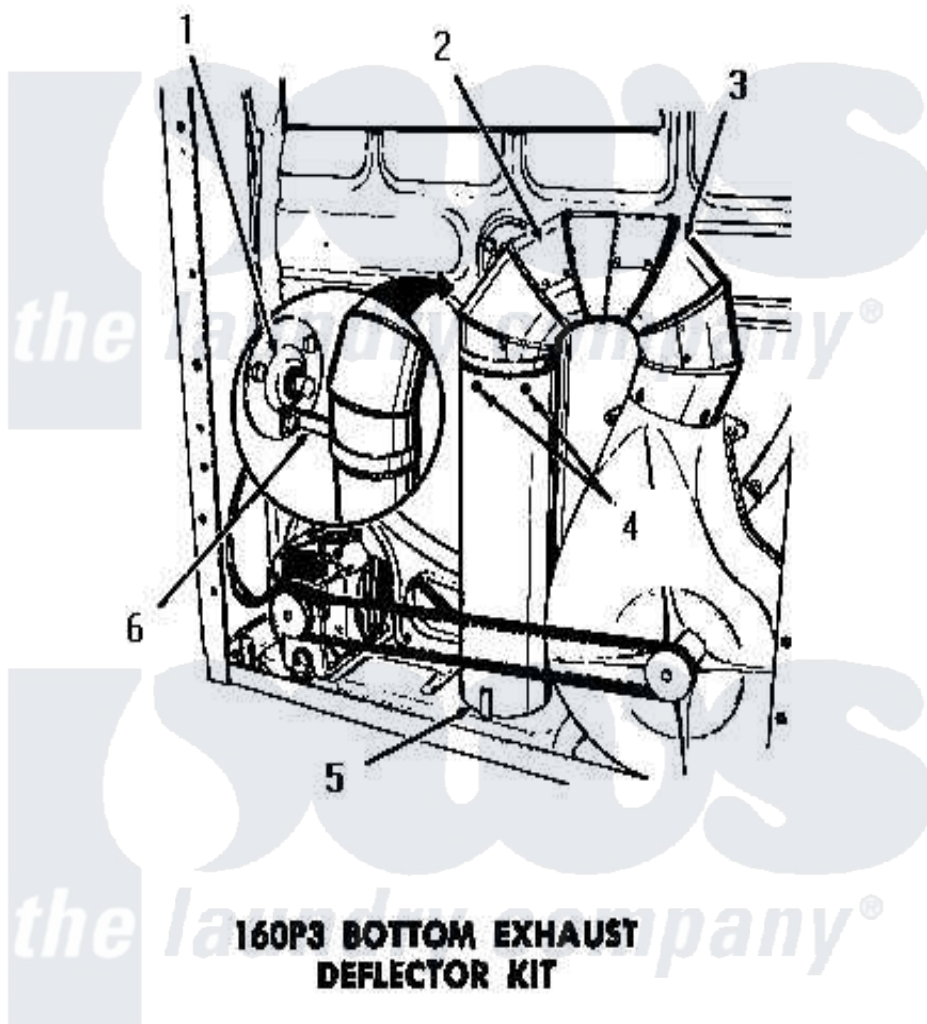

Amana DE3671 03 - 160P3 BOTTOM EXHAUST DEFLECTOR KIT

160P3 BOTTOM EXHAUST DEFLECTOR KIT

[Amana Residential Amana DE3671 Washer Parts](#) Parts Diagram 03 - 160P3 BOTTOM EXHAUST DEFLECTOR KIT
 Click on the part number to view part

Item	Original Part Number	Replaced By	Status	Part Description
1	Y00000000		Not Available	SEE NOTE BEARING RETAINER
2	52699		Not Available	SHORT 90 DEGREES ELBOW
3	Y00000000		Not Available	SEE NOTE DRYER EXHAUST ELBOW -- (SUPPLIED WITH DRYER)
4	23222	3177991		Screw
5	52698		Not Available	EXHAUST TUBE
6	0052775	0057344		Suptop Burner
NI	160P3		Not Available	BOTTOM EXHAUST DEFLECTOR KIT