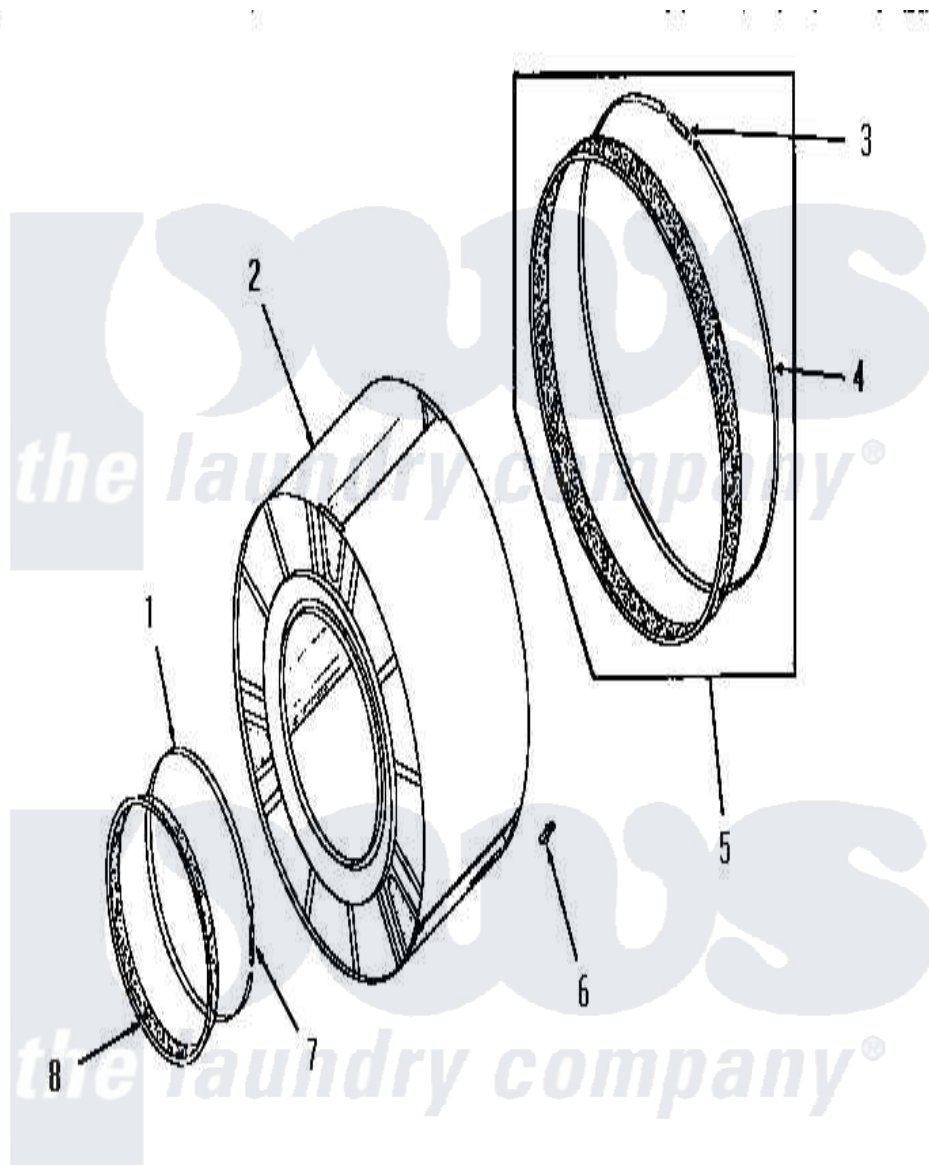

Amana DE3671 06 - CLOTHES DRUM

CLOTHES DRUM

Amana [Residential Amana DE3671 Washer Parts](#) Parts Diagram 06 - CLOTHES DRUM
 Click on the part number to view part

Item	Original Part Number	Replaced By	Status	Part Description
1	50169			Strap, Retainer
2	53137	53137ENG		50/50 Solder
3	52310			Spring
4	50781			Strap, Seal
5	51883A			Assembly, Seal
6	51201		Not Available	CLIP
7	50168			Spring
8	51881			Seal, Front