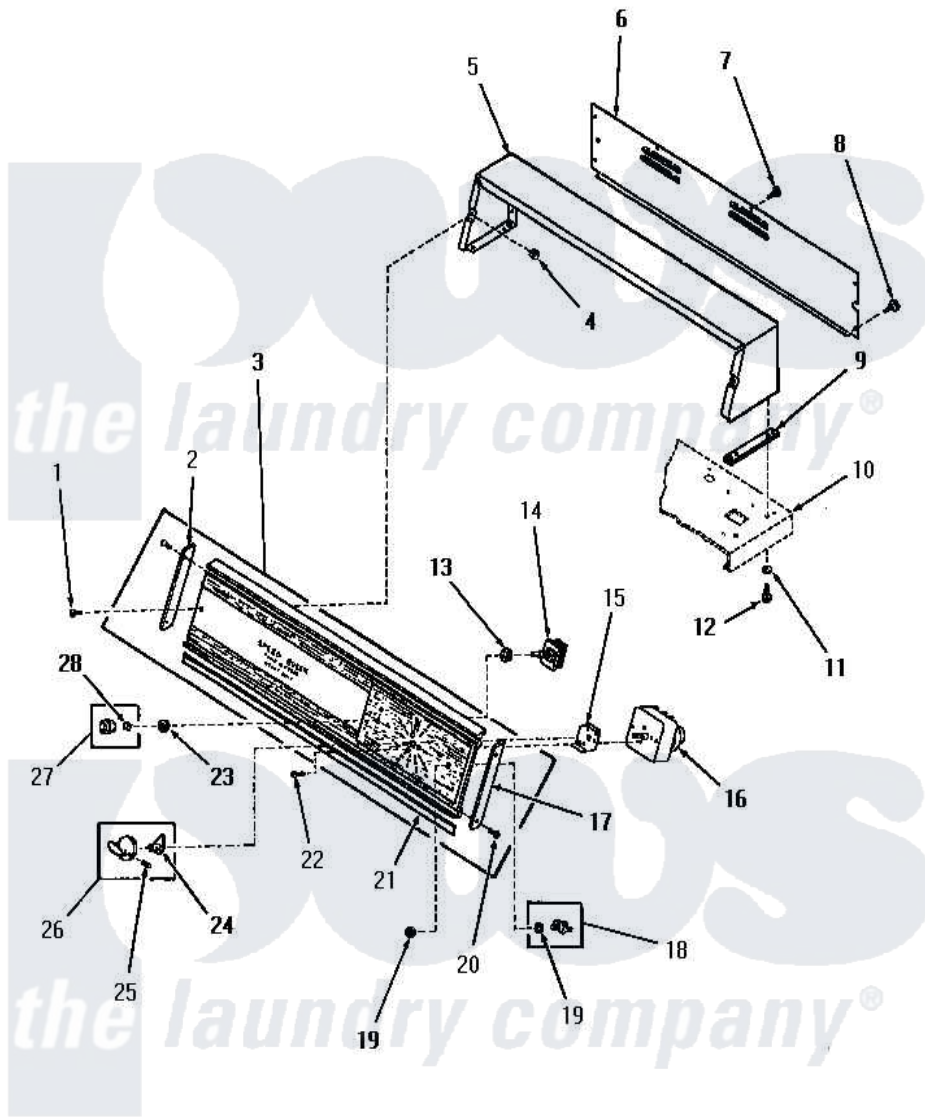

Amana DE3671 07 - CONTROL PANEL, CONTROL HOOD & CONTROLS

CONTROL PANEL, CONTROL HOOD AND CONTROLS

Amana Residential Amana DE3671 Washer Parts Parts Diagram 07 - CONTROL PANEL, CONTROL HOOD & CONTROLS

[Click on the part number to view part](#)

Item	Original Part Number	Replaced By	Status	Part Description
1	25232		Not Available	SCREW,8AB-18X7/8 OVAL
2	25072		Not Available	END CAP, LEFT
3	54986		Not Available	CONTROL PANEL
4	54038			NUt, Speed U-Type
5	52530W		Not Available	CONTROL HOOD, WHITE
"	52530H		Not Available	CONTROL HOOD, HARVEST GOLD
"	52530A		Not Available	CONTROL HOOD, AVOCADO
6	52539GR		Not Available	CONTROL HOOD REAR COVER, GRAY
7	23222	3177991		Screw
8	25724		Not Available	HEX HEAD SCREW
9	23028		Not Available	GASKET,CONTROL BOX END
10	Y00000000		Not Available	SEE NOTE CABINET TOP
11	20493			Washer, 11/64 ID x 3/8 OD
12	23962	W10116760		Screw

13	91176		Lockwasher, 3/8 Intshkp
14	52624	58813P	Switch W/Instructions
15	25966		Not Available SPACER,TIMER
16	52610		Not Available TIMER
17	25073		Not Available END CAP, RIGHT
18	53768	55882P	Assembly- Switch
19	52947		Nut, Hex 15/32-32
20	52864	500226	Screw, 8b-16 x 5/8 Tap
21	Y0053880		Not Available ACTUATOR, WATER
22	Y0054441		Not Available NAMEPLATE, HANDLE
23	24205		Nut, Knurled 3/8-24
24	24857		Not Available INDICATOR
25	25285		Not Available SETSCREW
26	24858		Not Available ASSY,KNOB-TIMER
27	22245		Not Available xREPLACE
28	22244		Not Available CLIP,C xREPLACE