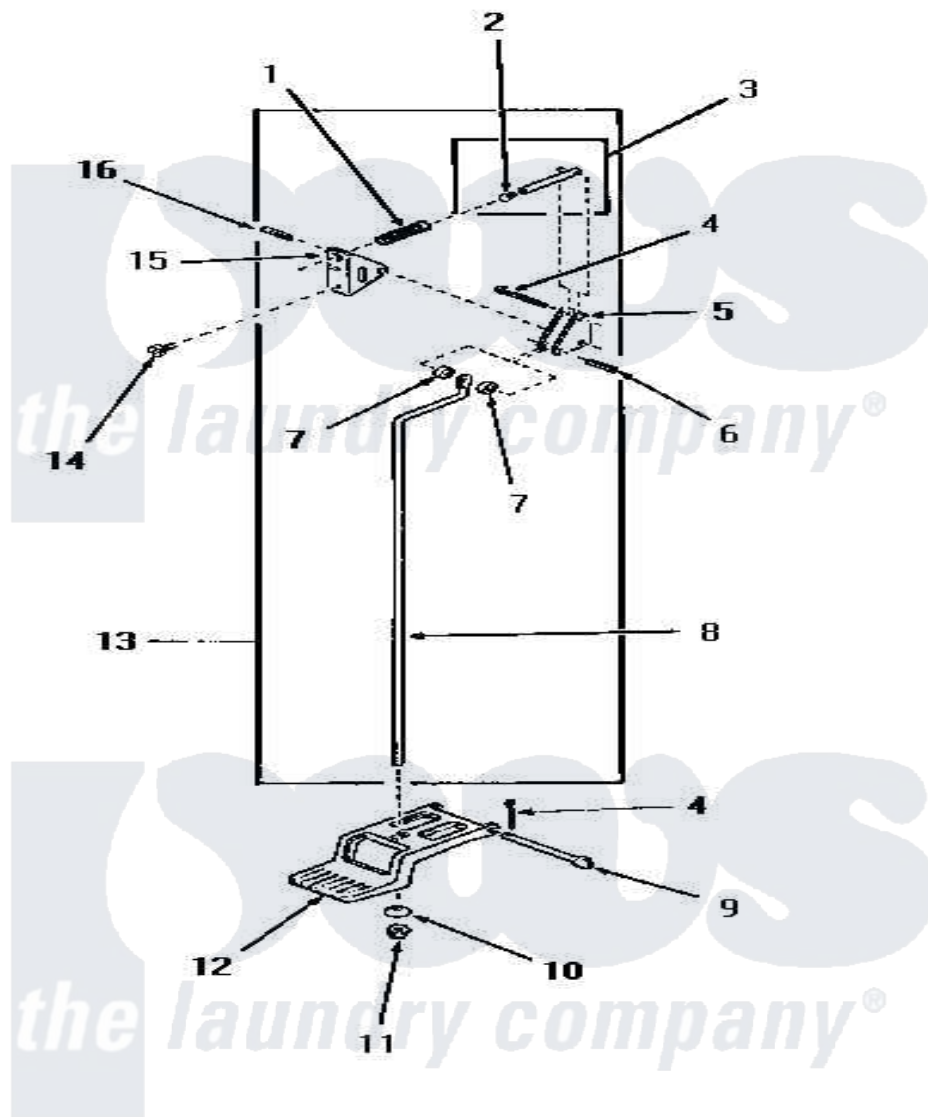

Amana DE3671 08 - DOOR RELEASE

DOOR RELEASE

Amana [Residential Amana DE3671 Washer Parts](#) Parts Diagram 08 - DOOR RELEASE
 Click on the part number to view part

Item	Original Part Number	Replaced By	Status	Part Description
1	51065		Not Available	DOOR RELEASE SPRING
2	51786		Not Available	PLUG
3	51841		Not Available	DOOR RELEASE PIN ASSEMBLY
4	02578			Pin, Cotter
5	51041		Not Available	DOOR RELEASE LEVER
6	51161		Not Available	PIN,ROLL 1/8 X 3/4
7	51121			Door Release Spacer
8	51837		Not Available	DOOR RELEASE ROD
9	51045		Not Available	PEDAL HINGE PIN
10	51046		Not Available	NYLON WASHER
11	51271		Not Available	NUT
12	51802			Pedal, Foot
13	51844		Not Available	DOOR RELEASE ASSEMBLY
14	51246		Not Available	SCREW
15	51052		Not Available	DOOR RELEASE BRACKET
16	51161		Not Available	PIN,ROLL 1/8 X 3/4