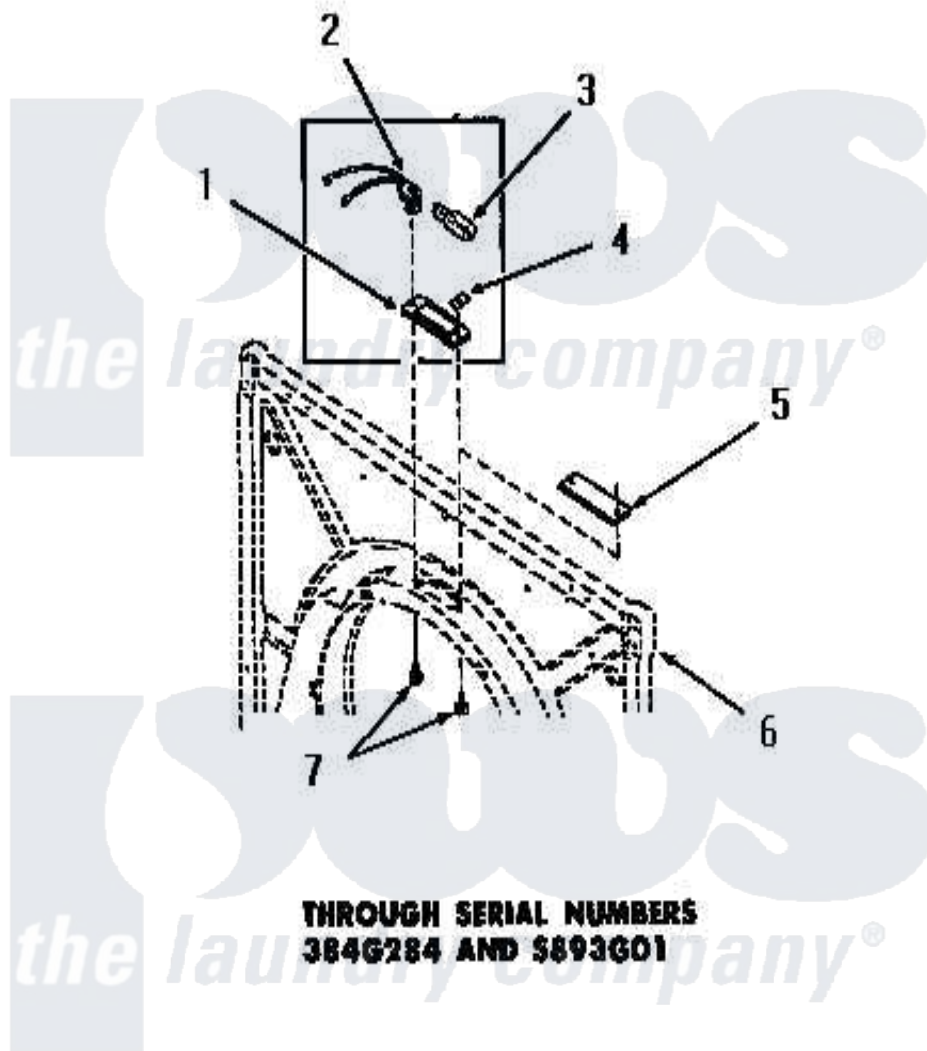

Amana DE3671 09 - DRUM LIGHT & COVER PLATE

Amana [Residential Amana DE3671 Washer Parts](#) Parts Diagram 09 - DRUM LIGHT & COVER PLATE
 Click on the part number to view part

Item	Original Part Number	Replaced By	Status	Part Description
1	51070			Lens, Drum Light
2	Y51887		Not Available	BULB RECEPTACLE
3	21608	A3167501		Lamp Oven, Int.
4	Y51788		Not Available	SPEED NUT
5	53911		Not Available	COVER PLATE
6	Y00000000		Not Available	SEE NOTE FRONT FRAME AND AIR SHROUD
7	51784		Not Available	SCREW, 10B-16 X 1/2 HEX