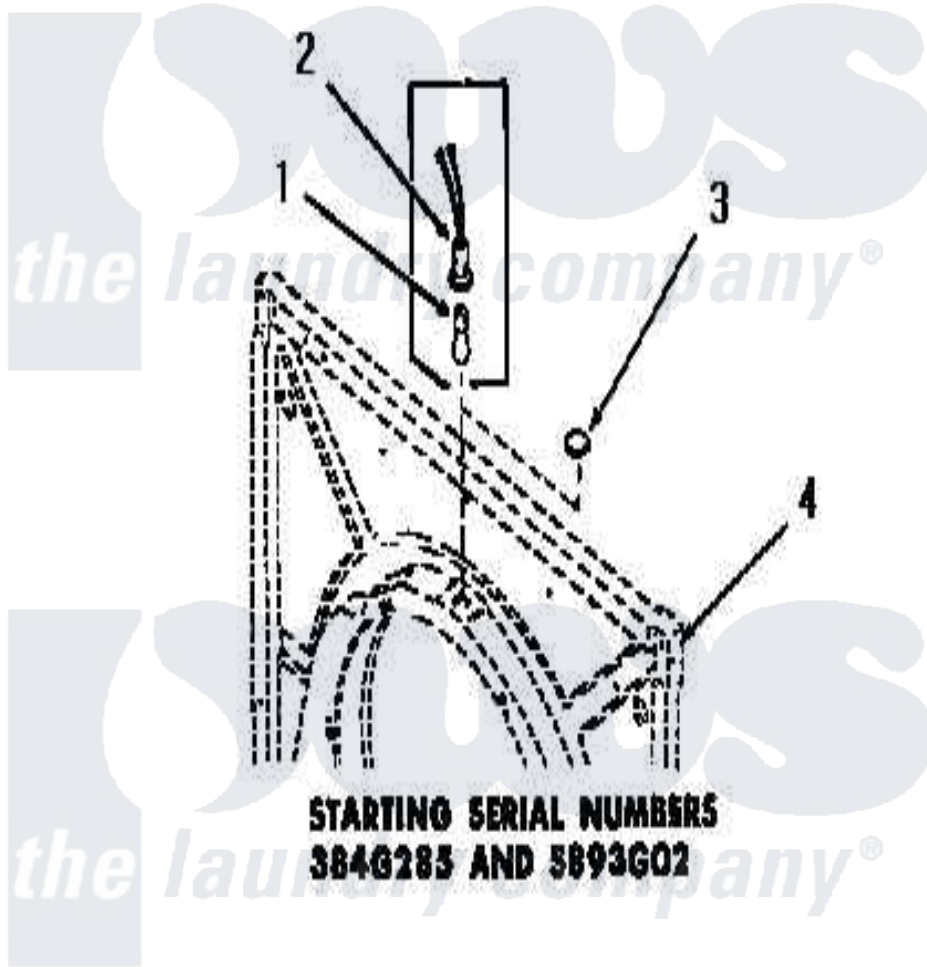

Amana DE3671 10 - DRUM LIGHT & COVER PLATE

[Amana Residential Amana DE3671 Washer Parts](#) Parts Diagram 10 - DRUM LIGHT & COVER PLATE
Click on the part number to view part

Item	Original Part Number	Replaced By	Status	Part Description
1	Y54608	31001575		Bulb, Cylinder Light
2	Y0054609	M0270519		Washer
3	54610		Not Available	PLUG BUTTON
4	Y00000000		Not Available	SEE NOTE FRONT FRAME AND AIR SHROUD