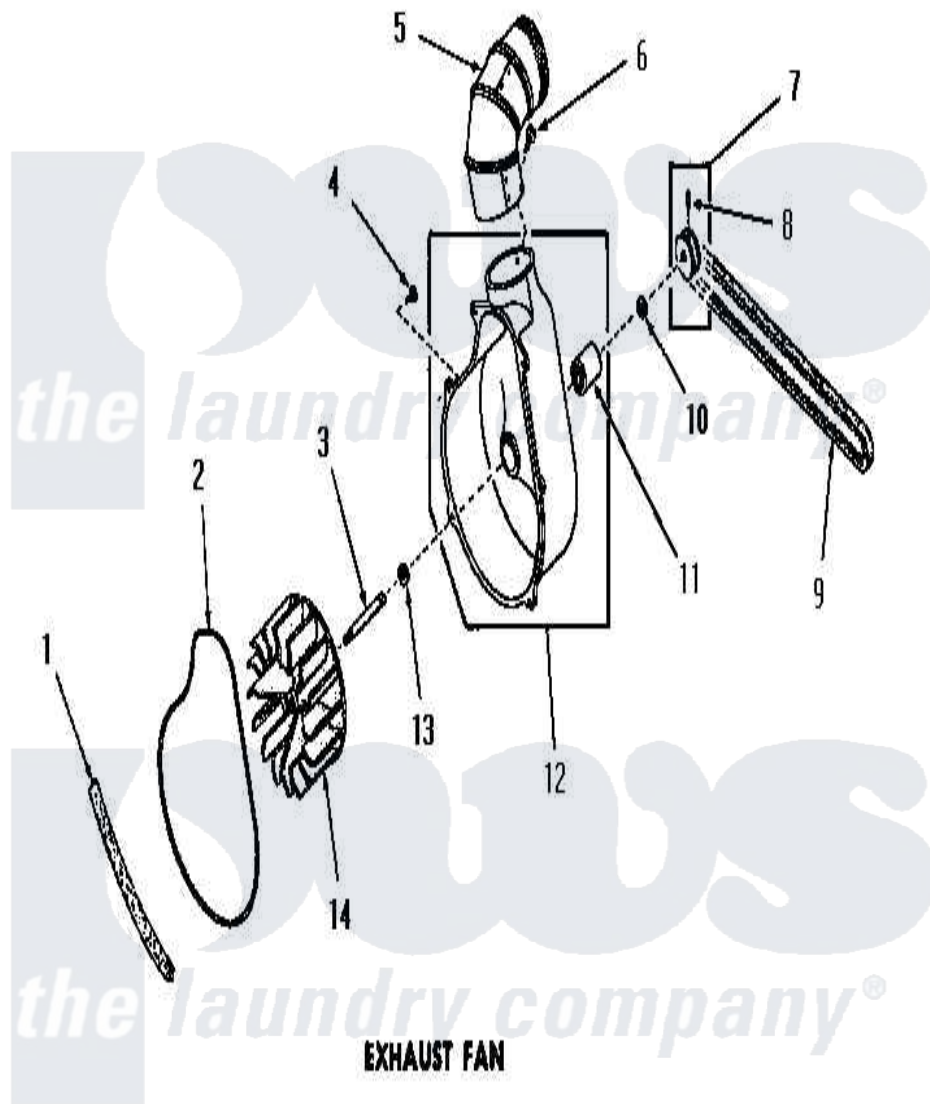

Amana DE3671 11 - EXHAUST FAN

Amana [Residential Amana DE3671 Washer Parts](#) Parts Diagram 11 - EXHAUST FAN
 Click on the part number to view part

Item	Original Part Number	Replaced By	Status	Part Description
1	51790			Seal
2	51791			Gasket, Housing
3	53519		Not Available	EXHAUST FAN SHAFT
4	51784		Not Available	SCREW, 10B-16 X 1/2 HEX
5	Y0052707	31986601B		Switch, Rocker
6	23222	3177991		Screw
7	53521		Not Available	ASSY, PULLEY
8	02771			Screw, 1/4-20 x 3/8 Hex S
9	51994			Belt
10	52549			Washer, 501 ID X3/4 Odx
11	51991		Not Available	BEARING
12	51946		Not Available	HOUSING, BLOWER
13	52549			Washer, 501 ID X3/4 Odx
14	90585		Not Available	IMPELLER