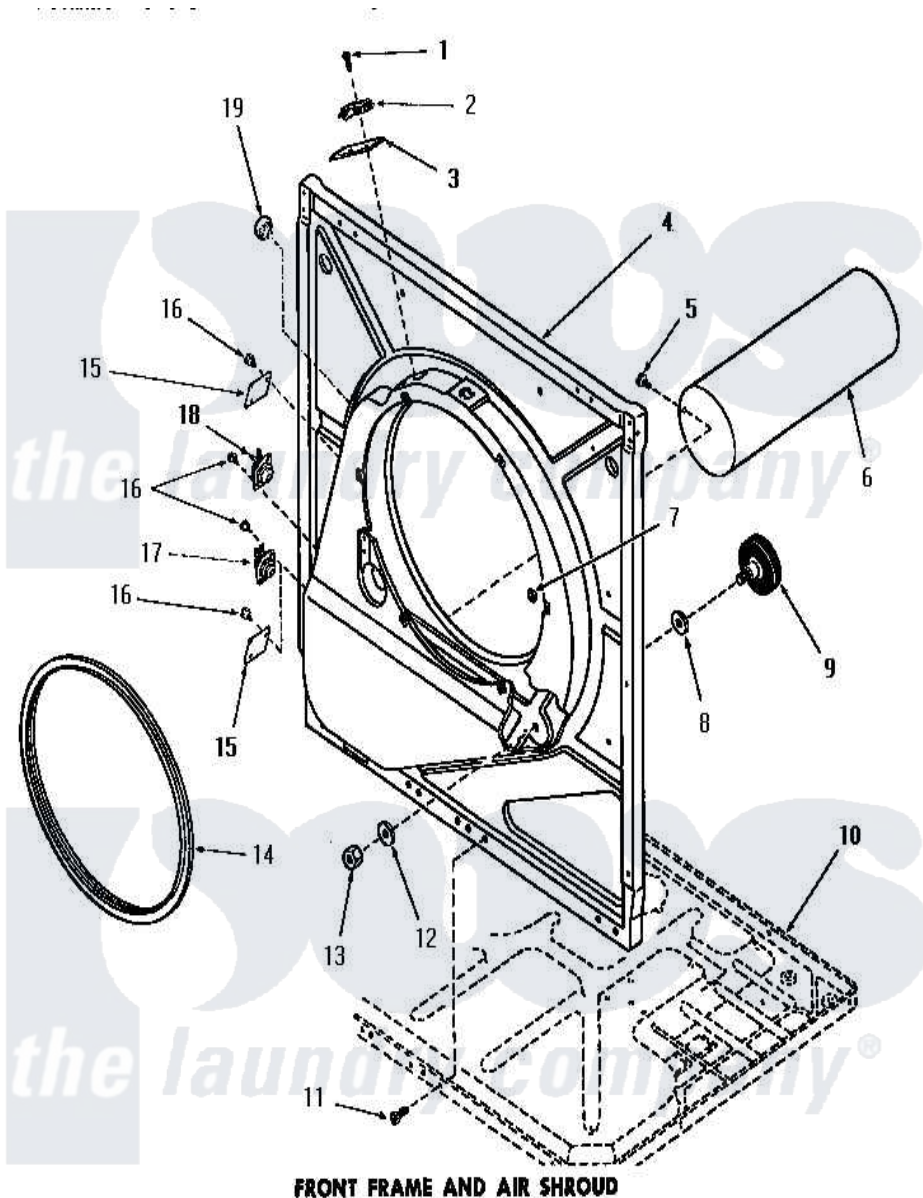

Amana DE3671 12 - FRONT FRAME & AIR SHROUD

FRONT FRAME AND AIR SHROUD

Amana [Residential Amana DE3671 Washer Parts](#) Parts Diagram 12 - FRONT FRAME & AIR SHROUD
 Click on the part number to view part

Item	Original Part Number	Replaced By	Status	Part Description
1	51783			Screw, 6b-20 X 7/8 HeX
2	Y51143		Not Available	SWITCH
3	52112			Insulation
4	51850		Not Available	FRONT FRAME AND AIR SHROUD
5	52150	489464		Screw
6	51821		Not Available	EXHAUST DUCT
7	52865		Not Available	SPEED NUT
8	52123			Washer
9	53555	56285		Roller Cylinder
10	Y00000000		Not Available	SEE NOTE FRAME BASE
11	51784		Not Available	SCREW, 10B-16 X 1/2 HEX
12	52122			Washer
13	52124		Not Available	NUT
14	51798		Not Available	GASKET
15	52550		Not Available	COVER PLATE
16	23222	3177991		Screw

17	51987	Not Available	THERMOSTAT
18	Y52394		Thermostat
19	Y0053719	Not Available	CAPILLARY & SUCTION LINE ASSY