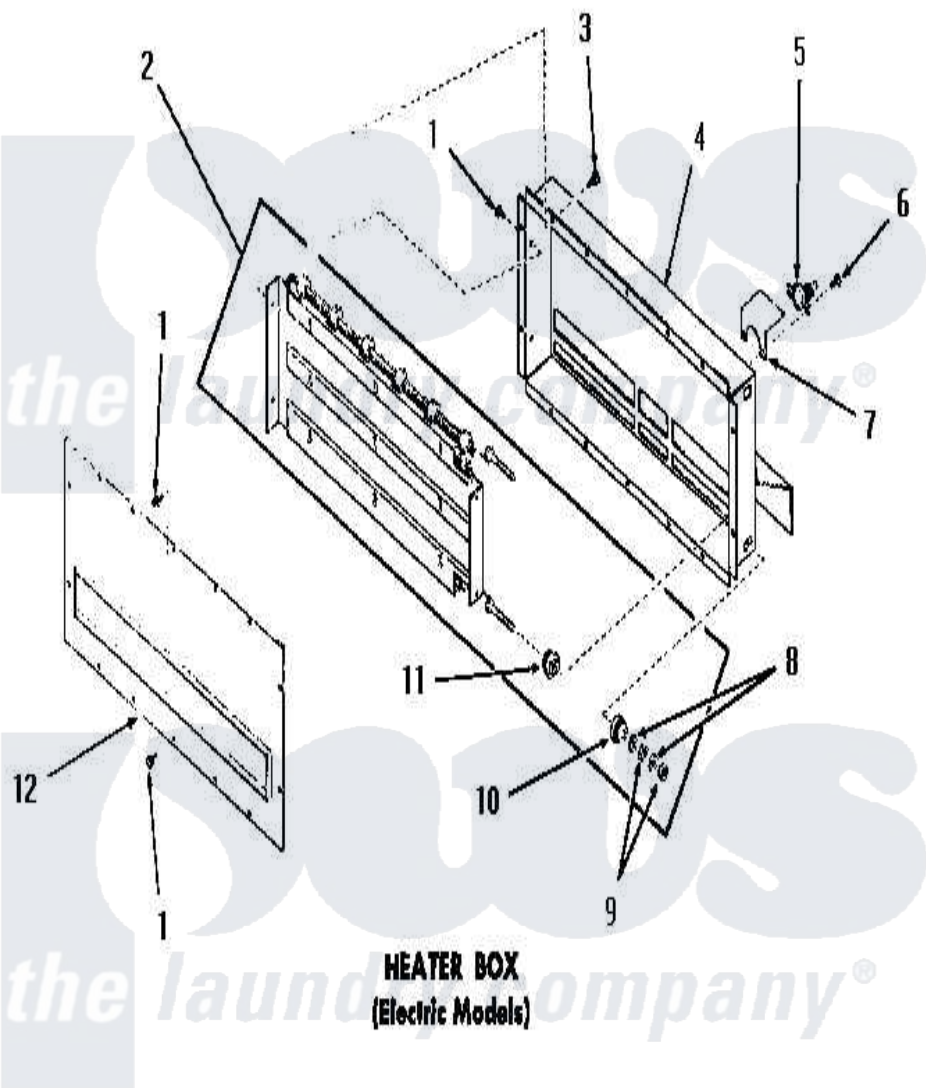

# Amana DE3671 13 - HEATER BOX

**HEATER BOX**  
(Electric Models)

Amana [Residential Amana DE3671 Washer Parts](#) Parts Diagram 13 - HEATER BOX  
Click on the part number to view part

Item	Original Part Number	Replaced By	Status	Part Description
1	51780	<a href="#">3390631</a>		Screw, 10-16 X 3/8
2	Y52626		Not Available	ELEMENT,HEATER-240V
"	52608		Not Available	ELEMENT,HEATER-230V
"	52306		Not Available	ELEMENT,HEATER-208V
3	51784		Not Available	SCREW,10B-16 X 1/2 HEX
4	Y51876		Not Available	HEATER BOX AND SHIELD
5	<a href="#">55523</a>			Thermostat
6	23222	<a href="#">3177991</a>		Screw
7	52117		Not Available	THERMOSTAT SHIELD
8	54532		Not Available	WASHER
9	54531		Not Available	NUT
10	51145		Not Available	INSULATOR
11	<a href="#">51146</a>			Insulator
12	51867		Not Available	HEATER BOX COVER PLATE