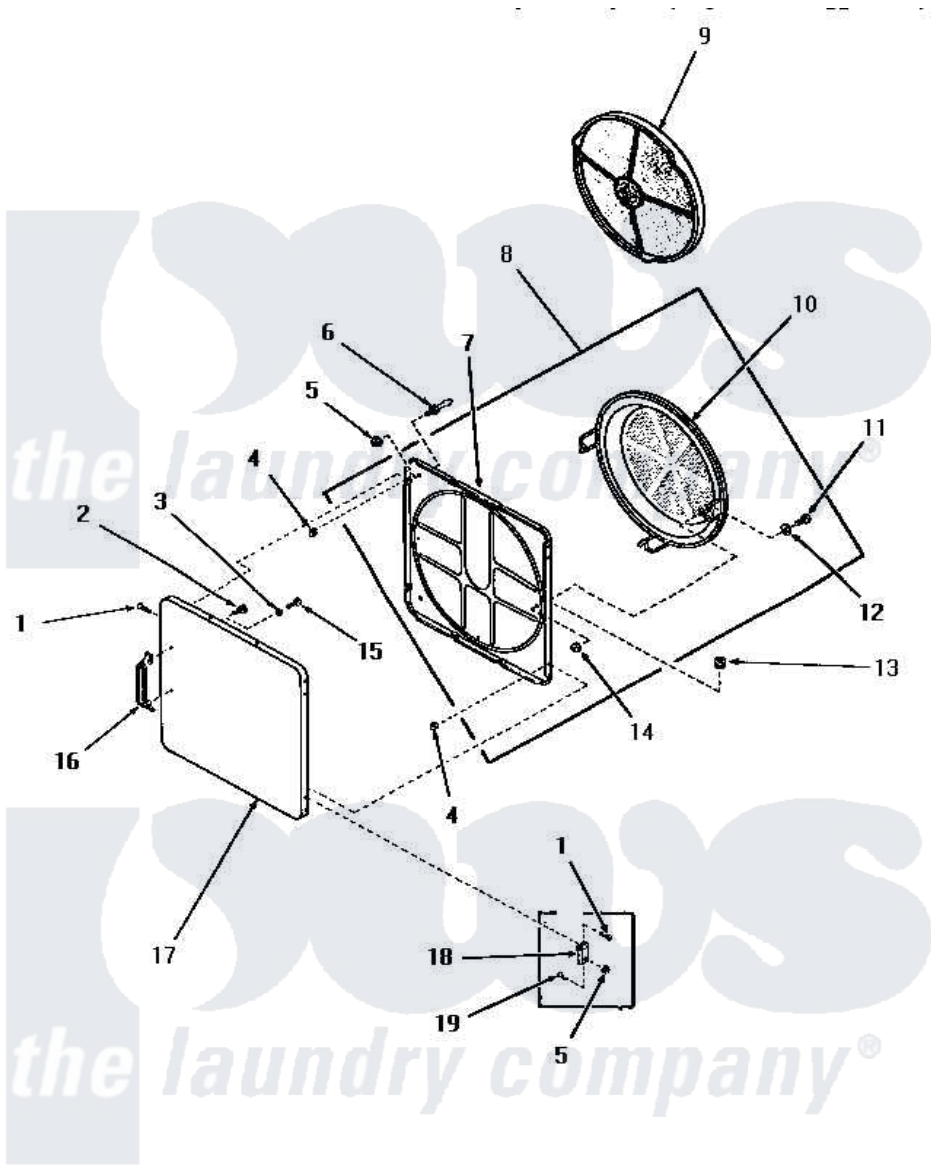

Amana DE3671 14 - LOADING DOOR

LOADING DOOR
(Through Serial Nos. 31V9368 and S66Y580)

Amana [Residential Amana DE3671 Washer Parts](#) Parts Diagram 14 - LOADING DOOR
Click on the part number to view part

Item	Original Part Number	Replaced By	Status	Part Description
1	52864	500226		Screw, 8b-16 x 5/8 Tap
2	52150	489464		Screw
3	Y20278		Not Available	LOCKWASHER
4	52865		Not Available	SPEED NUT
5	51236	488130		Nut
6	51992			Strike, Door
7	54730		Not Available	INNER DOOR PANEL
8	54738		Not Available	ASSY,HOUSING & PANEL
9	53002		Not Available	NO LONGER AVAILABLE
10	54731	54-731		Bake Element
11	24688		Not Available	CAP SCREW
12	Q6275		Not Available	WASHER
13	51858			Grommet
14	52566	27001225		Nut, Jam Mid Lock 1/4-20
15	22024	20001169		22024 24
16	54068	61925		Pull Door Commercial Black

17	52489A	Not Available	OUTER DOOR PANEL, AVOCADO
"	52489C	Not Available	OUTER DOOR PANEL, COPPERTONE
"	52489H	Not Available	OUTER DOOR PANEL, HARVEST GOLD
"	52489W	Not Available	OUTER DOOR PANEL, WHITE
18	70014		Hinge
19	22649		Screw, 8-32 X 13/32 FI