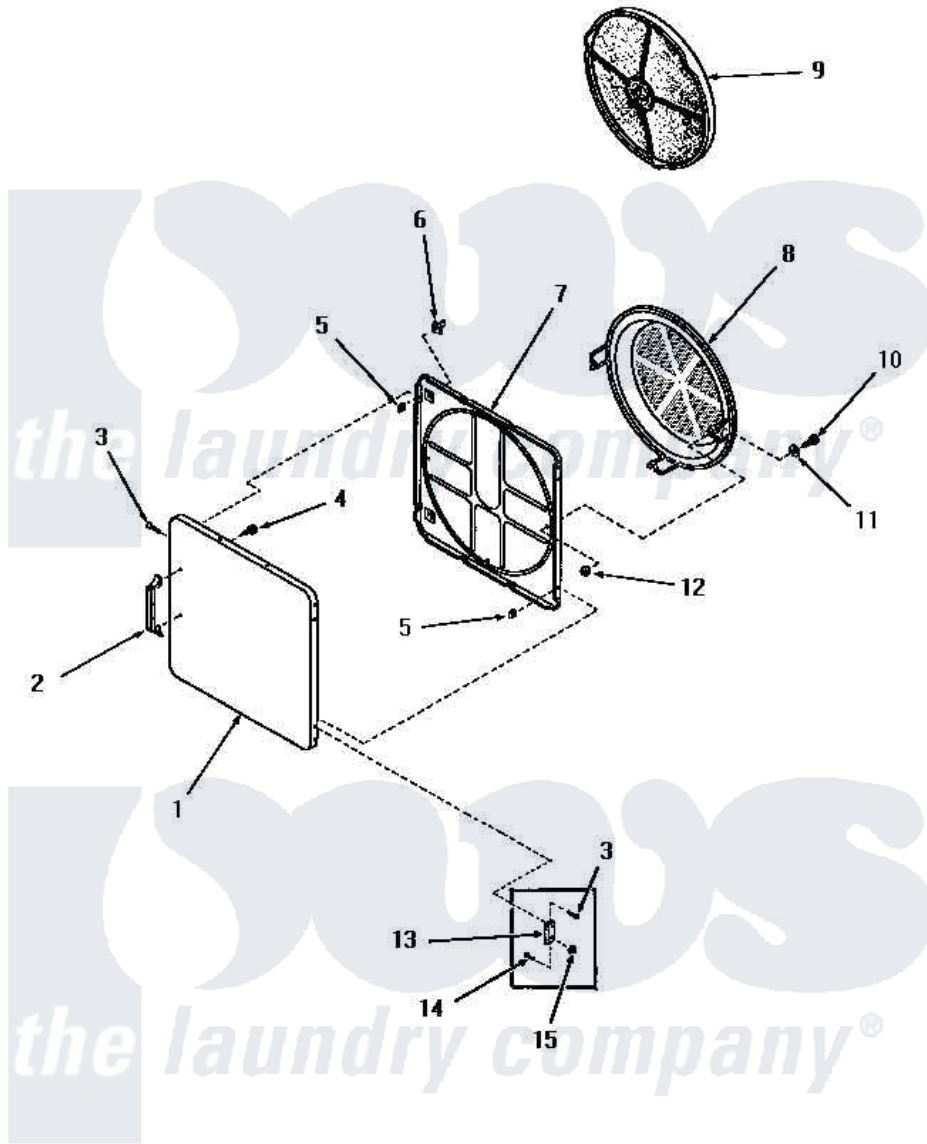

Amana DE3671 15 - LOADING DOOR

LOADING DOOR (Starting Serial Nos. 31V9369 and S66Y581)

Amana [Residential Amana DE3671 Washer Parts](#) Parts Diagram 15 - LOADING DOOR
Click on the part number to view part

Item	Original Part Number	Replaced By	Status	Part Description
1	52489W		Not Available	OUTER DOOR PANEL, WHITE
"	52489H		Not Available	OUTER DOOR PANEL, HARVEST GOLD
"	52489C		Not Available	OUTER DOOR PANEL, COPPERTONE
"	52489A		Not Available	OUTER DOOR PANEL, AVOCADO
2	54068	61925		Pull Door Commercial Black
3	52864	500226		Screw, 8b-16 x 5/8 Tap
4	52150	489464		Screw
5	52865		Not Available	SPEED NUT
6	54661	LA-1003		Door Catch Kit
7	54665	54-665		Bake Element
8	54731	54-731		Bake Element
9	53002		Not Available	NO LONGER AVAILABLE
10	24688		Not Available	CAP SCREW
11	Q6275		Not Available	WASHER

12	52566	27001225	Nut, Jam Mid Lock 1/4-20
13	70014		Hinge
14	22649		Screw, 8-32 X 13/32 FI
15	51236	488130	Nut