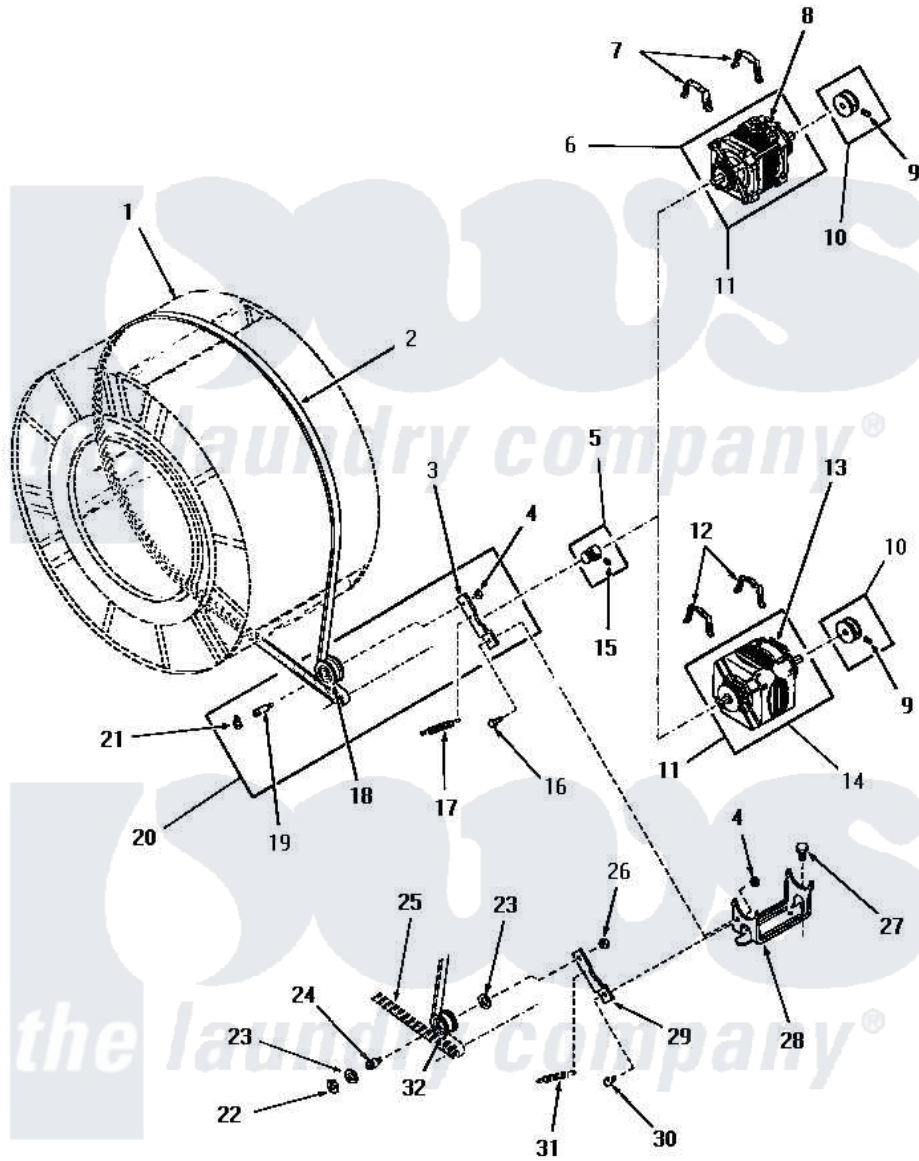

# Amana DE3671 16 - MOTOR, IDLER & BELT

**MOTOR, IDLER AND BELT**

Amana [Residential Amana DE3671 Washer Parts](#) Parts Diagram 16 - MOTOR, IDLER & BELT  
 Click on the part number to view part

Item	Original Part Number	Replaced By	Status	Part Description
1	Y00000000		Not Available	SEE NOTE CLOTHES DRUM
2	<a href="#">52556</a>			Belt
3	54410		Not Available	LEVER, IDLER
4	52566	<a href="#">27001225</a>		Nut, Jam Mid Lock 1/4-20
5	52593		Not Available	ASSY, MOTOR PULLEY
6	Y00000000		Not Available	SEE NOTE GENERAL ELECTRIC FORM "V" MOTOR
7	51789	<a href="#">660658</a>		Clamp, Motor Mounting 343481 685441
8	53249		Not Available	SWITCH
9	<a href="#">02771</a>			Screw, 1/4-20 x 3/8 Hex S
10	<a href="#">53522</a>			Pulley, Motor
11	52697		Not Available	MOTOR
12	51789	<a href="#">660658</a>		Clamp, Motor Mounting 343481 685441
13	Y00000000		Not Available	SEE NOTE WESTINGHOUSE -- (NOT REPLACEABLE)

"	53226	Not Available	SWITCH,MOTOR
"	53214	Not Available	MOTOR SWITCH, DELCO
"	<a href="#">53213</a>		Switch
14	Y00000000	Not Available	SEE NOTE GENERAL ELECTRIC FORM ``T`` MOTOR
15	52906	Not Available	SETSCREW
16	<a href="#">52567</a>		Bolt, Shoulder
17	<a href="#">52323</a>		Spring
18	<a href="#">Y54414</a>		Assembly, Wheel And Bearing
19	54411	Not Available	SHAFT,IDLER LEVER
20	54415	Not Available	LEVER,IDLER
21	<a href="#">23748</a>		Ring, Retaining
22	<a href="#">70061</a>		Ring, Retaining
23	<a href="#">Y52564</a>		Washer
24	52611	Not Available	SHAFT,IDLER xREPLACE
25	Y00000000	Not Available	SEE NOTE BELT
26	52124	Not Available	NUT
27	23928	Not Available	CAP SCREW AND LOCKWASHER
28	51824	Not Available	MOUNT,MOTOR
29	52562	Not Available	IDLER LEVER
30	Y00000000	Not Available	SEE NOTE SHOULDER BOLT
31	Y00000000	Not Available	SEE NOTE SPRING
32	52561	Not Available	IDLER PULLEY