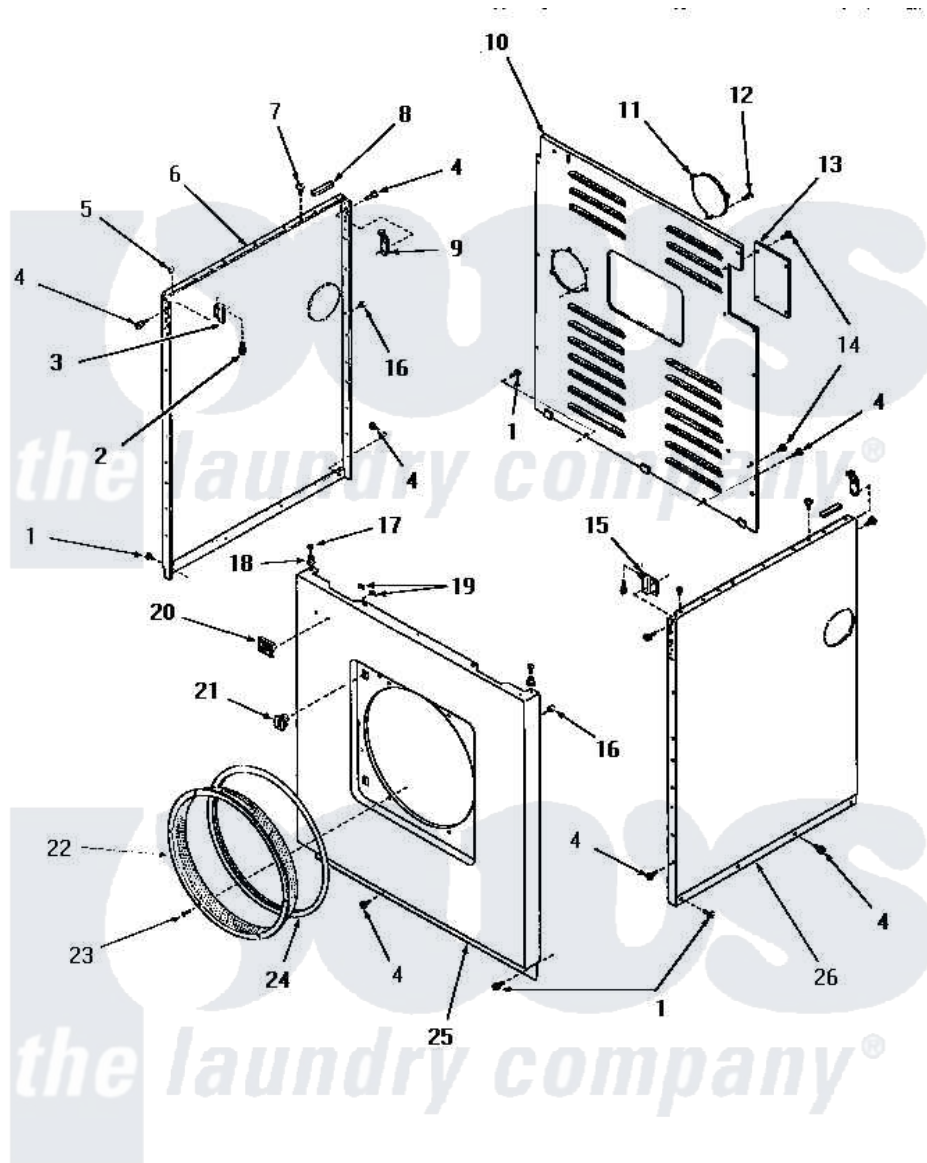

Amana DE3671 17 - PANELS

PANELS

Amana [Residential Amana DE3671 Washer Parts](#) Parts Diagram 17 - PANELS
 Click on the part number to view part

Item	Original Part Number	Replaced By	Status	Part Description
1	25723	27001200		Screw
2	23008			Screw, 10-24 X 3/4 Sems
3	22847		Not Available	BRACKET
4	51784		Not Available	SCREW,10B-16 X 1/2 HEX
5	21176			Bumper
6	52669W		Not Available	SIDE PANEL, LEFT, WHITE
"	52669C		Not Available	SIDE PANEL, LEFT, COPPERTONE
"	52669H		Not Available	SIDE PANEL, LEFT, HARVEST GOLD
"	52669A		Not Available	SIDE PANEL, LEFT, AVOCADO
7	52442		Not Available	SCREW, No.10-16 X 3/8"
8	80312			Bumper Pad
9	52487			Lug, Hold-Down
10	52677W		Not Available	REAR PANEL, WHITE
"	52677GR		Not Available	PANEL,REAR xREPLACE