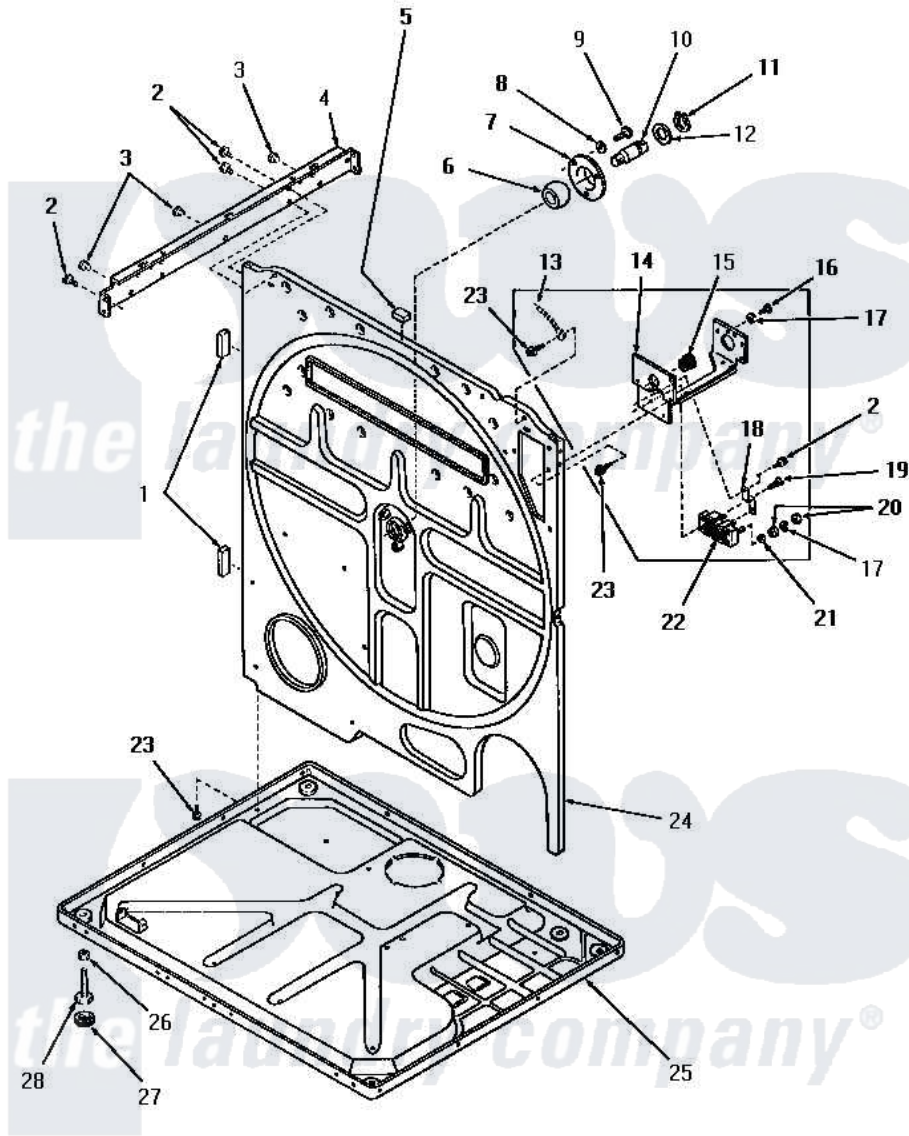

Amana DE3671 18 - REAR FRAME & FRAME BASE

REAR FRAME AND FRAME BASE

Amana [Residential Amana DE3671 Washer Parts](#) Parts Diagram 18 - REAR FRAME & FRAME BASE
 Click on the part number to view part

Item	Original Part Number	Replaced By	Status	Part Description
1	20354		Not Available	BUMPER PAD
2	51780	3390631		Screw, 10-16 X 3/8
3	21685	40038001		Bumper
4	51818		Not Available	SUPPORT CHANNEL, RIGHT OR LEFT
5	54024		Not Available	BUMPER
6	Y52079			Bearing, Drum Shaft
7	51826		Not Available	COVER,BEARING
8	03189			LoCkwasher, 1/4 Std-C P
9	53589	8204624		Bolt
10	53132		Not Available	SHAFT,DRUM
11	70061			Ring, Retaining
12	Y52564			Washer
13	Y00000000		Not Available	SEE NOTE GROUND WIRE, GREEN
14	Y52110		Not Available	TERMINAL BLOCK BRACKET
15	52113			Relief, Strain

16	52909		Screw, 10B-16 X 1/2 HeX
17	51474	Not Available	WASHER, 13/64IDX1/2ODX.
18	53950	Not Available	STRAP,GROUND
19	Q6535	Not Available	SCREW, 10B-16 X 3/4 ROU
20	Q6163	Not Available	NUT
21	Q6623	Not Available	WASHER
22	50854	33001244	Block, Terminal
23	51784	Not Available	SCREW, 10B-16 X 1/2 HEX
24	52574	Not Available	FRAME,REAR
25	Y52572	Not Available	FRAME BASE
26	52794	62739	Nut, Lock
27	70282	Y314137	Foot, Rubber
28	Y52696	Y305086	Adjustable Leg And Nut