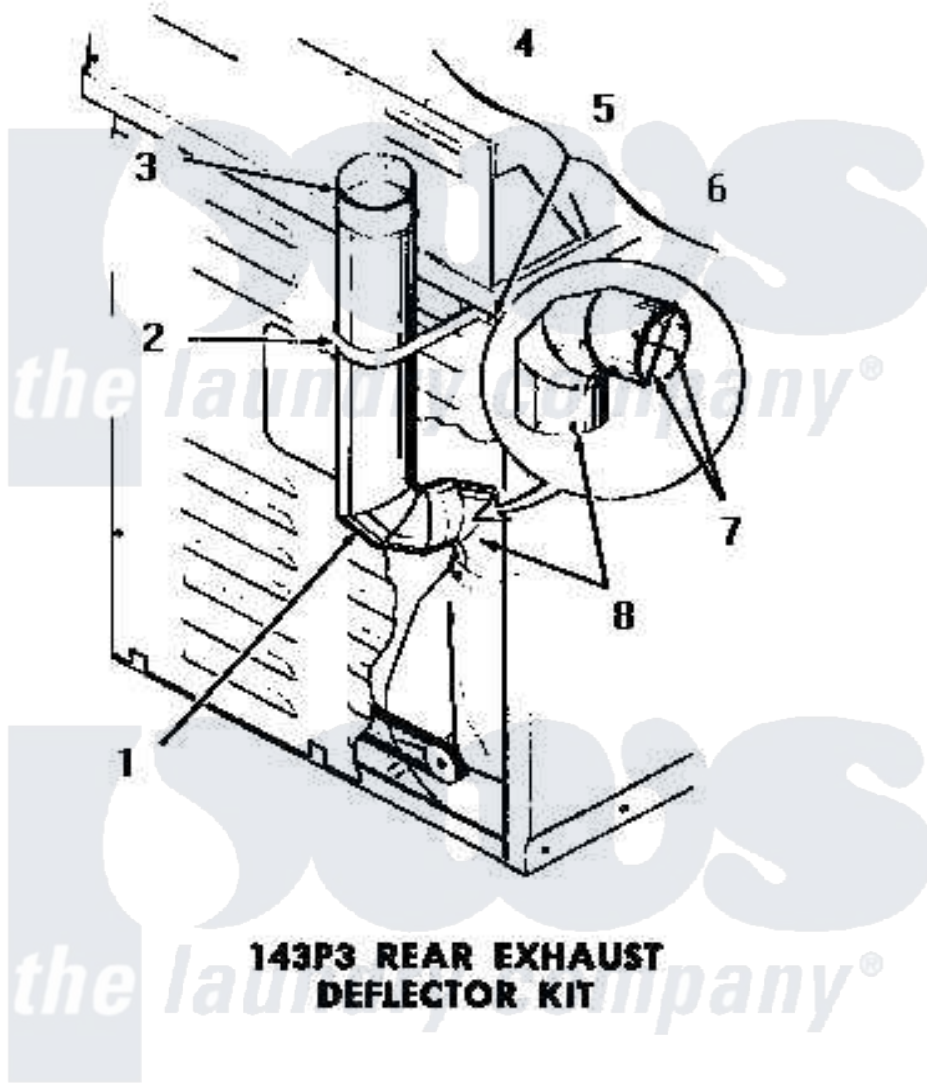

# Amana DE3790 01 - 143P3 REAR EXHAUST DEFLECTOR KIT

**143P3 REAR EXHAUST DEFLECTOR KIT**

Amana [Residential Amana DE3790 Washer Parts](#) Parts Diagram 01 - 143P3 REAR EXHAUST DEFLECTOR KIT  
 Click on the part number to view part

Item	Original Part Number	Replaced By	Status	Part Description
1	51917		Not Available	ELBOW
2	52127		Not Available	SUPPORT BRACKET
3	Y52129		Not Available	EXHAUST PIPE, 4" X 18"
4	<a href="#">20267</a>			Screw, 10-24 X 3/8 Round
5	<a href="#">03815</a>			Lockwasher, No.10 Ext Shk
6	03673		Not Available	NUT
7	Y00000000		Not Available	SEE NOTE CUT AND REMOVE WIRE GUARDS
8	Y00000000		Not Available	SEE NOTE DRYER EXHAUST ELBOW -- (SUPPLIED WITH DRYER)
NI	143P3		Not Available	REAR EXHAUST DEFLECTOR KIT