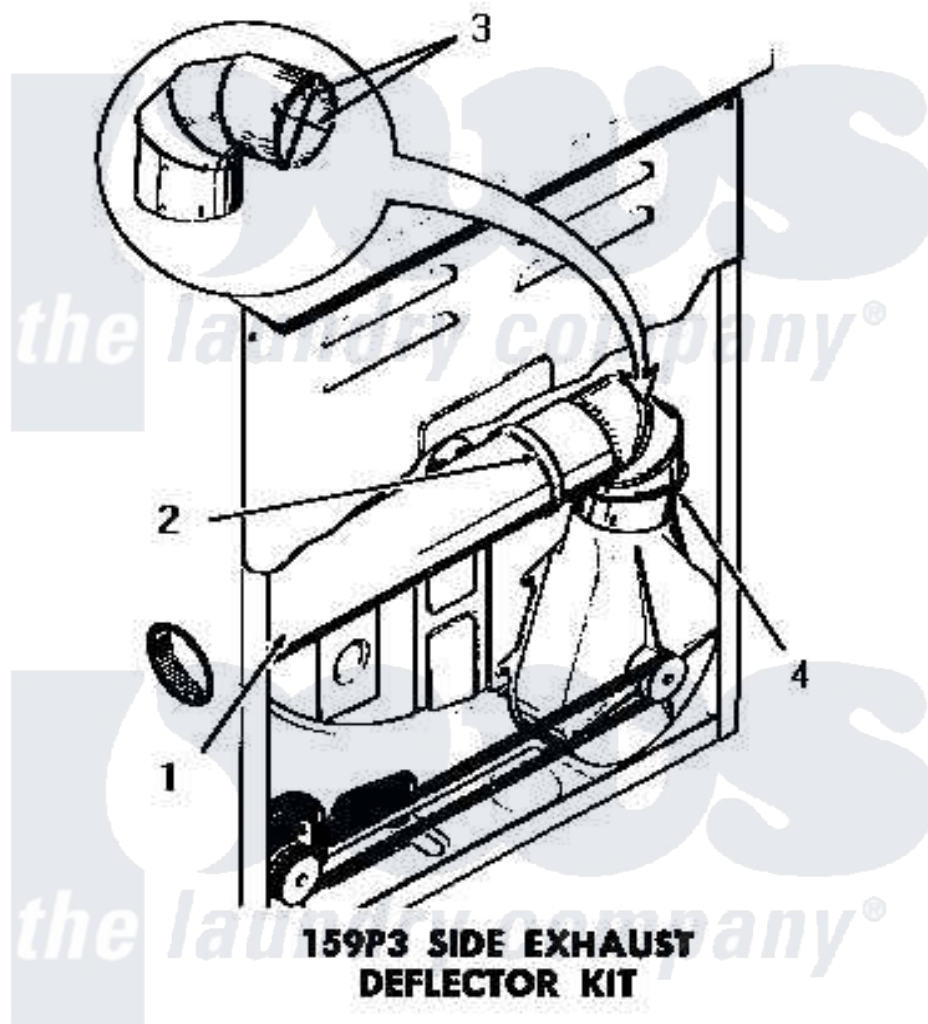

# Amana DE3790 02 - 159P3 SIDE EXHAUST DEFLECTOR KIT

Amana [Residential Amana DE3790 Washer Parts](#) Parts Diagram 02 - 159P3 SIDE EXHAUST DEFLECTOR KIT  
 Click on the part number to view part

Item	Original Part Number	Replaced By	Status	Part Description
1	<a href="#">Y0052776</a>			Handle, Oven Door
2	0052775	<a href="#">0057344</a>		Suptop Burner
3	Y00000000		Not Available	SEE NOTE CUT AND REMOVE WIRE GUARDS
4	Y00000000		Not Available	SEE NOTE DRYER EXHAUST ELBOW -- (SUPPLIED WITH DRYER)
NI	159P3		Not Available	SIDE EXHAUST DEFLECTOR KIT