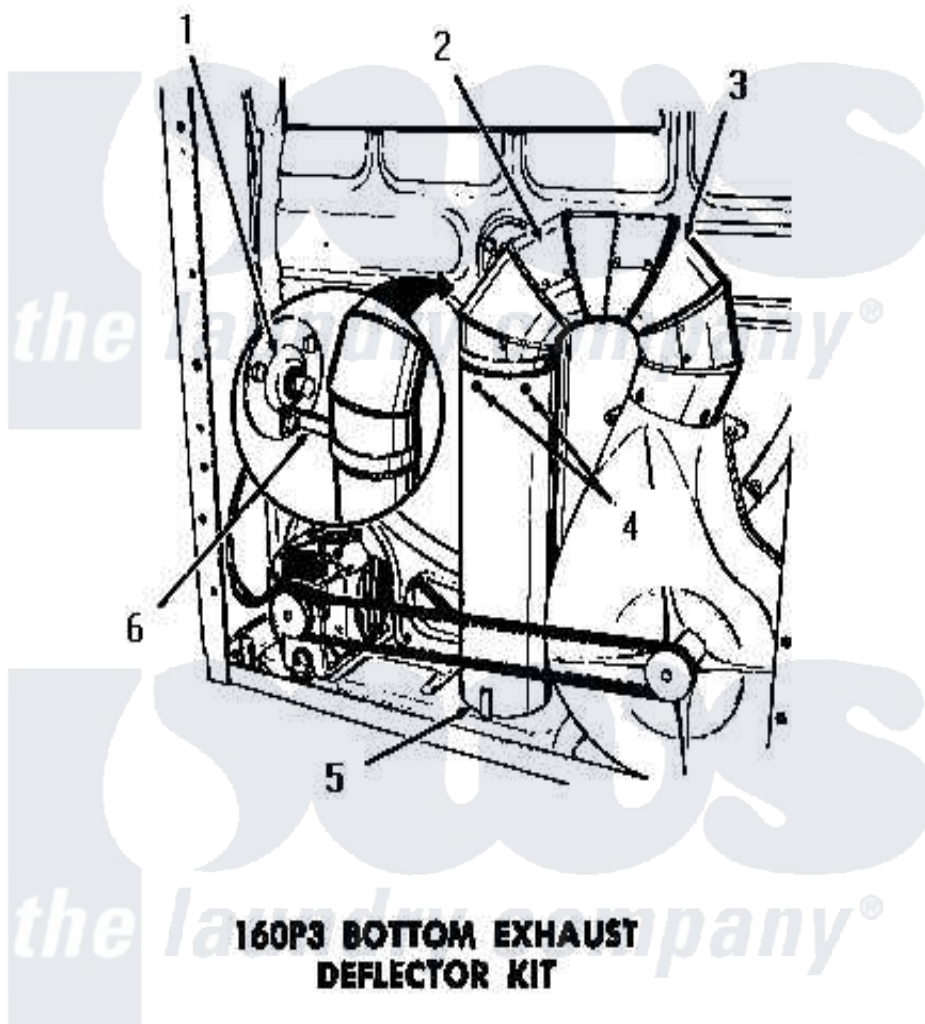

Amana DE3790 03 - 160P3 BOTTOM EXHAUST DEFLECTOR KIT

160P3 BOTTOM EXHAUST DEFLECTOR KIT

[Amana Residential Amana DE3790 Washer Parts](#) Parts Diagram 03 - 160P3 BOTTOM EXHAUST DEFLECTOR KIT
 Click on the part number to view part

| Item | Original Part Number | Replaced By | Status | Part Description |
|------|----------------------|-------------------------|---------------|---|
| 1 | Y00000000 | | Not Available | SEE NOTE BEARING RETAINER |
| 2 | 52699 | | Not Available | SHORT 90 DEGREES ELBOW |
| 3 | Y00000000 | | Not Available | SEE NOTE DRYER EXHAUST ELBOW -- (SUPPLIED WITH DRYER) |
| 4 | 23222 | 3177991 | | Screw |
| 5 | 52698 | | Not Available | EXHAUST TUBE |
| 6 | 0052775 | 0057344 | | Suptop Burner |
| NI | 160P3 | | Not Available | BOTTOM EXHAUST DEFLECTOR KIT |