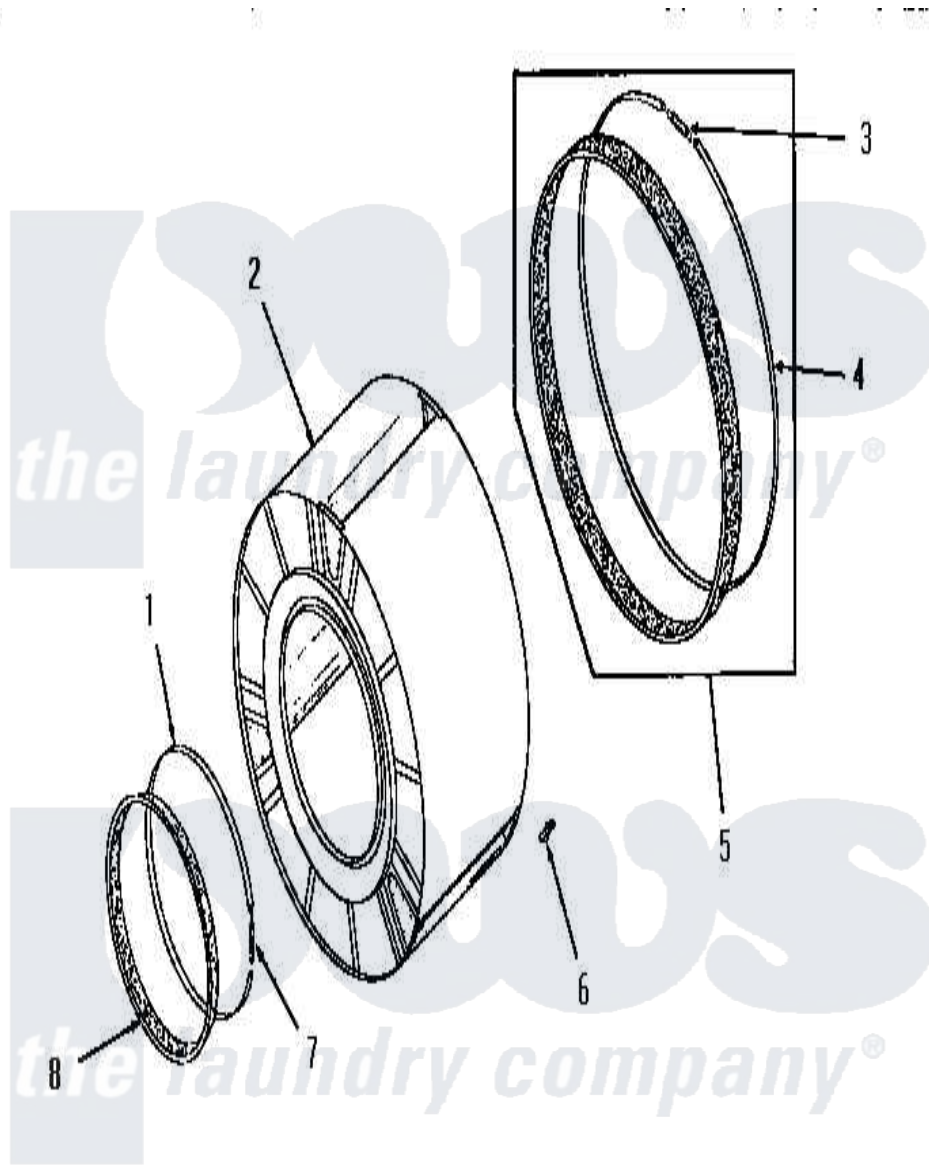

Amana DE3790 06 - CLOTHES DRUM

CLOTHES DRUM

Amana [Residential Amana DE3790 Washer Parts](#) Parts Diagram 06 - CLOTHES DRUM
 Click on the part number to view part

Item	Original Part Number	Replaced By	Status	Part Description
1	50169			Strap, Retainer
2	53135			Assembly, Drum
3	52310			Spring
4	50781			Strap, Seal
5	51883A			Assembly, Seal
6	51201		Not Available	CLIP
7	50168			Spring
8	51881			Seal, Front