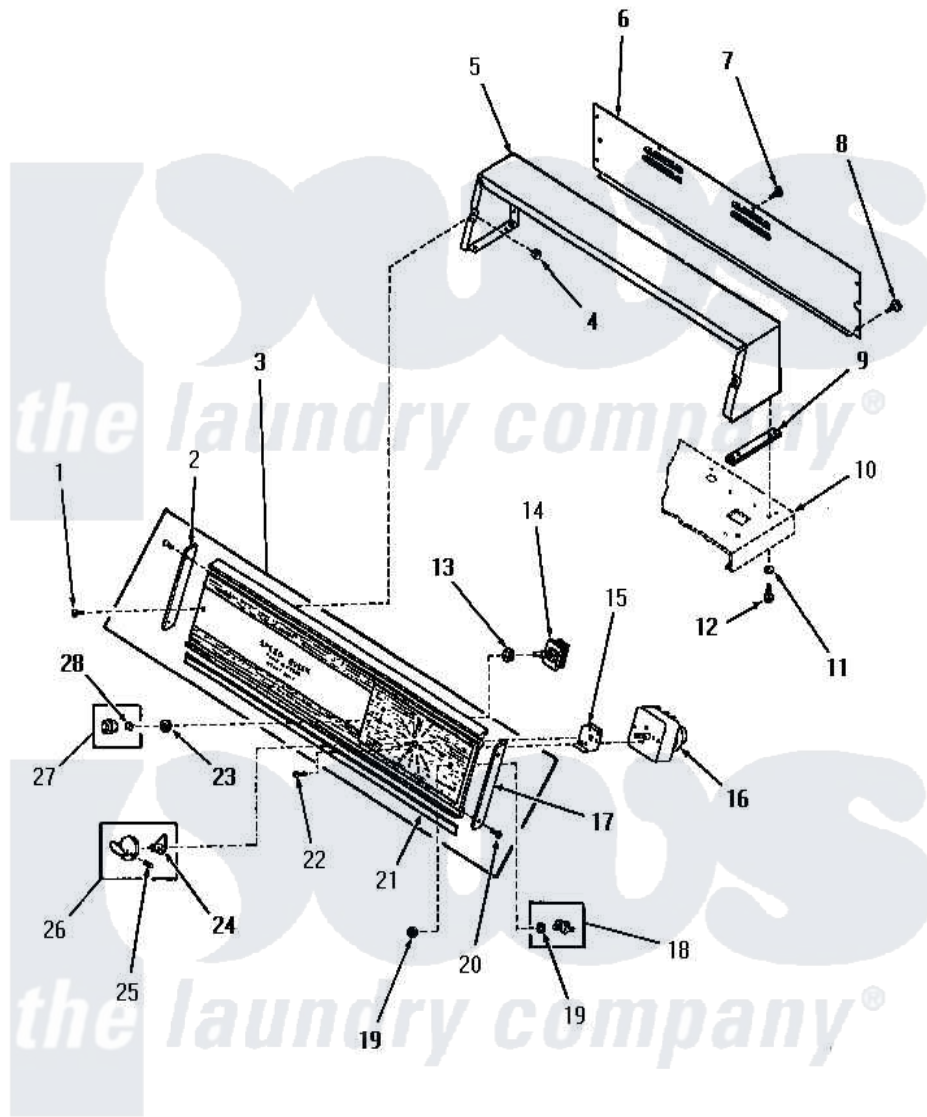

Amana DE3790 07 - CONTROL PANEL, CONTROL HOOD & CONTROLS

CONTROL PANEL, CONTROL HOOD AND CONTROLS

Amana Residential Amana DE3790 Washer Parts Parts Diagram 07 - CONTROL PANEL, CONTROL HOOD & CONTROLS

[Click on the part number to view part](#)

| Item | Original Part Number | Replaced By | Status | Part Description |
|------|-----------------------|---------------------------|---------------|-------------------------------|
| 1 | 25232 | | Not Available | SCREW,8AB-18X7/8 OVAL |
| 2 | 25072 | | Not Available | END CAP, LEFT |
| 3 | Y54971 | | Not Available | CONTROL PANEL |
| 4 | 54038 | | | NUt, Speed U-Type |
| 5 | 52530W | | Not Available | CONTROL HOOD, WHITE |
| " | 52530H | | Not Available | CONTROL HOOD, HARVEST GOLD |
| " | 52530A | | Not Available | CONTROL HOOD, AVOCADO |
| 6 | 52539GR | | Not Available | CONTROL HOOD REAR COVER, GRAY |
| 7 | 23222 | 3177991 | | Screw |
| 8 | 25724 | | Not Available | HEX HEAD SCREW |
| 9 | 23028 | | Not Available | GASKET,CONTROL BOX END |
| 10 | Y00000000 | | Not Available | SEE NOTE CABINET TOP |
| 11 | 20493 | | | Washer, 11/64 ID x 3/8 OD |
| 12 | 23962 | W10116760 | | Screw |

| | | | |
|----|-----------------------|------------------------|---------------------------------|
| 13 | 91176 | | Lockwasher, 3/8 Intshkp |
| 14 | 52624 | 58813P | Switch W/Instructions |
| 15 | 25966 | | Not Available SPACER,TIMER |
| 16 | 52610 | | Not Available TIMER |
| 17 | 25073 | | Not Available END CAP, RIGHT |
| 18 | 53768 | 55882P | Assembly- Switch |
| 19 | 52947 | | Nut, Hex 15/32-32 |
| 20 | 52864 | 500226 | Screw, 8b-16 x 5/8 Tap |
| 21 | Y0053880 | | Not Available ACTUATOR, WATER |
| 22 | Y0054441 | | Not Available NAMEPLATE, HANDLE |
| 23 | 24205 | | Nut, Knurled 3/8-24 |
| 24 | 24857 | | Not Available INDICATOR |
| 25 | 25285 | | Not Available SETSCREW |
| 26 | 24858 | | Not Available ASSY,KNOB-TIMER |
| 27 | 22245 | | Not Available xREPLACE |
| 28 | 22244 | | Not Available CLIP,C xREPLACE |