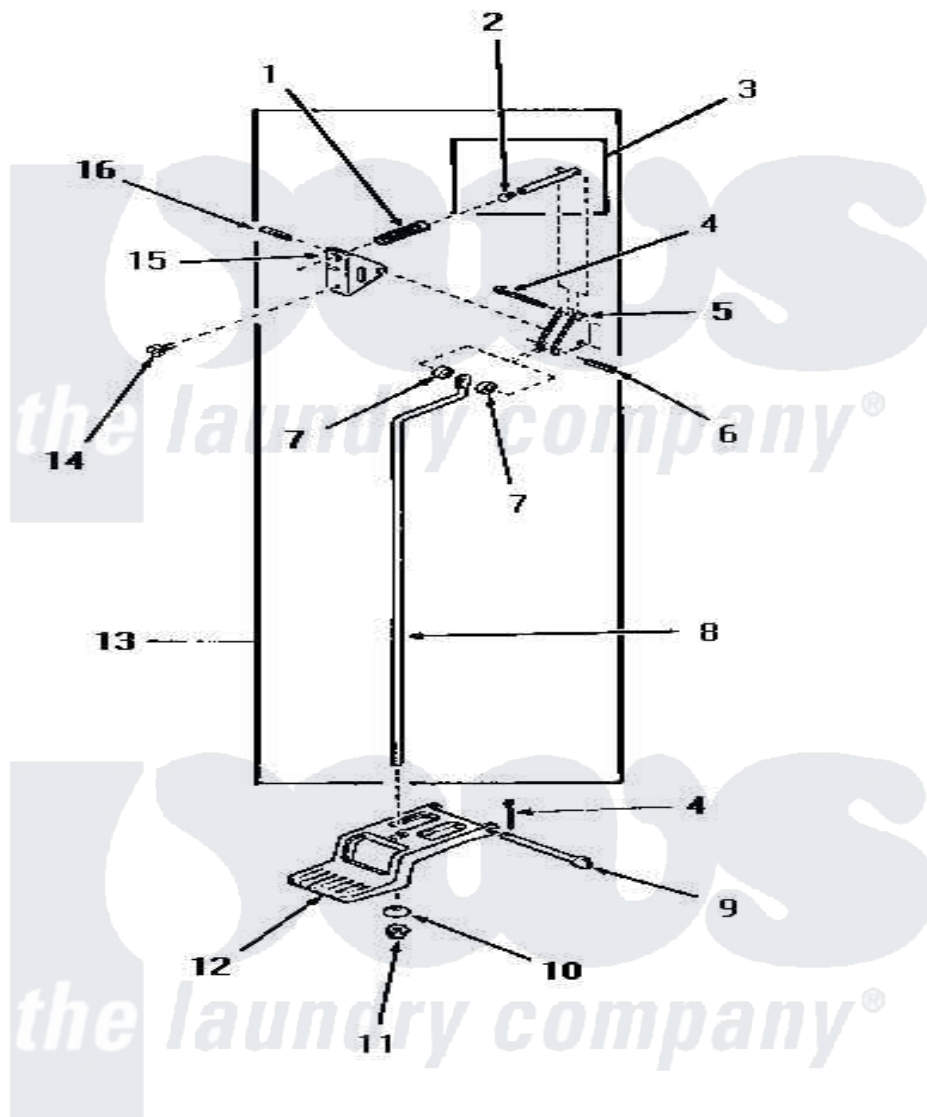

# Amana DE3790 08 - DOOR RELEASE

## DOOR RELEASE

[Amana Residential Amana DE3790 Washer Parts](#) Parts Diagram 08 - DOOR RELEASE  
 Click on the part number to view part

Item	Original Part Number	Replaced By	Status	Part Description
1	51065		Not Available	DOOR RELEASE SPRING
2	51786		Not Available	PLUG
3	51841		Not Available	DOOR RELEASE PIN ASSEMBLY
4	<a href="#">02578</a>			Pin, Cotter
5	51041		Not Available	DOOR RELEASE LEVER
6	51161		Not Available	PIN,ROLL 1/8 X 3/4
7	<a href="#">51121</a>			Door Release Spacer
8	51837		Not Available	DOOR RELEASE ROD
9	51045		Not Available	PEDAL HINGE PIN
10	51046		Not Available	NYLON WASHER
11	51271		Not Available	NUT
12	<a href="#">51802</a>			Pedal, Foot
13	51844		Not Available	DOOR RELEASE ASSEMBLY
14	51246		Not Available	SCREW
15	51052		Not Available	DOOR RELEASE BRACKET
16	51161		Not Available	PIN,ROLL 1/8 X 3/4