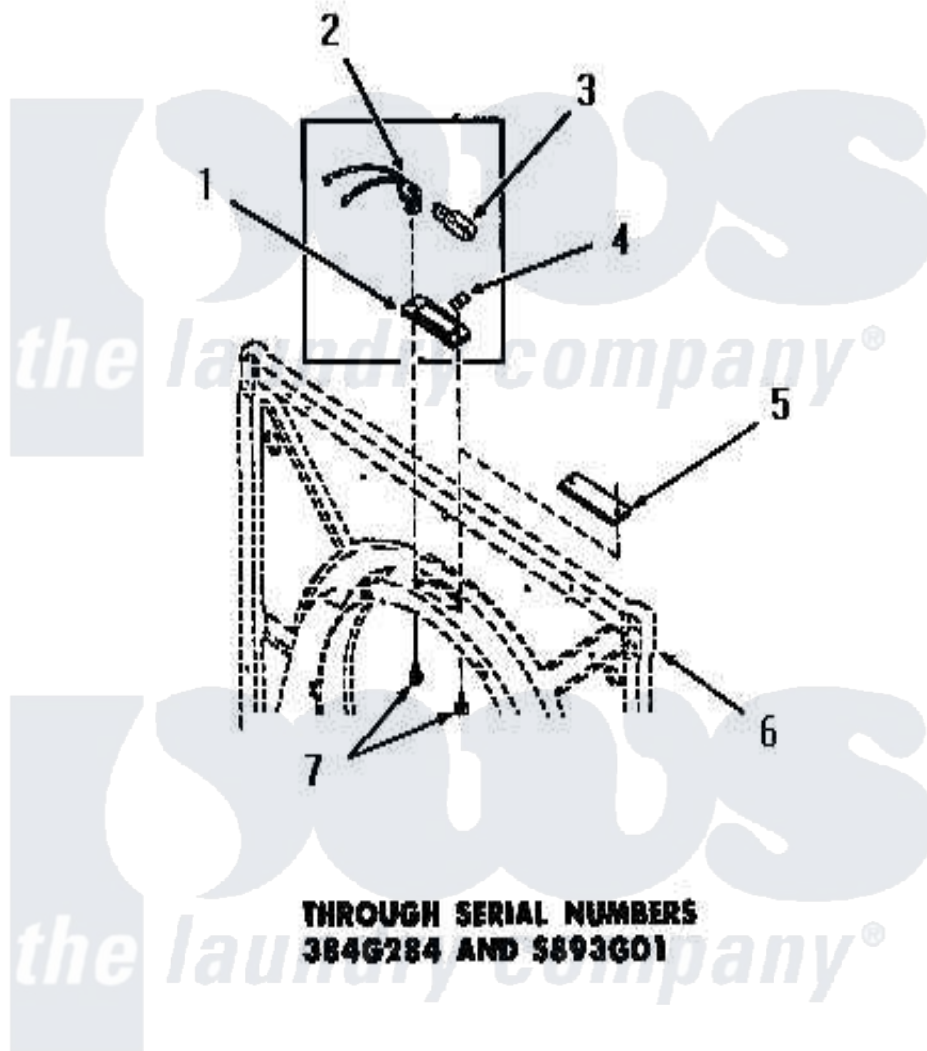

Amana DE3790 09 - DRUM LIGHT & COVER PLATE

[Amana Residential Amana DE3790 Washer Parts](#) Parts Diagram 09 - DRUM LIGHT & COVER PLATE
 Click on the part number to view part

Item	Original Part Number	Replaced By	Status	Part Description
1	51070			Lens, Drum Light
2	Y51887		Not Available	BULB RECEPTACLE
3	21608	A3167501		Lamp Oven, Int.
4	Y51788		Not Available	SPEED NUT
5	53911		Not Available	COVER PLATE
6	Y00000000		Not Available	SEE NOTE FRONT FRAME AND AIR SHROUD
7	51784		Not Available	SCREW, 10B-16 X 1/2 HEX