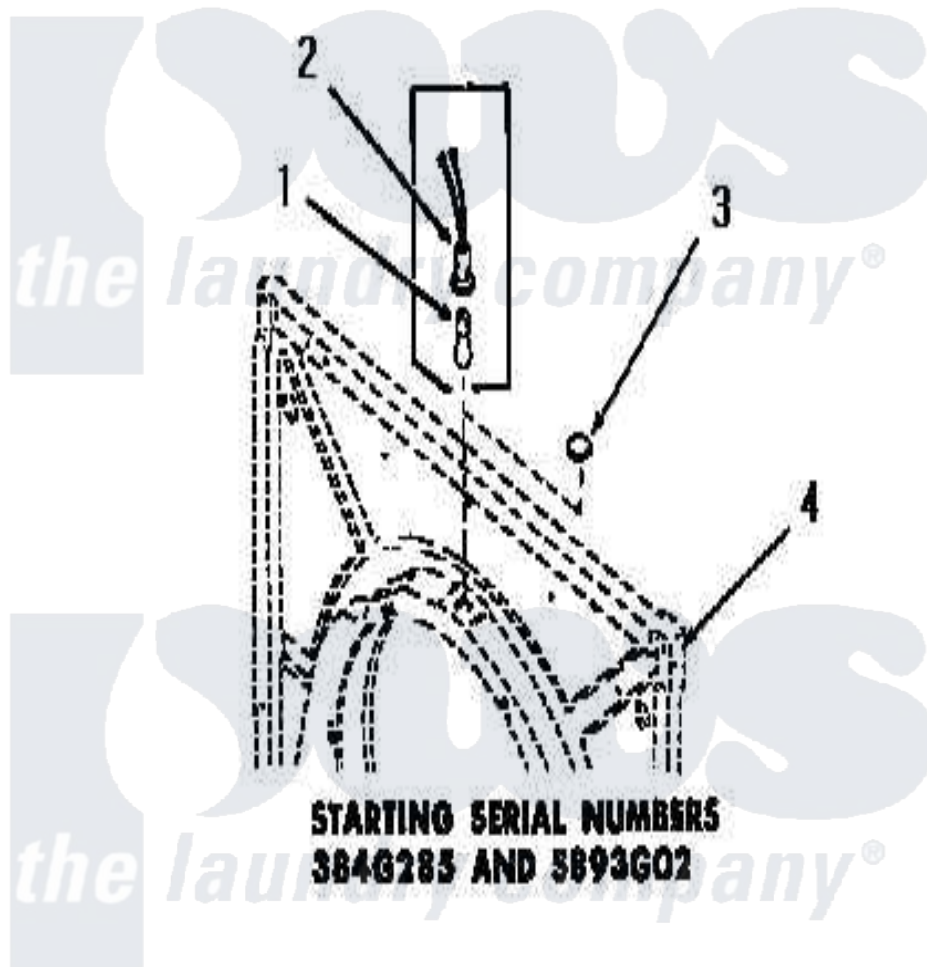

# Amana DE3790 10 - DRUM LIGHT & COVER PLATE

[Amana Residential Amana DE3790 Washer Parts](#) Parts Diagram 10 - DRUM LIGHT & COVER PLATE  
Click on the part number to view part

Item	Original Part Number	Replaced By	Status	Part Description
1	Y54608	<a href="#">31001575</a>		Bulb, Cylinder Light
2	Y0054609	<a href="#">M0270519</a>		Washer
3	54610		Not Available	PLUG BUTTON
4	Y00000000		Not Available	SEE NOTE FRONT FRAME AND AIR SHROUD